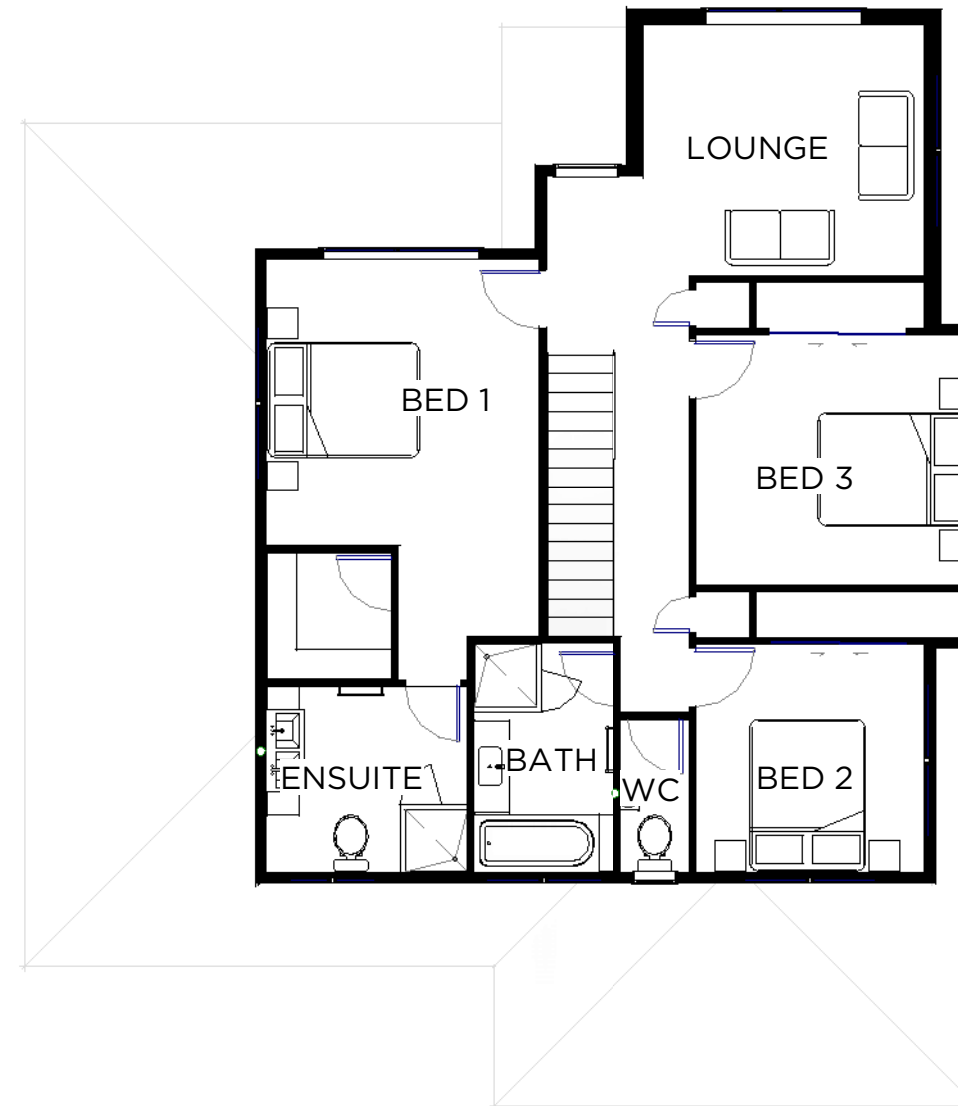

① Lower - Floor Plan - ART
1 : 100

② Upper - Floor Plan ART
1 : 100

LOT 47 NAGANUI AVENUE,
WAIATA SHORES

FLOOR AREA ~ 227.7m²

PLANS MAY BE SUBJECT TO CHANGE
FLOOR AREA INDICATED IS
APPROXIMATE ONLY