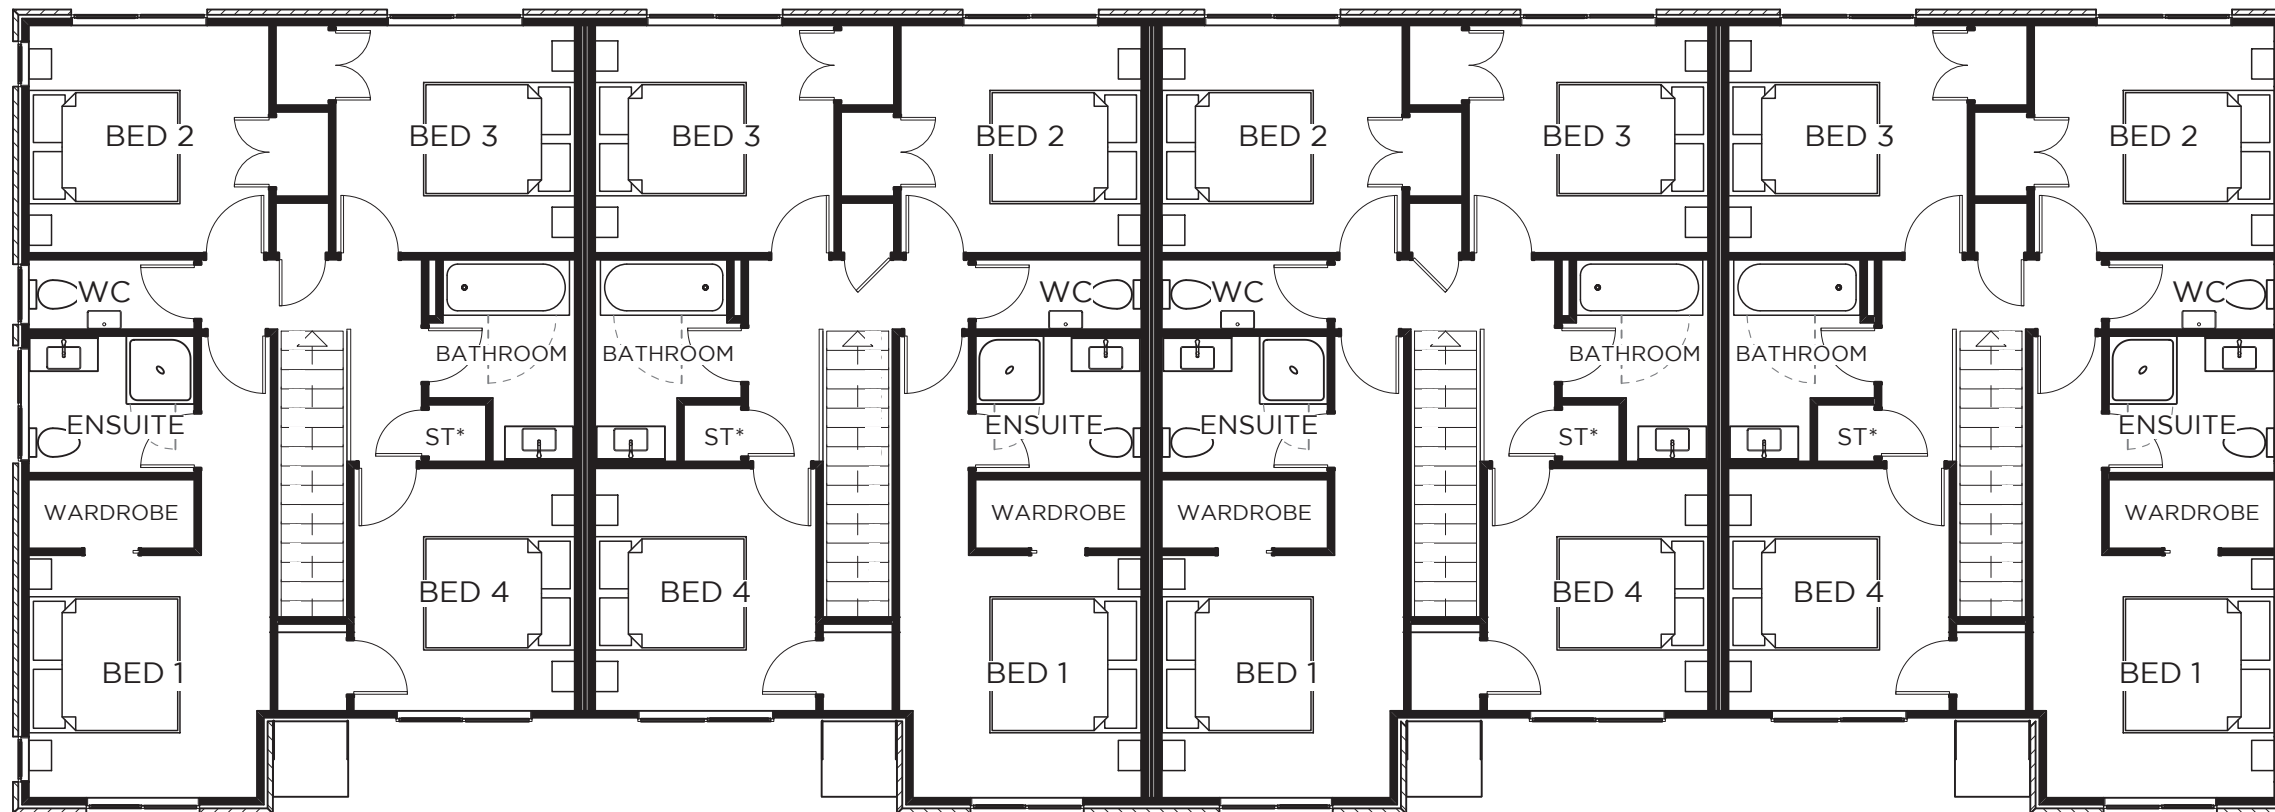

LOT 194
FIRST FLOOR PLAN

LOT 195
FIRST FLOOR PLAN

LOT 196
FIRST FLOOR PLAN

LOT 197
FIRST FLOOR PLAN

LOT 194
WAIATA SHORES
GROUND FLOOR AREA ~ 81 SQM
FIRST FLOOR AREA ~ 75 SQM

LOT 195
WAIATA SHORES
GROUND FLOOR AREA ~ 80 SQM
FIRST FLOOR AREA ~ 75 SQM

LOT 196
WAIATA SHORES
GROUND FLOOR AREA ~ 80 SQM
FIRST FLOOR AREA ~ 75 SQM

LOT 197
WAIATA SHORES
GROUND FLOOR AREA ~ 81 SQM
FIRST FLOOR AREA ~ 75 SQM