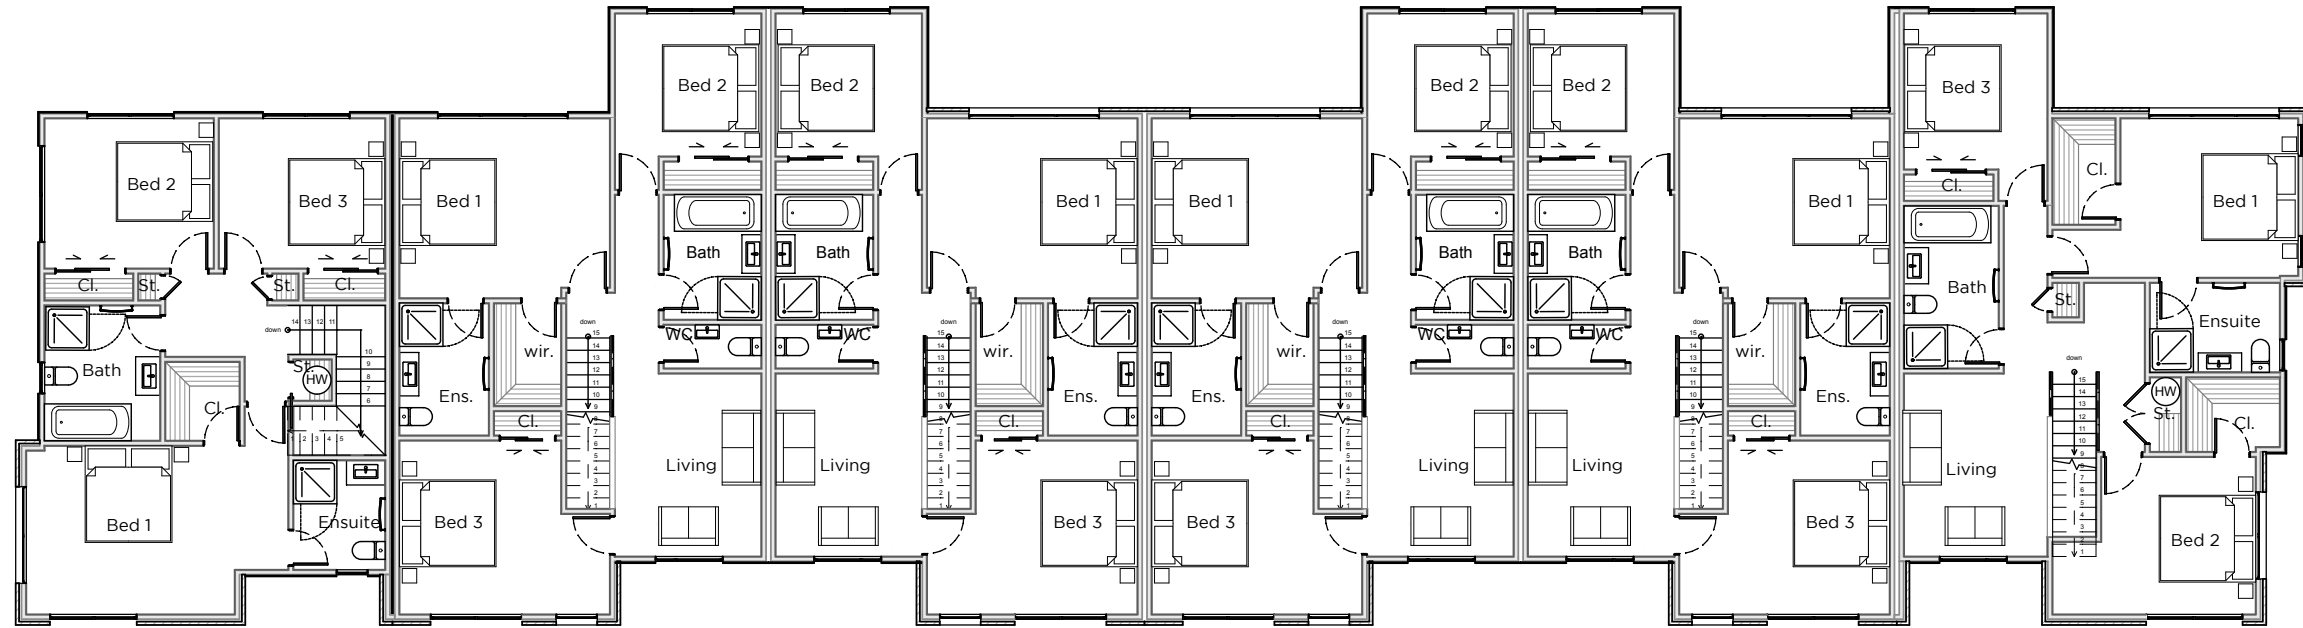

Lot 50-55_DP 510618 8-18
Orford Lane Waiaata Shores

Lot 50
GROUND FLOOR AREA 76m²
GARAGE 36m²
1ST FLOOR AREA 76m²

Lot 51-54
GROUND FLOOR AREA 85m²
1ST FLOOR AREA 85m²

Lot 55
GROUND FLOOR AREA 89m²
1ST FLOOR AREA 89m²

PLANS MAYBE SUBJECT TO CHANGE
FLOOR AREA INDICATED ARE APPROXIMATE
ONLY

Lot 50

Lot 51

Lot 52

Lot 53

Lot 54

Lot 55

Lot 50-55_DP 510618 8-18
Orford Lane Waiata Shores

Lot 50
GROUND FLOOR AREA 76m²
GARAGE 36m²
1ST FLOOR AREA 76m²

Lot 51-54
GROUND FLOOR AREA 85m²
1ST FLOOR AREA 85m²

Lot 55
GROUND FLOOR AREA 89m²
1ST FLOOR AREA 89m²

PLANS MAYBE SUBJECT TO CHANGE
FLOOR AREA INDICATED ARE APPROXIMATE
ONLY