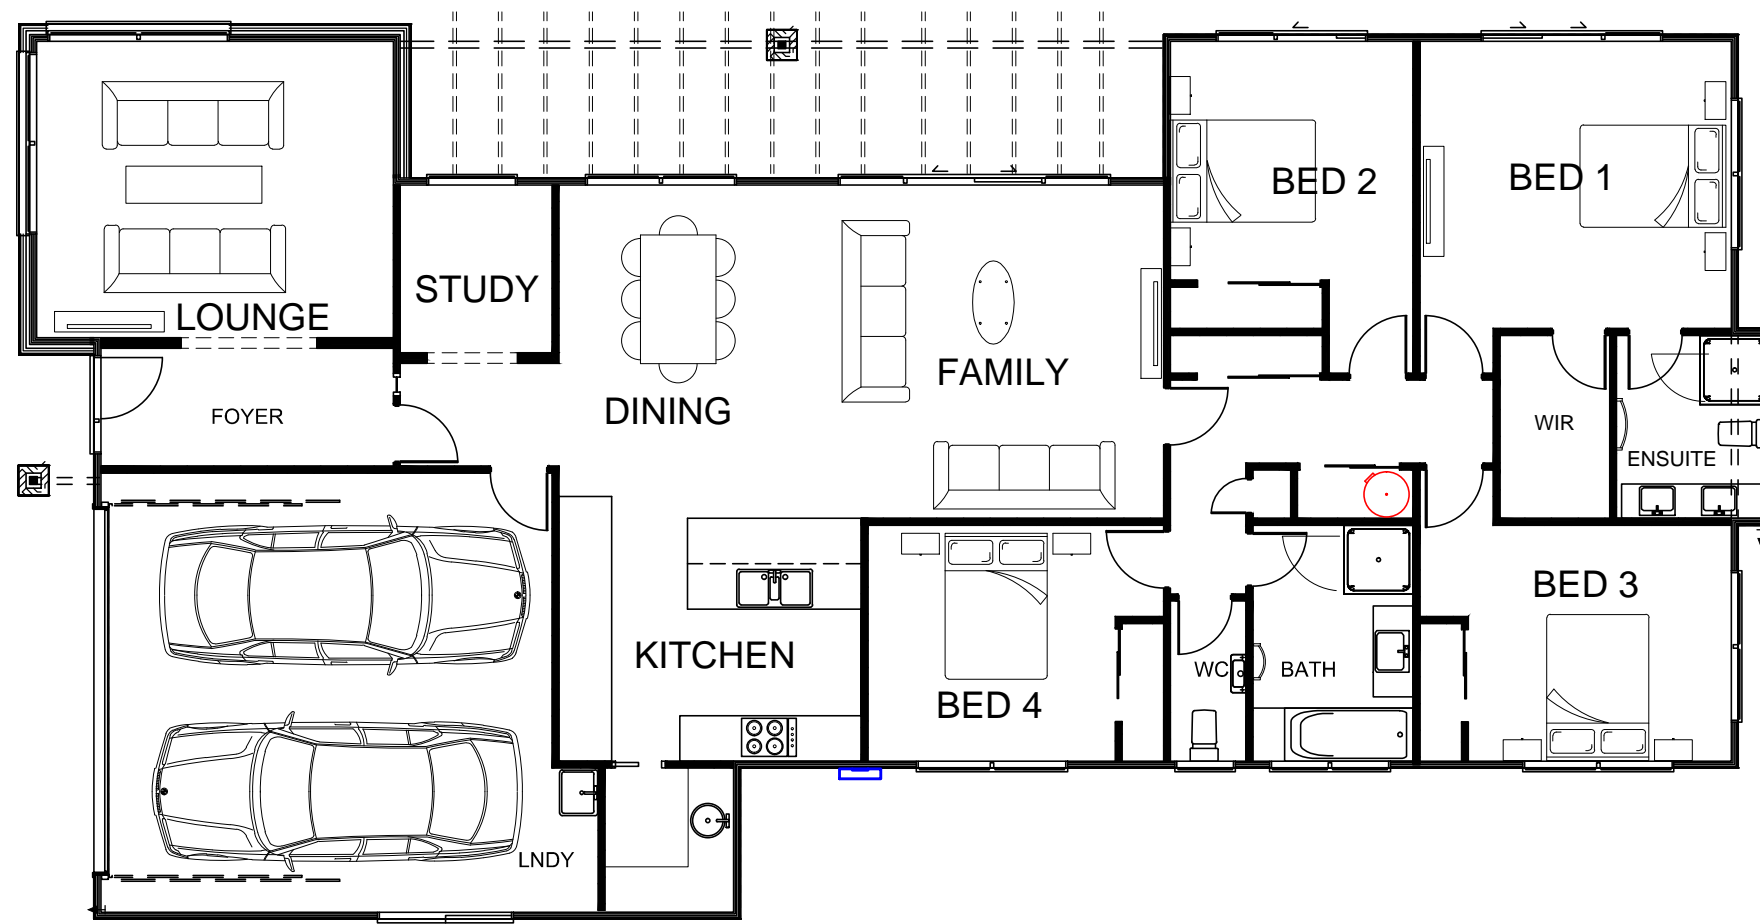

CONSTRUCTION

LOT 198 BEACHLANDS

FLOOR AREA ~ 215.4m²

PLANS MAY BE SUBJECT TO CHANGE
FLOOR AREA INDICATED IS
APPROXIMATE ONLY