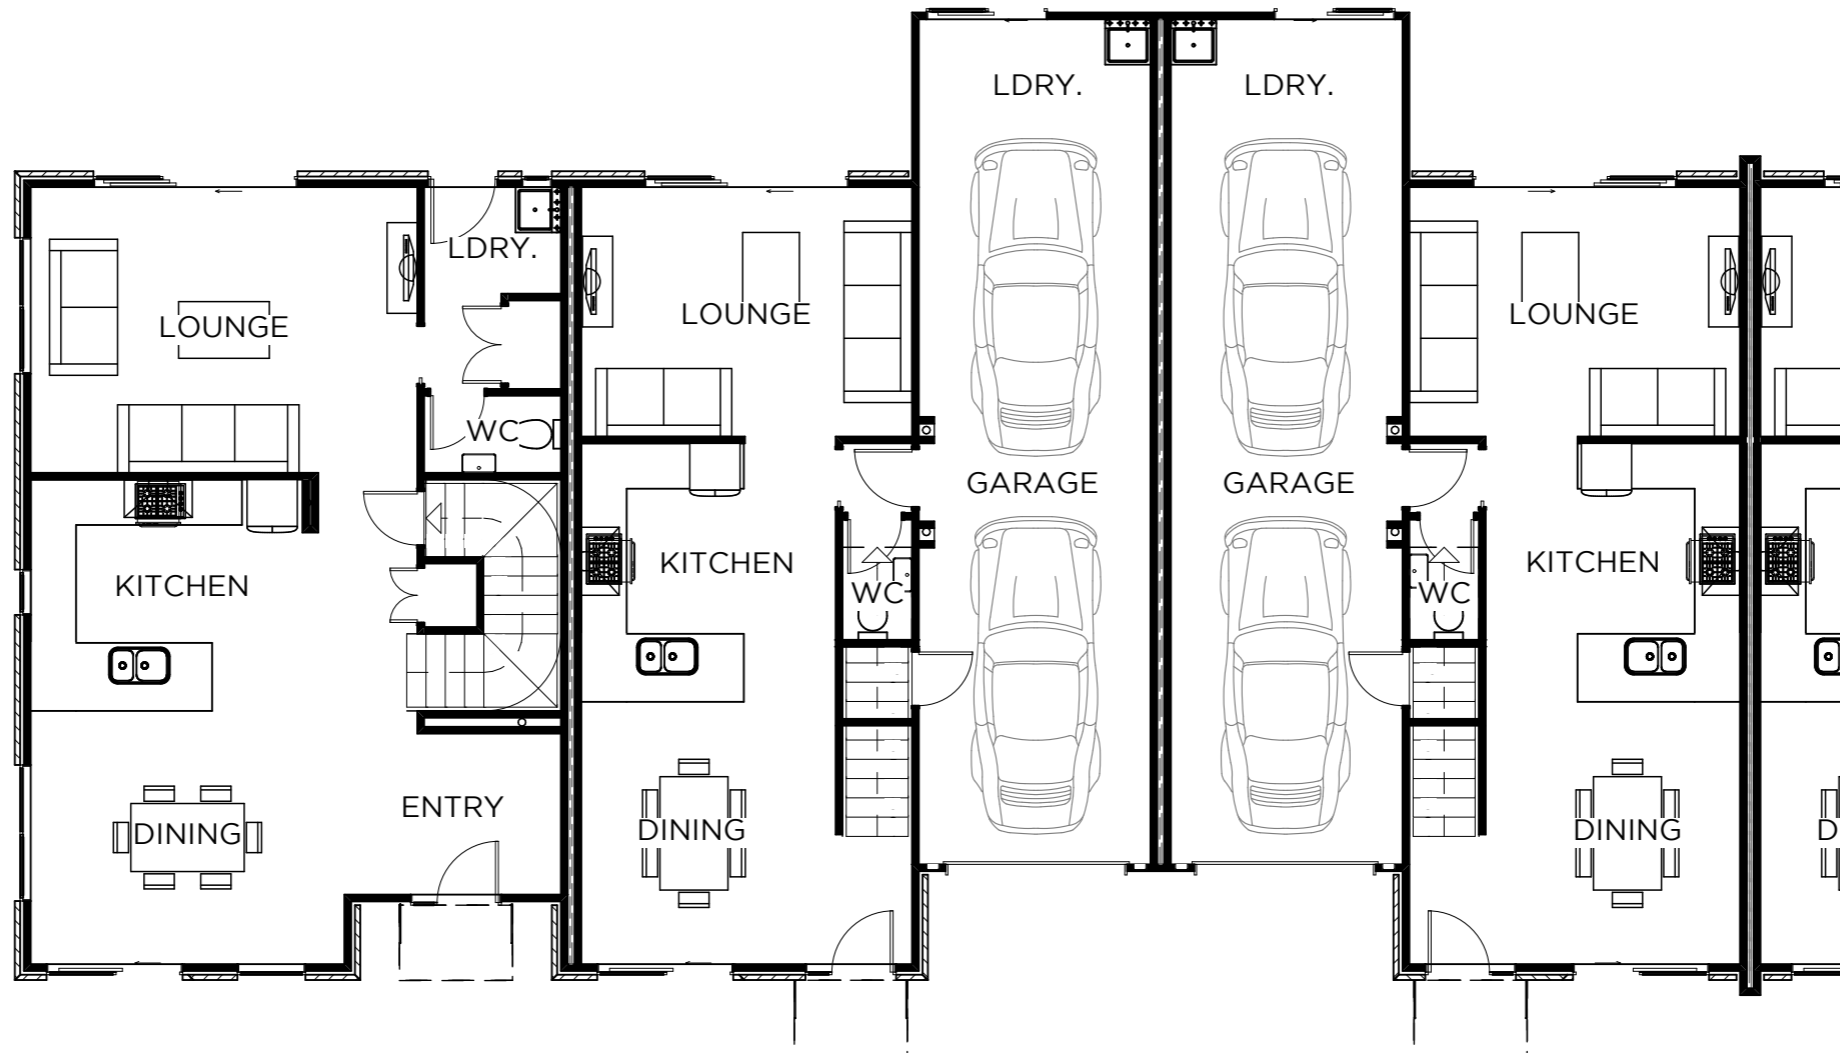

LOT 62 GARAGE

LOT 62
GROUND FLOOR PLAN

LOT 63
GROUND FLOOR PLAN

LOT 64
GROUND FLOOR PLAN

LOT 62
WAIATA SHORES

GROUND FLOOR AREA ~ 77 SQM
GARAGE FLOOR AREA ~ 37 SQM
FIRST FLOOR AREA ~ 74 SQM

LOT 63
WAIATA SHORES

GROUND FLOOR AREA ~ 86 SQM
FIRST FLOOR AREA ~ 85 SQM

LOT 64
WAIATA SHORES

GROUND FLOOR AREA ~ 86 SQM
FIRST FLOOR AREA ~ 85 SQM

PLANS MAY BE SUBJECT TO CHANGE
FLOOR PLAN AREAS ARE APPROXIMATE ONLY