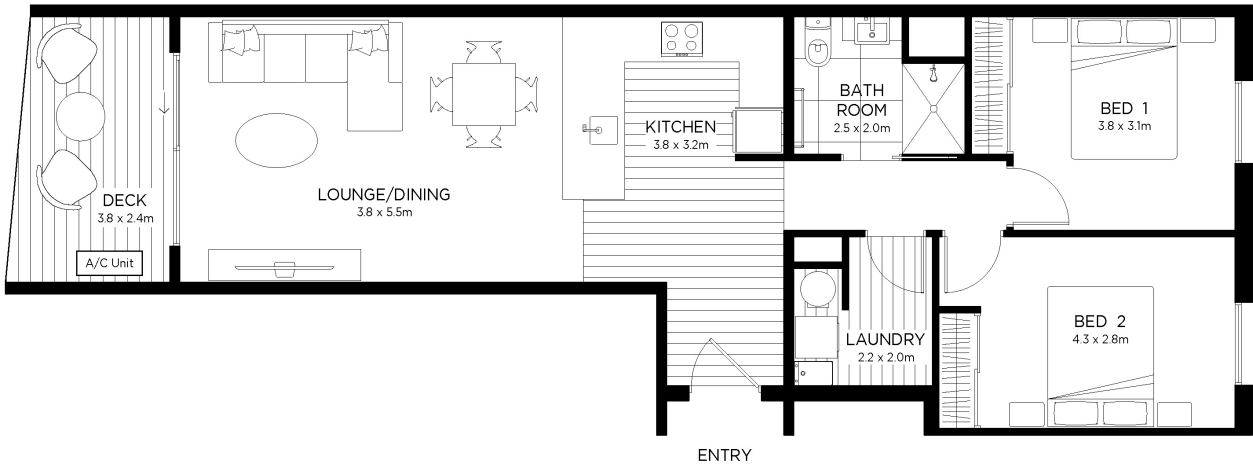

ONE CENTRAL

BEDFORD
APARTMENTS

Apartment Type 3E
Units - 39 & 42

2  1 

Details

Interior size 78m²

Exterior size 9m²

Total 87m²

The specifications, details, and information (including size and layout) set out on this floor plan are indicative only and may be subject to change.

Fletcher Living
Love your new home