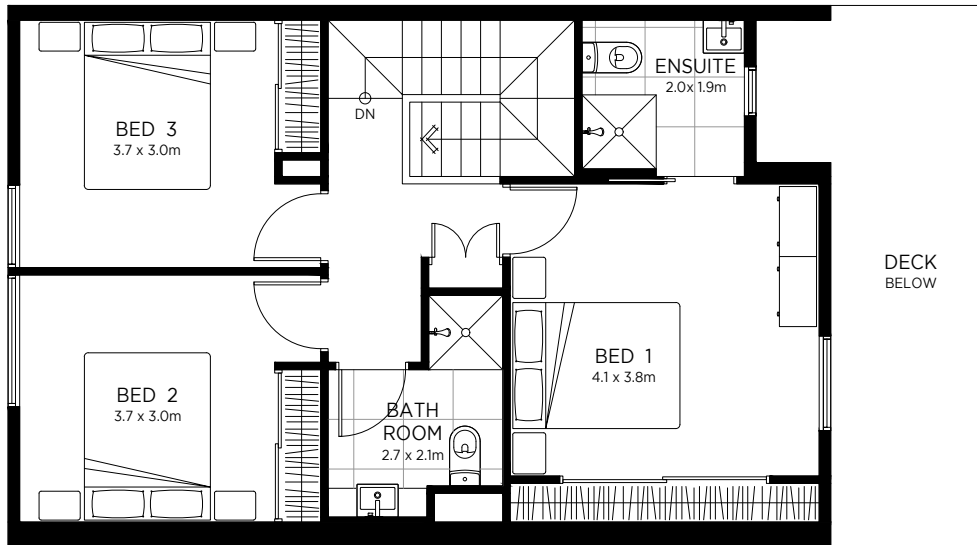

ONE CENTRAL

BEDFORD TERRACES

Terrace Homes
Units 89-94

3 2

Details

Interior size - 110m²
Exterior size - 23m²
Total - 133m²

The specifications, details, and information (including size and layout) set out on this floor plan are indicative only and may be subject to change. Internal area is measured from the external edge of the facade to the mid-point of the intertenancy wall.