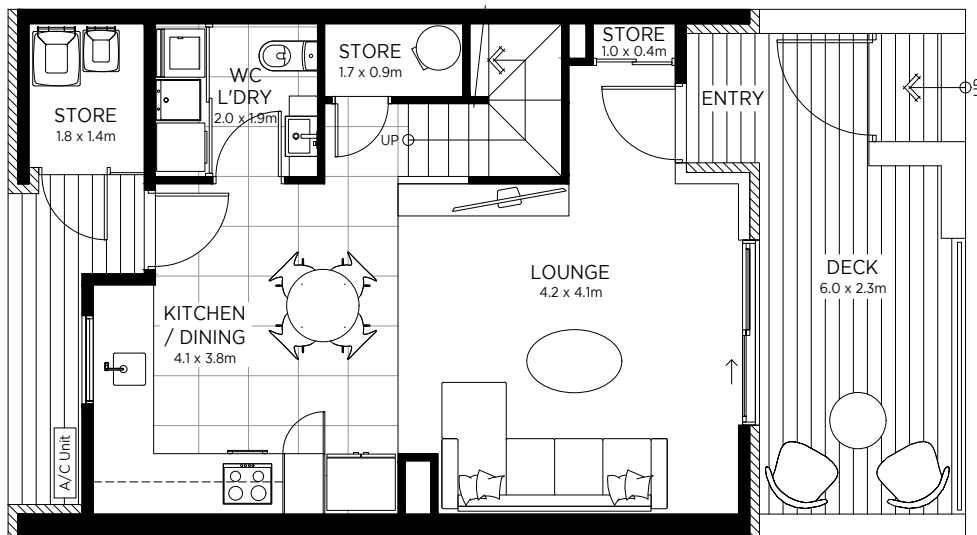

ONE CENTRAL

BEDFORD TERRACES

Terrace Homes
Units 89-94

3 2

Details

Interior size - 110m²
Exterior size - 23m²
Total - 133m²

The specifications, details, and information (including size and layout) set out on this floor plan are indicative only and may be subject to change. Internal area is measured from the external edge of the facade to the mid-point of the intertenancy wall.