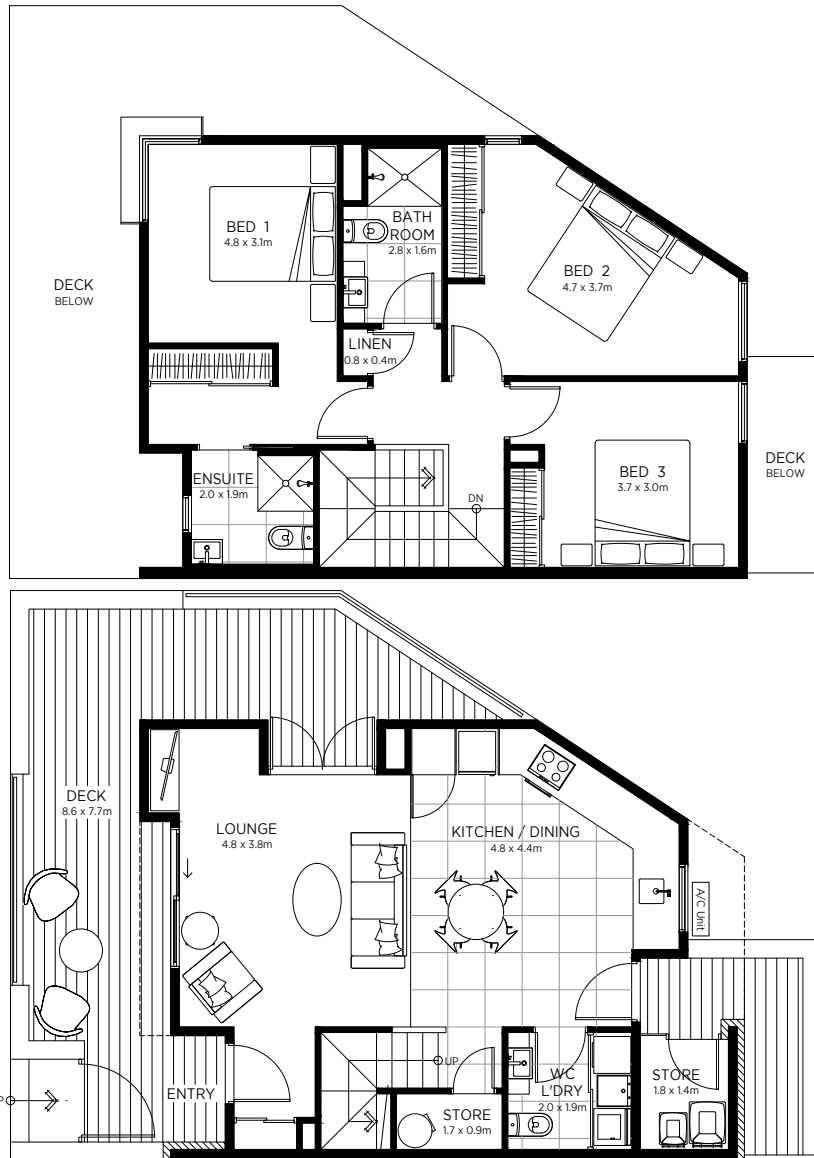

ONE CENTRAL

BEDFORD
TERRACES

Terrace Homes
Unit 88

3 2

Details

Interior size - 117m²

Exterior size - 41m²

Total - 158m²

The specifications, details, and information (including size and layout) set out on this floor plan are indicative only and may be subject to change. Internal area is measured from the external edge of the facade to the mid-point of the intertenancy wall.