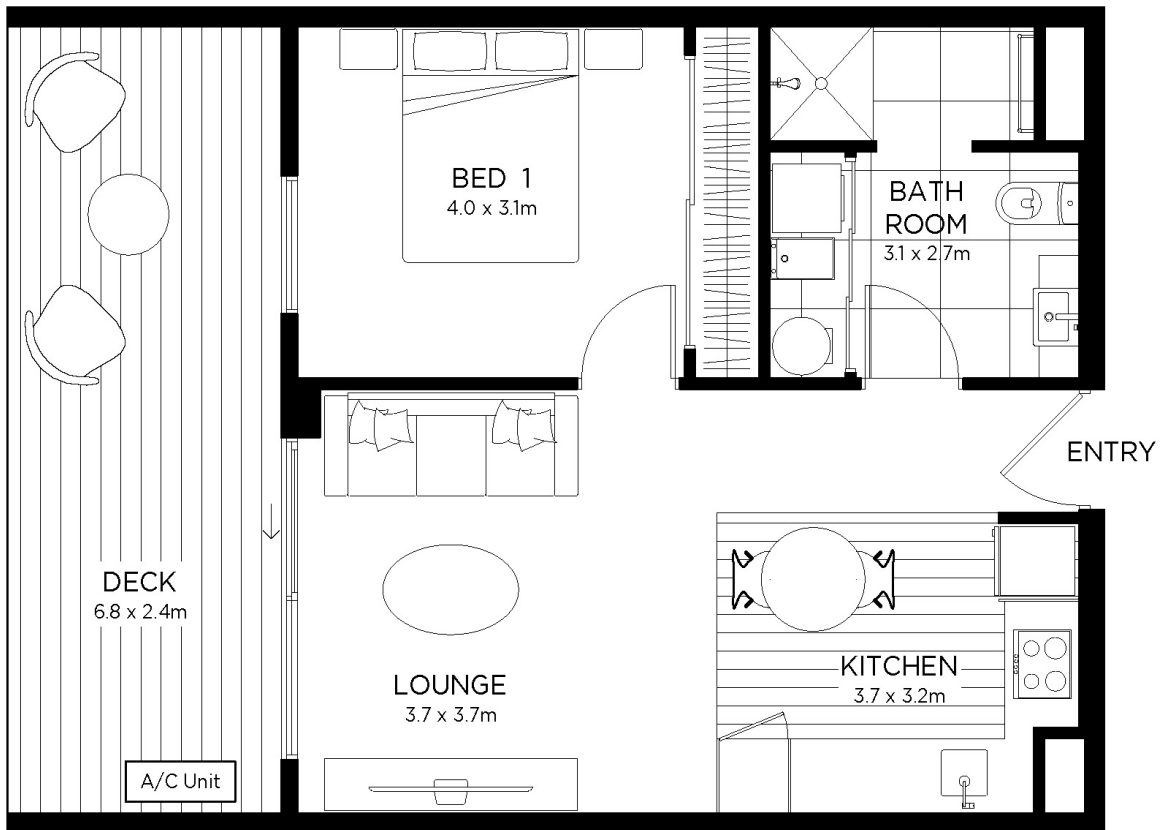

ONE CENTRAL

BEDFORD APARTMENTS

Apartment Type 1A
Units - 2, 5 & 8

1  1 

Details

Interior size 50m²

Exterior size 17m²

Total 67m²

The specifications, details, and information (including size and layout) set out on this floor plan are indicative only and may be subject to change.

Fletcher Living
Love your new home