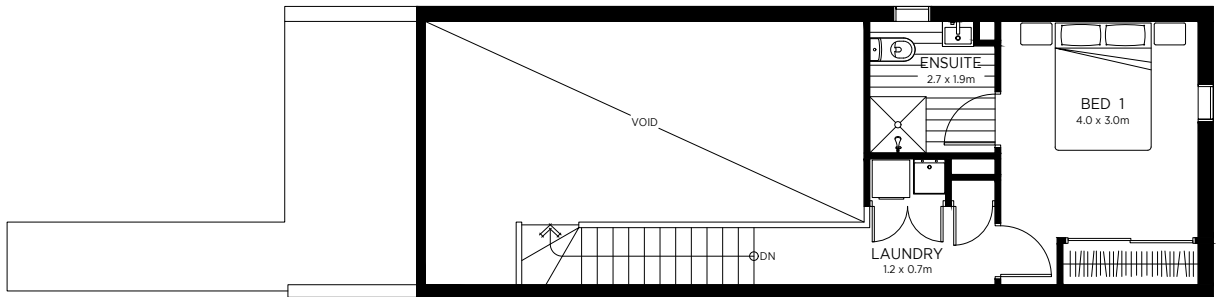

**Terrace Homes  
Unit 53**

2  2 

**Details**

Interior size - 85m<sup>2</sup>  
Exterior size - 8m<sup>2</sup>  
Total - 93m<sup>2</sup>

The specifications, details, and information (including size and layout) set out on this floor plan are indicative only and may be subject to change. Internal area is measured from the external edge of the facade to the mid-point of the intertenancy wall.