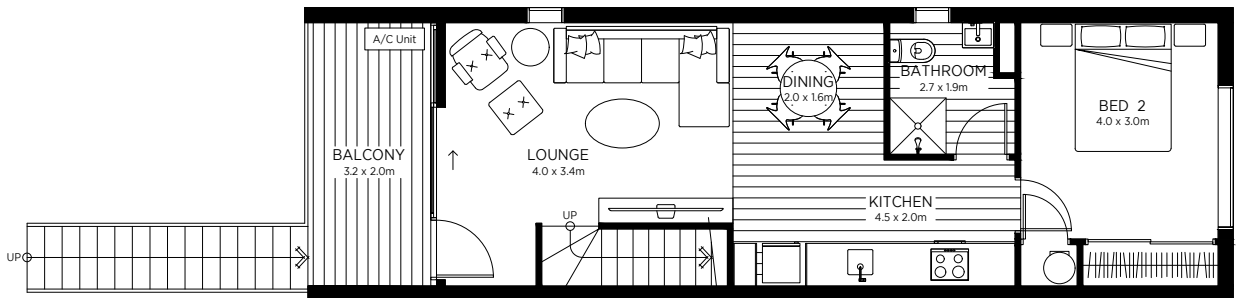

**Terrace Homes  
Unit 53**

2  2 

**Details**

Interior size - 85m<sup>2</sup>  
Exterior size - 8m<sup>2</sup>  
Total - 93m<sup>2</sup>

The specifications, details, and information (including size and layout) set out on this floor plan are indicative only and may be subject to change. Internal area is measured from the external edge of the facade to the mid-point of the intertenancy wall.