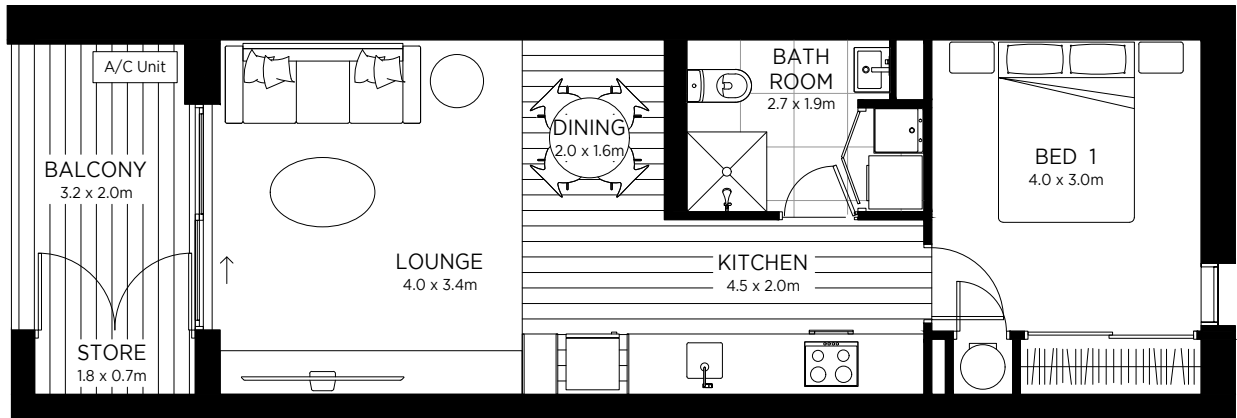

**Terrace Homes
Unit 47**

1  1 

Details

Interior size - 50m²
Exterior size - 7m²
Total - 57m²

The specifications, details, and information (including size and layout) set out on this floor plan are indicative only and may be subject to change. Internal area is measured from the external edge of the facade to the mid-point of the intertenancy wall.