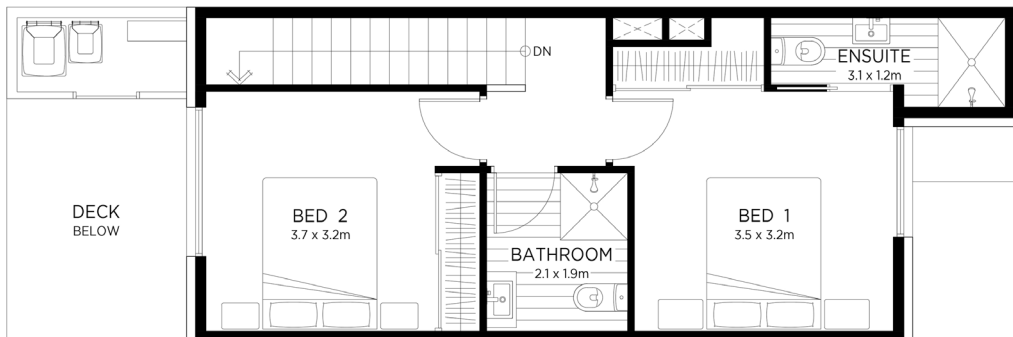

ONE CENTRAL

BEDFORD TERRACES

Terrace Homes
Units 63-69, 72-78

2  2 

Details

Interior size - 84m²
Exterior size - 11m²
Total - 95m²

The specifications, details, and information (including size and layout) set out on this floor plan are indicative only and may be subject to change. Internal area is measured from the external edge of the facade to the mid-point of the intertenancy wall. Some units of this plan type are flipped or mirrored.