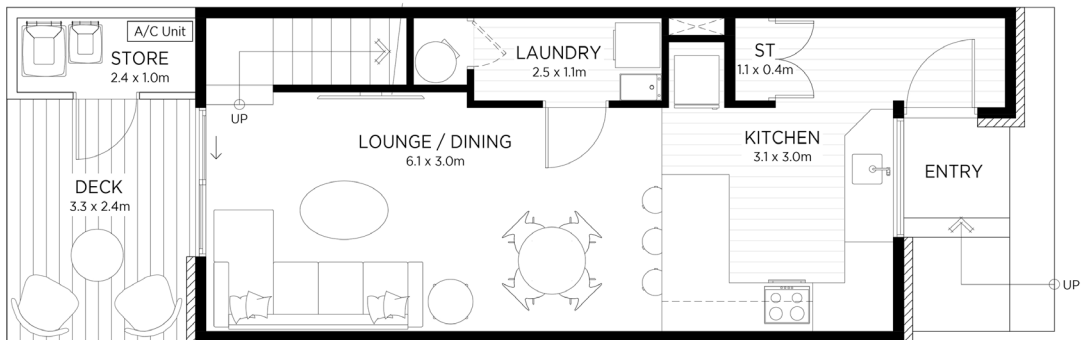

ONE CENTRAL

BEDFORD TERRACES

Terrace Homes
Units 63-69, 72-78

2  2 

Details

Interior size - 84m²
Exterior size - 11m²
Total - 95m²

The specifications, details, and information (including size and layout) set out on this floor plan are indicative only and may be subject to change. Internal area is measured from the external edge of the facade to the mid-point of the intertenancy wall. Some units of this plan type are flipped or mirrored.