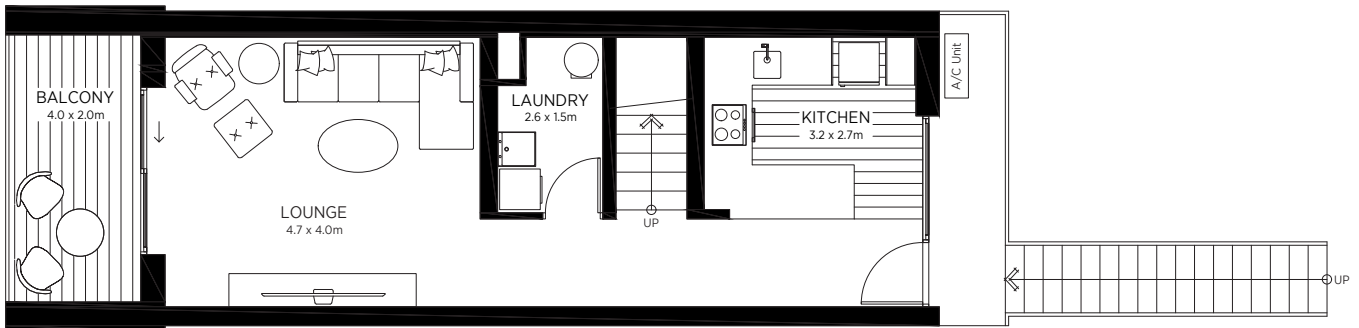

# ONE CENTRAL

BEDFORD  
TERRACES

Terrace Homes  
Unit 86

2  2 

## Details

Interior size - 103m<sup>2</sup>

Exterior size - 14m<sup>2</sup>

Total - 117m<sup>2</sup>

The specifications, details, and information (including size and layout) set out on this floor plan are indicative only and may be subject to change. Internal area is measured from the external edge of the facade to the mid-point of the intertenancy wall. Some units of this plan type are flipped or mirrored.