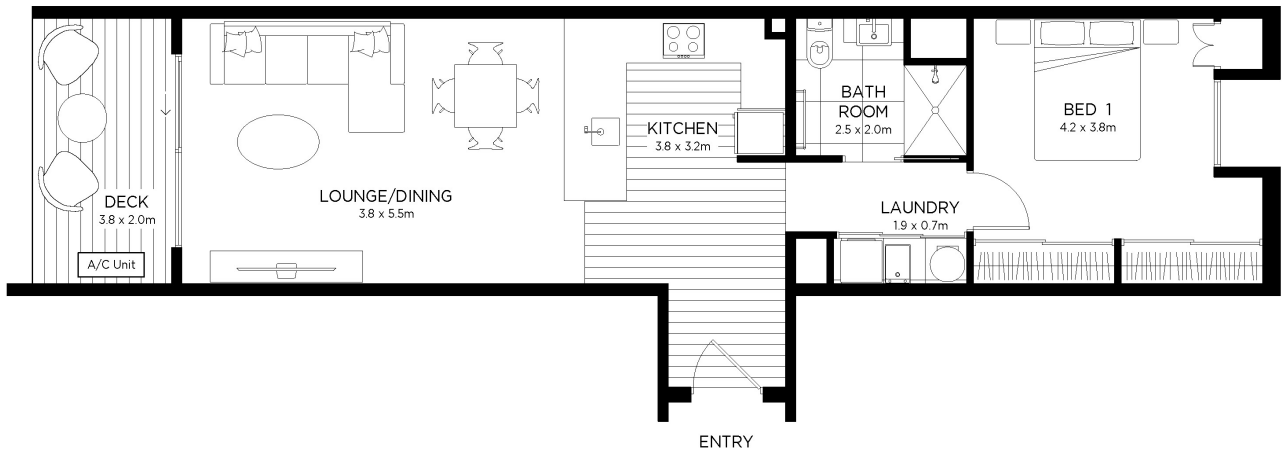

ONE CENTRAL

BEDFORD
APARTMENTS

Apartment Type 2A
Units - 3 & 6

1  1 

Details

Interior size 66m²

Exterior size 7m²

Total 73m²

The specifications, details, and information (including size and layout) set out on this floor plan are indicative only and may be subject to change.

Ground

Levels 1-3

Level 4

Fletcher Living
Love your new home