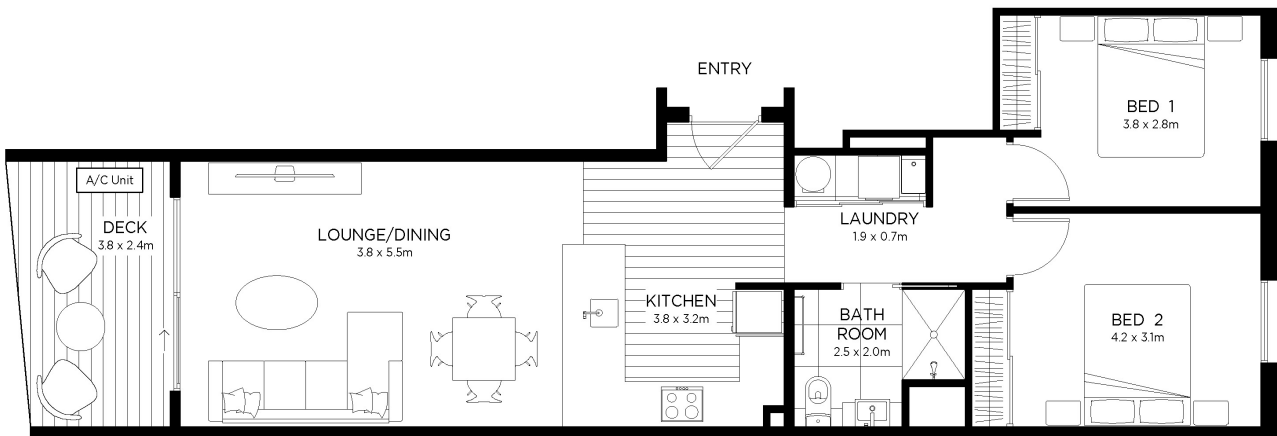

# ONE CENTRAL

BEDFORD APARTMENTS

**Apartment Type 3B**  
 Units - 13, 16, 22, 25, 31 & 34

2  1 

## Details

Interior size 76m<sup>2</sup>  
 Exterior size 9m<sup>2</sup>  
 Total 85m<sup>2</sup>

The specifications, details, and information (including size and layout) set out on this floor plan are indicative only and may be subject to change.