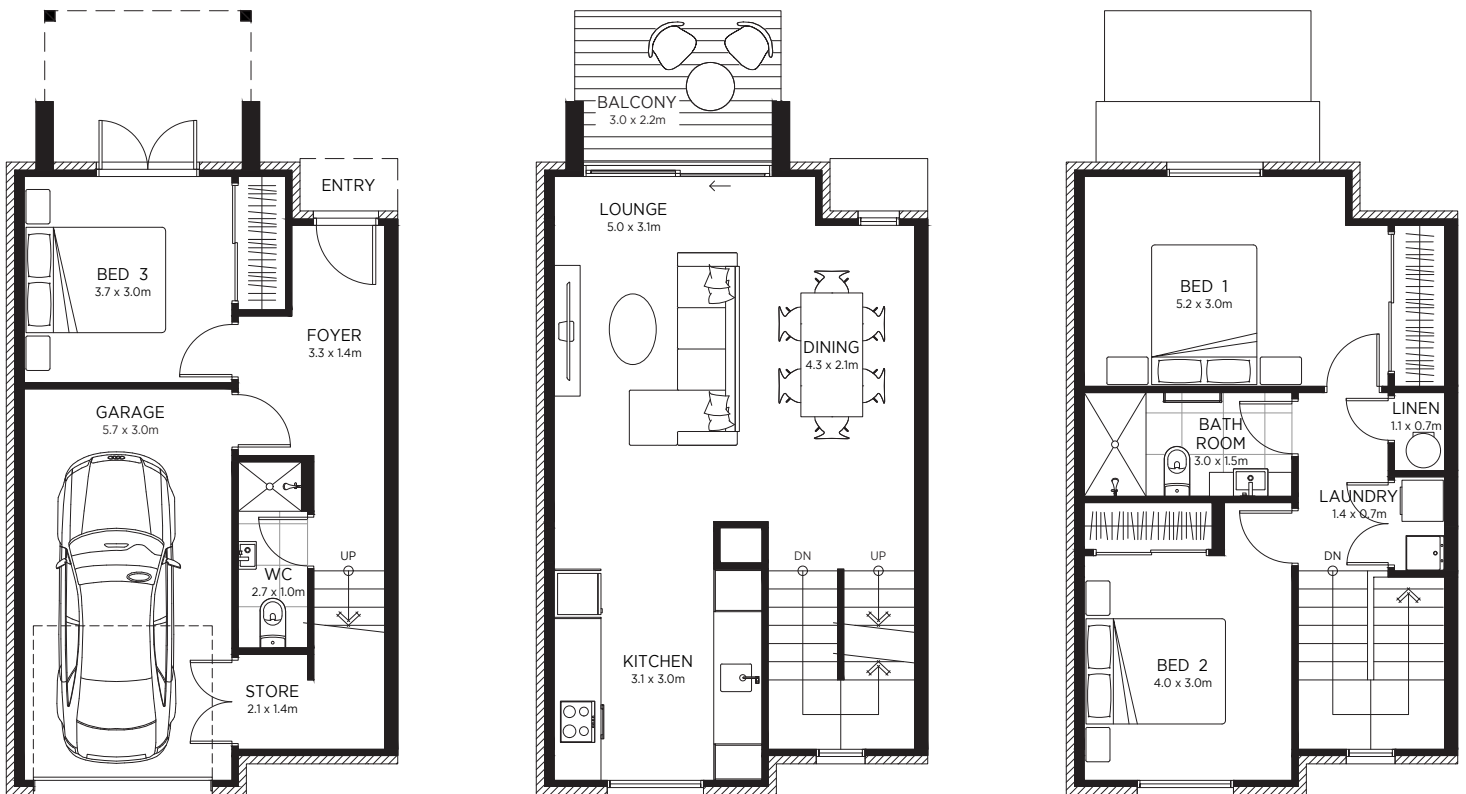

Terrace Home Unit 40

3  2 

Details

Interior size - 145m²

Exterior size - 22 m²

The specifications, details, and information (including size and layout) set out on this floor plan are indicative only and may be subject to change. Internal area is measured from the external edge of the facade to the mid-point of the intertenancy wall.