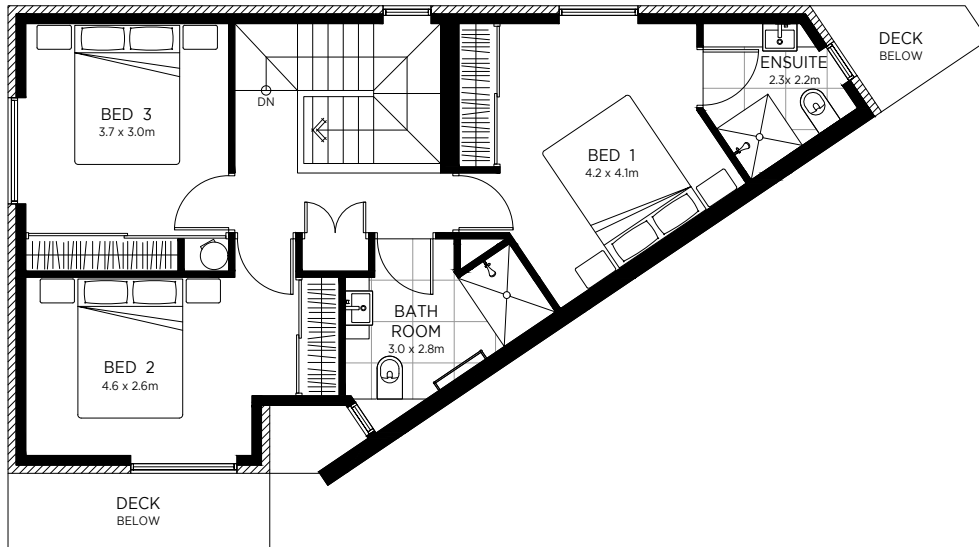

ONE CENTRAL

BEDFORD
TERRACES

Terrace Homes
Unit 95

3  2 

Details

Interior size - 113m²
Exterior size - 20m²
Total - 133m²

The specifications, details, and information (including size and layout) set out on this floor plan are indicative only and may be subject to change. Internal area is measured from the external edge of the facade to the mid-point of the intertenancy wall.