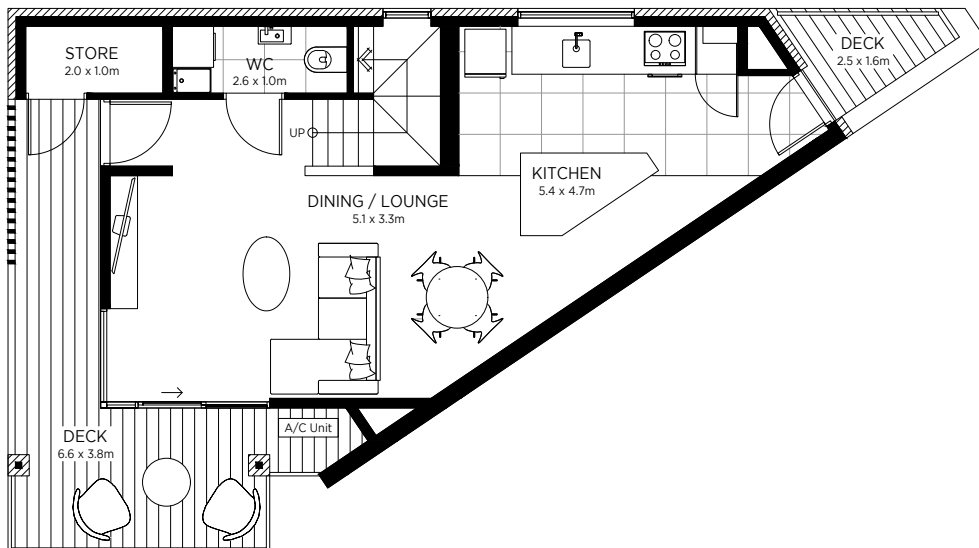

ONE CENTRAL

BEDFORD
TERRACES

Terrace Homes
Unit 95

3  2 

Details

Interior size - 113m²
Exterior size - 20m²
Total - 133m²

The specifications, details, and information (including size and layout) set out on this floor plan are indicative only and may be subject to change. Internal area is measured from the external edge of the facade to the mid-point of the intertenancy wall.