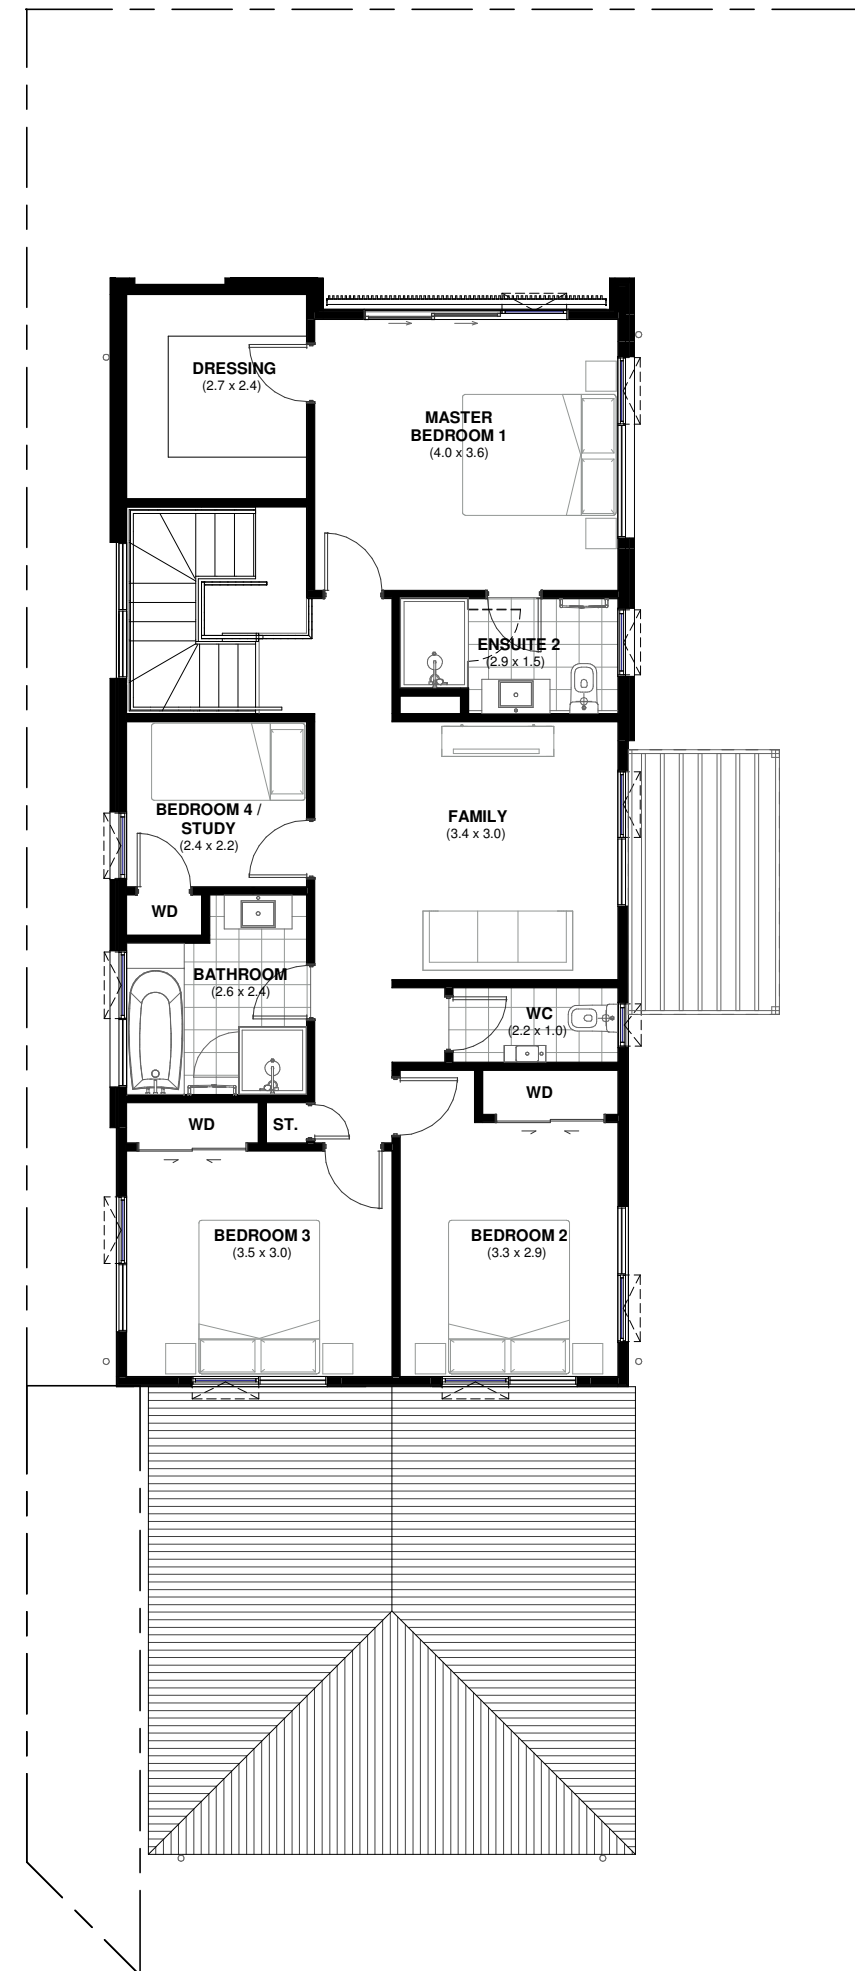

LOT 3054 - SITE PLAN

LOT 3054 - TYPE F2.1

16 RIRIA CRESCENT

First Floor Area - 98m²
Ground Floor Area - 133m²
Overall Area - 231m²
Site Area - 286m²

PLANS MAY BE SUBJECT TO CHANGE.
 FLOOR AREAS INDICATED IS APPROXIMATE ONLY

LOT 3054 - GROUND FLOOR PLAN

LOT 3054 - TYPE F2.1

16 RIRIA CRESCENT

First Floor Area - 98m²
 Ground Floor Area - 133m²
 Overall Area - 231m²
 Site Area - 286m²

PLANS MAY BE SUBJECT TO CHANGE.
 FLOOR AREAS INDICATED IS APPROXIMATE ONLY

LOT 3054 - FIRST FLOOR PLAN