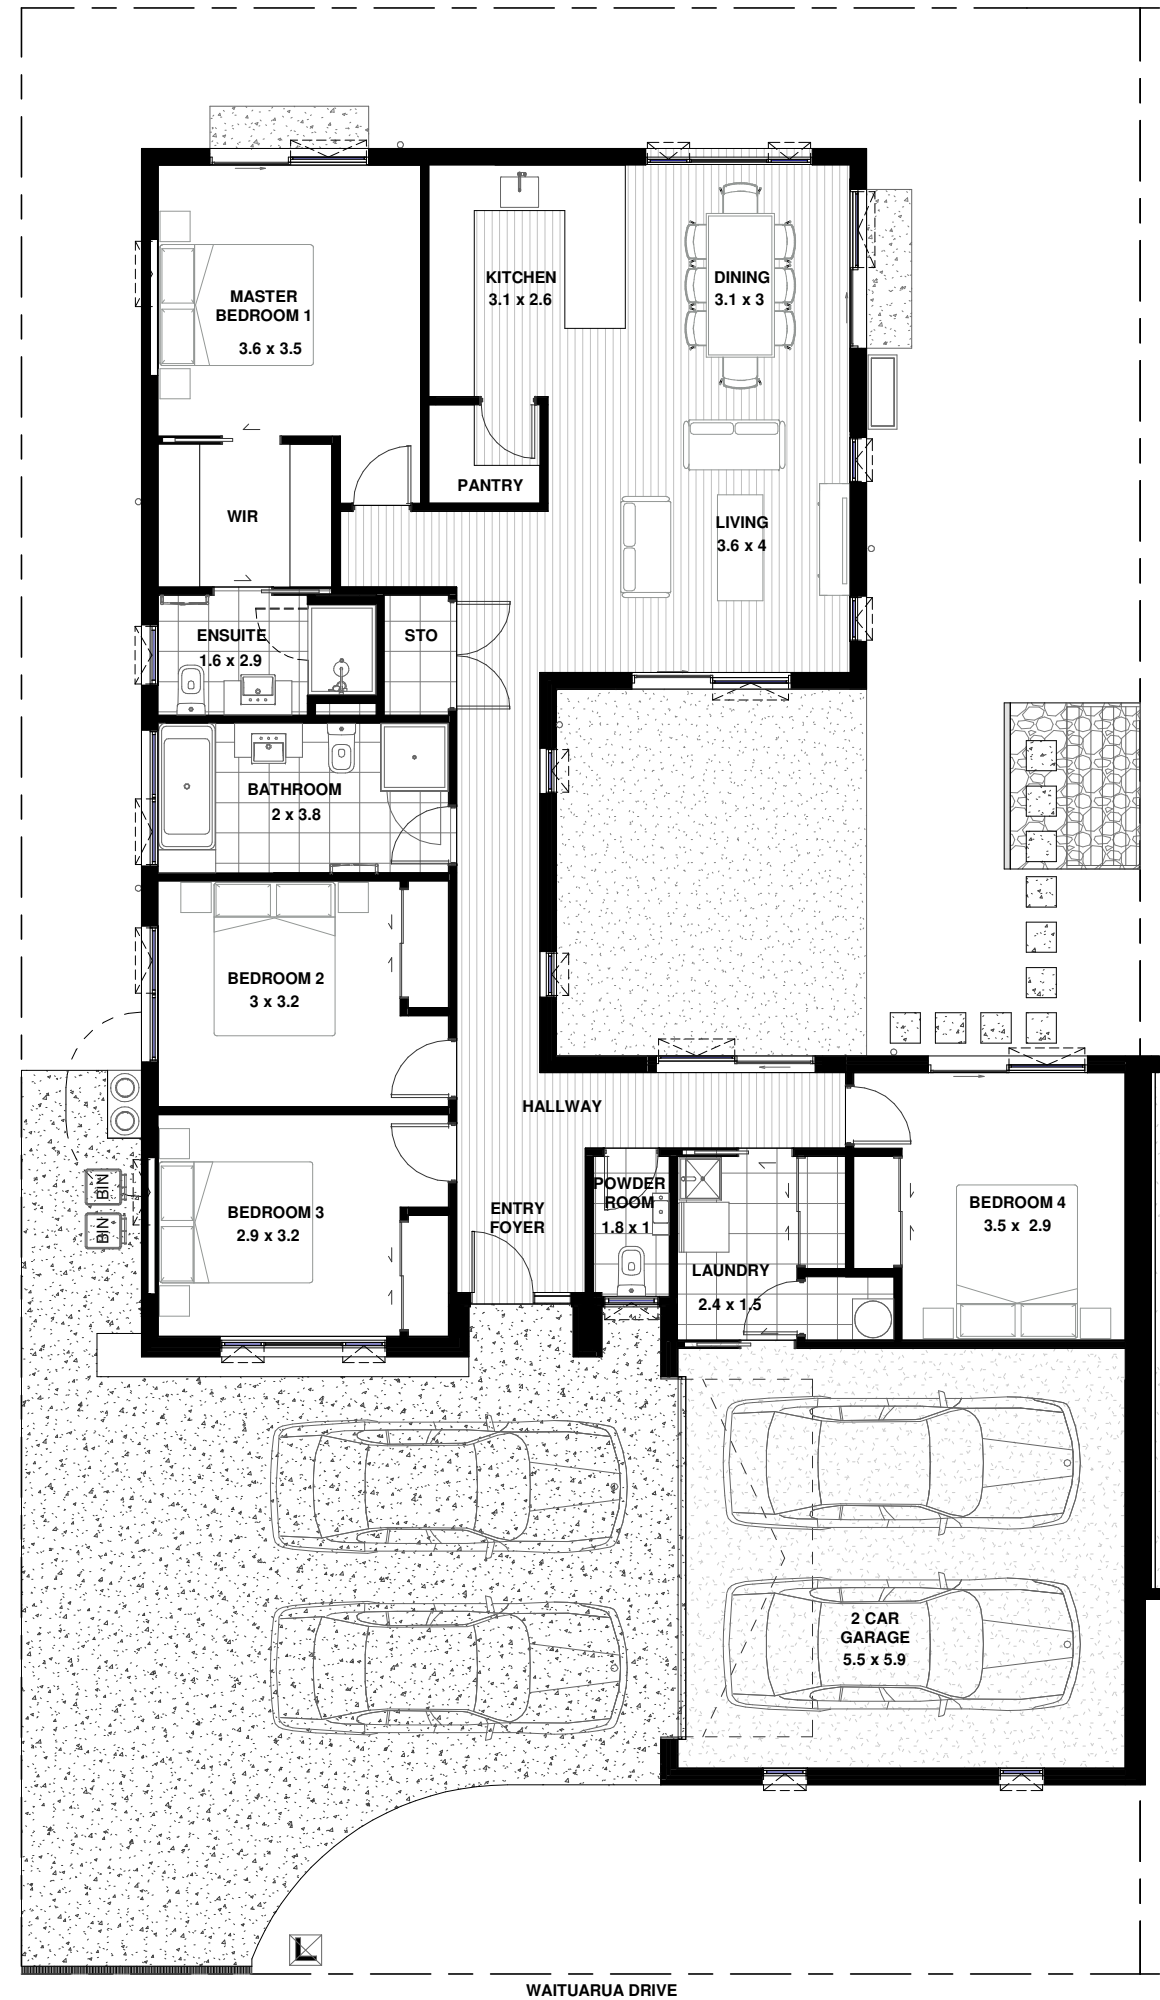

LOT 132
59 Waituarua Drive
Floor Area - 181m²
Site Area - 384m²

PLANS MAY BE SUBJECT TO
CHANGE. FLOOR AREA INDICATED
IS APPROXIMATE ONLY

WAITUARUA DRIVE