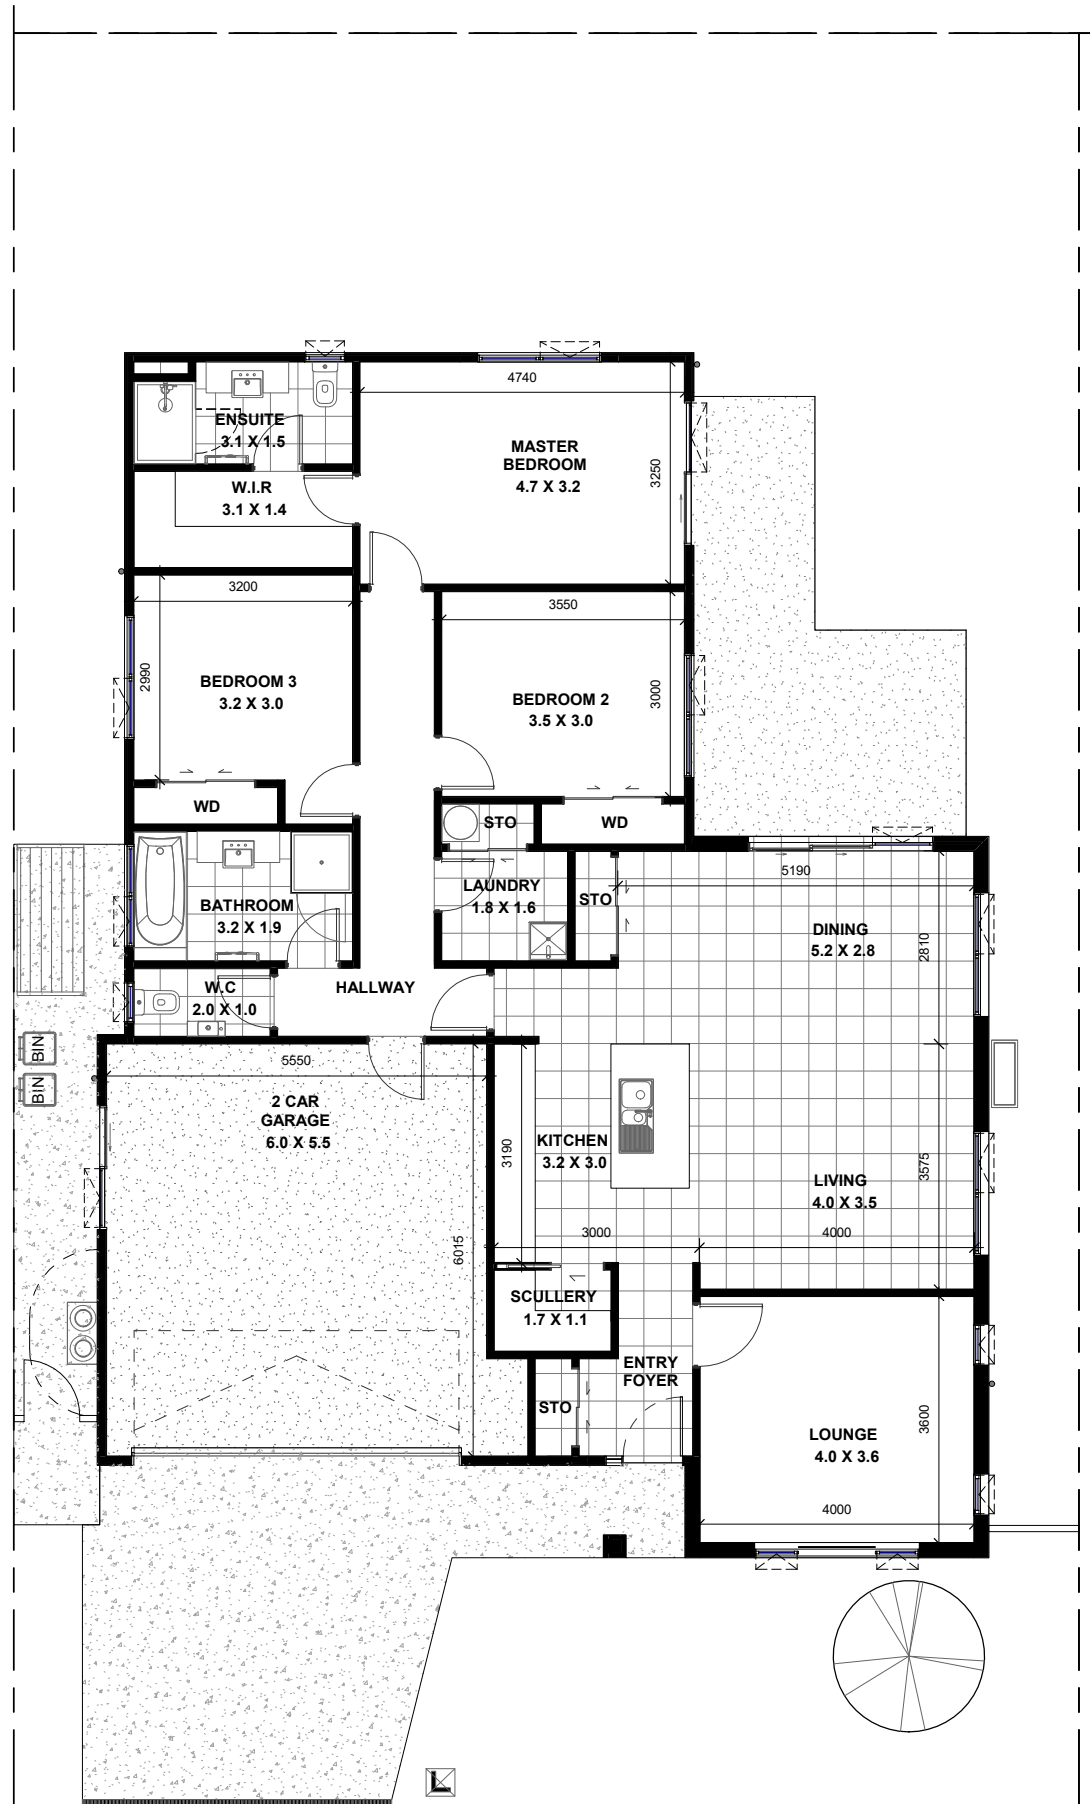

LOT 349
 65 Te Napi Drive
Floor Area - 179m²
Site Area - 400m²

TE NAPI DRIVE

PLANS MAY BE SUBJECT TO CHANGE. FLOOR AREAS INDICATED IS APPROXIMATE ONLY

TE NAPI DRIVE

LOT 349
65 Te Napi Drive
Floor Area - 179m²
Site Area - 400m²

PLANS MAY BE SUBJECT TO CHANGE. FLOOR AREAS INDICATED IS APPROXIMATE ONLY