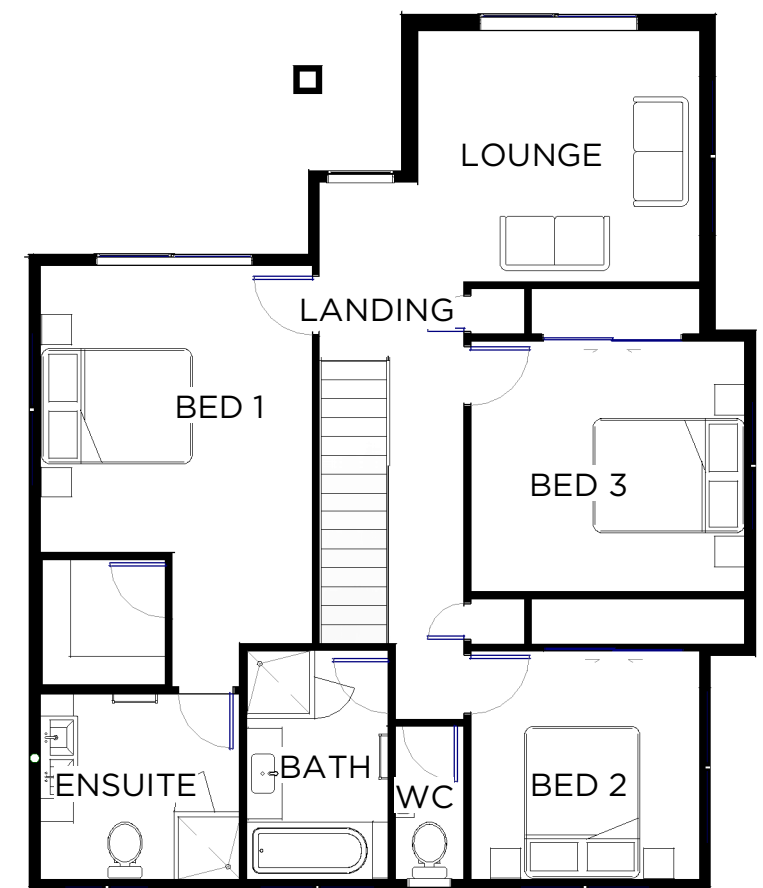

① Lower - Floor Plan - ART  
1 : 100

② Upper - Floor Plan ART  
1 : 100

LOT 48 NAGANUI AVENUE  
WAIATA SHORES

FLOOR AREA ~ 227.7m<sup>2</sup>

PLANS MAY BE SUBJECT TO CHANGE  
FLOOR AREA INDICATED IS  
APPROXIMATE ONLY