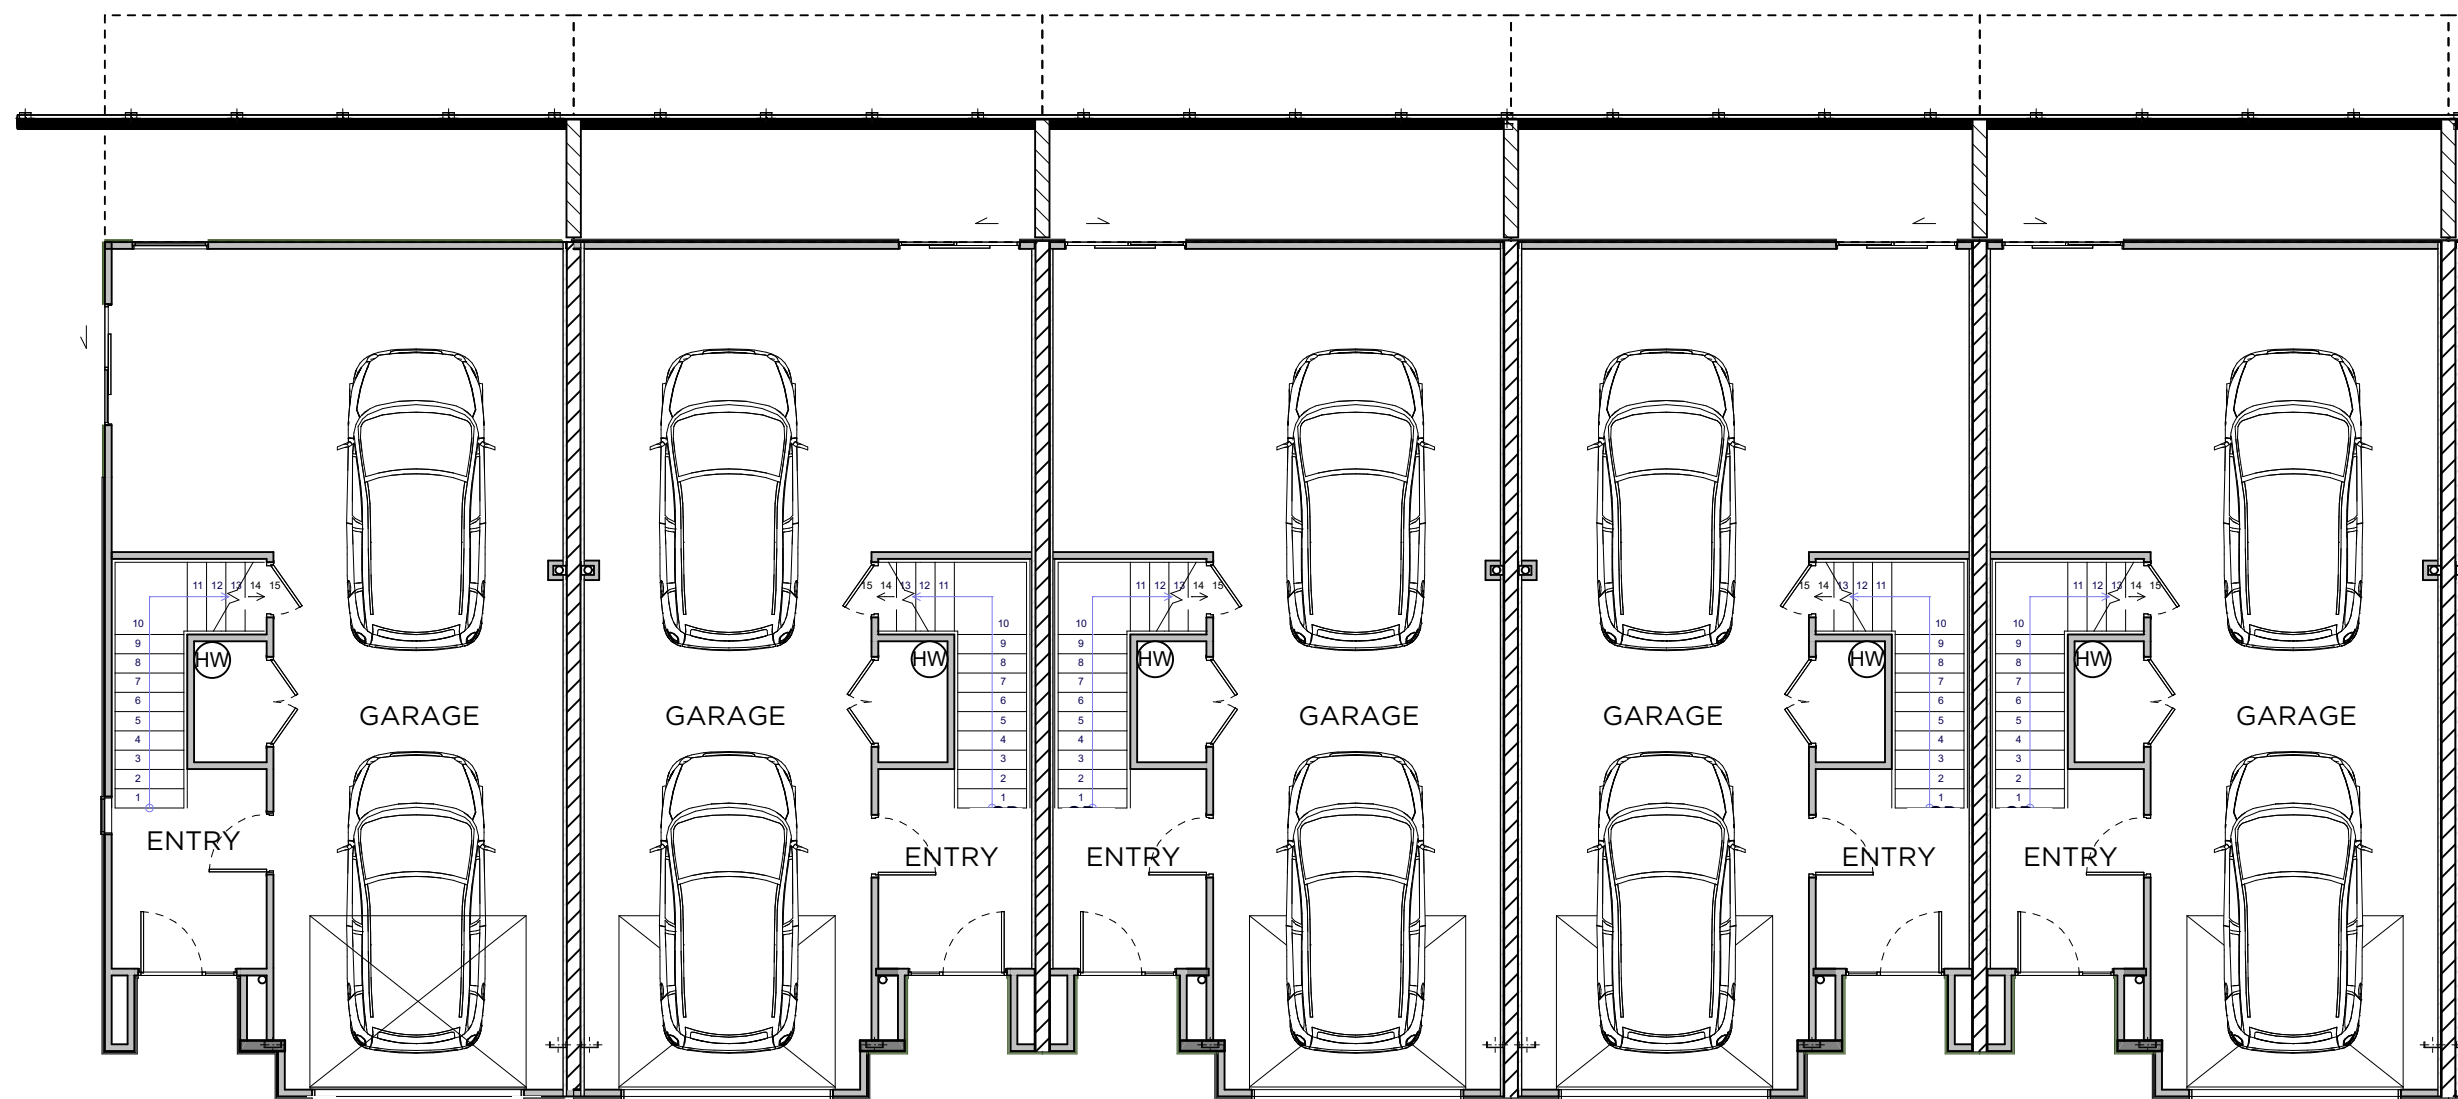

Lot 8

Lot 9

Lot 10

Lot 11

Lot 12

Totara Heights
Lot 8-15
Auckland

LOT 8 & LOT 15
GROUND FLOOR AREA 67m²
1ST FLOOR AREA 69 m²
2ND FLOOR AREA 69.3m²

LOT 9 - LOT 14
GROUND FLOOR AREA 67m²
1ST FLOOR AREA 68m²
2ND FLOOR AREA 67 m²

PLANS MAYBE SUBJECT TO CHANGE
FLOOR AREA INDICATED ARE APPROXIMATE
ONLY