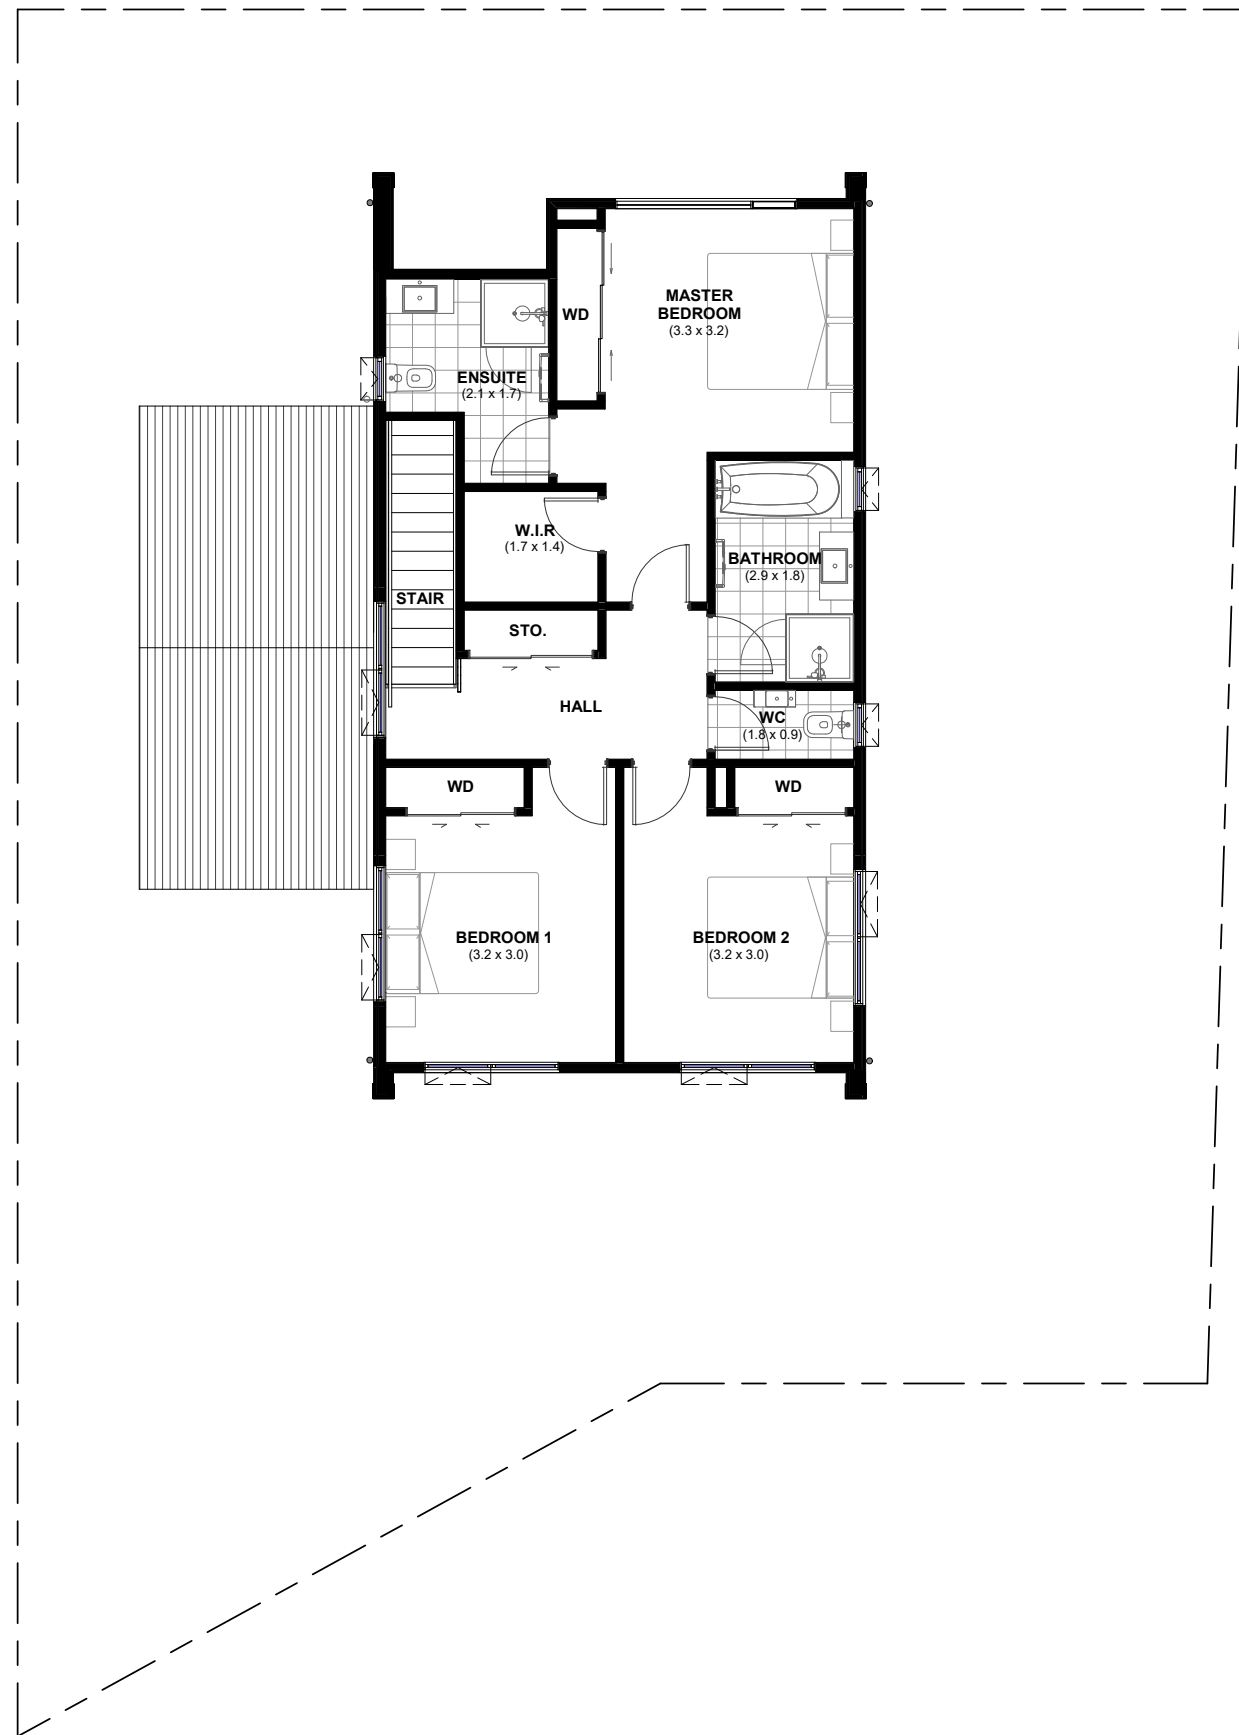

RAURIKI LANE

LOT 58 - HOUSE TYPE T

34 RAURIKI LANE, HINGAIA

First Floor Area- 71m²
Ground Floor Area- 91m²
Overall Area - 162m²
Site Area - 311m²

PLANS MAY BE SUBJECT TO CHANGE.
FLOOR AREAS INDICATED IS APPROXIMATE ONLY