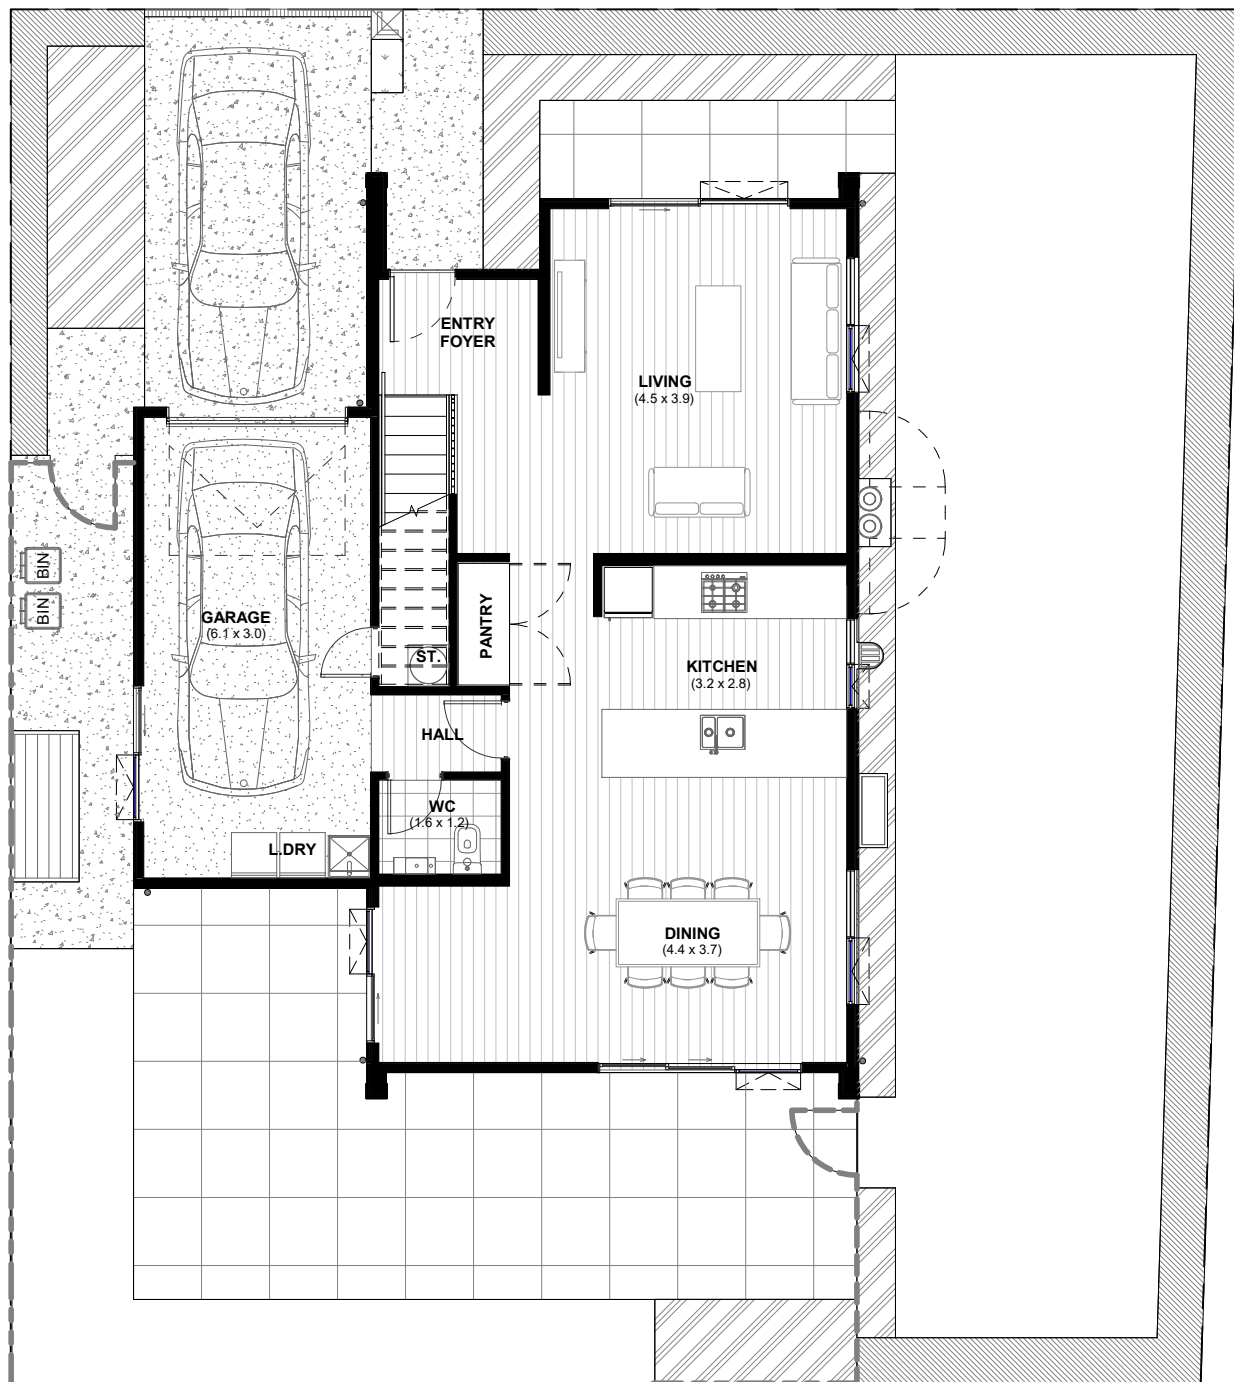

RAURIKI LANE

LOT 58 - HOUSE TYPE T

34 RAURIKI LANE, HINGAIA

First Floor Area- 71m²
Ground Floor Area- 91m²
Overall Area - 162m²
Site Area - 311m²

PLANS MAY BE SUBJECT TO CHANGE.
FLOOR AREAS INDICATED IS APPROXIMATE ONLY