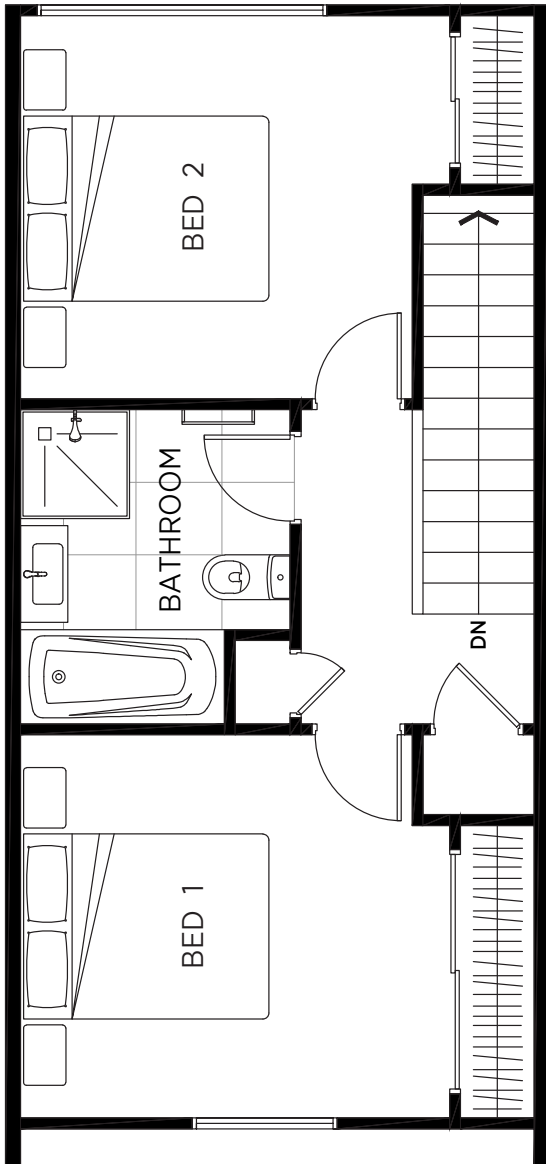

Lot 32

1 Car Park

Floor Area: 83m²
Site Area: 100m²

8 Kitea Place, Māngere

The specifications, details and information (including size and layout) set out on these floor plans are indicative only and may be subject to change.