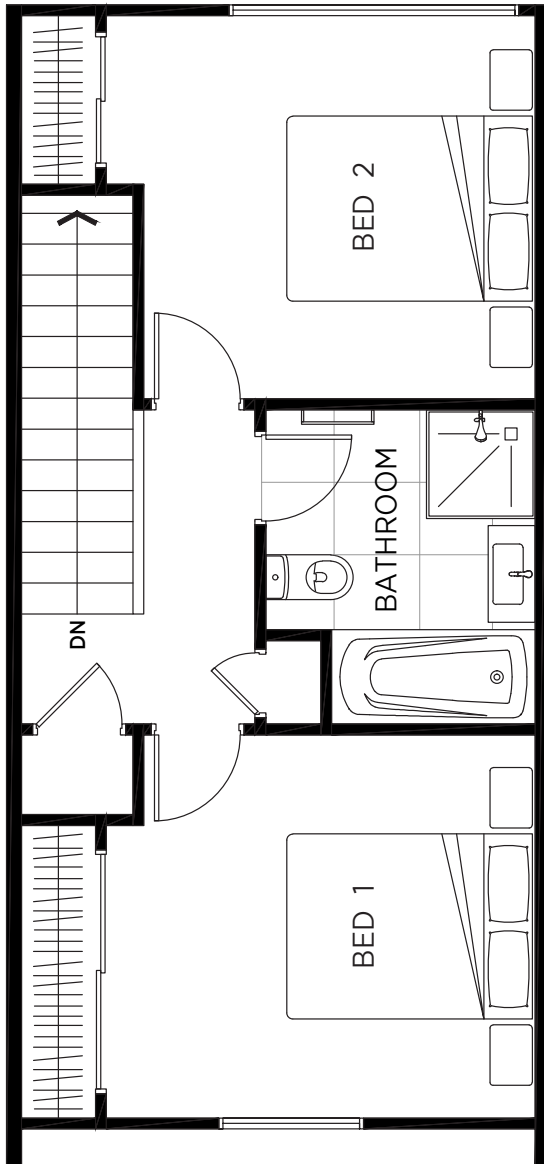

Lot 31

1 Car Park

Floor Area: 83m²
Site Area: 100m²

6 Kitea Place, Māngere

The specifications, details and information (including size and layout) set out on these floor plans are indicative only and may be subject to change.