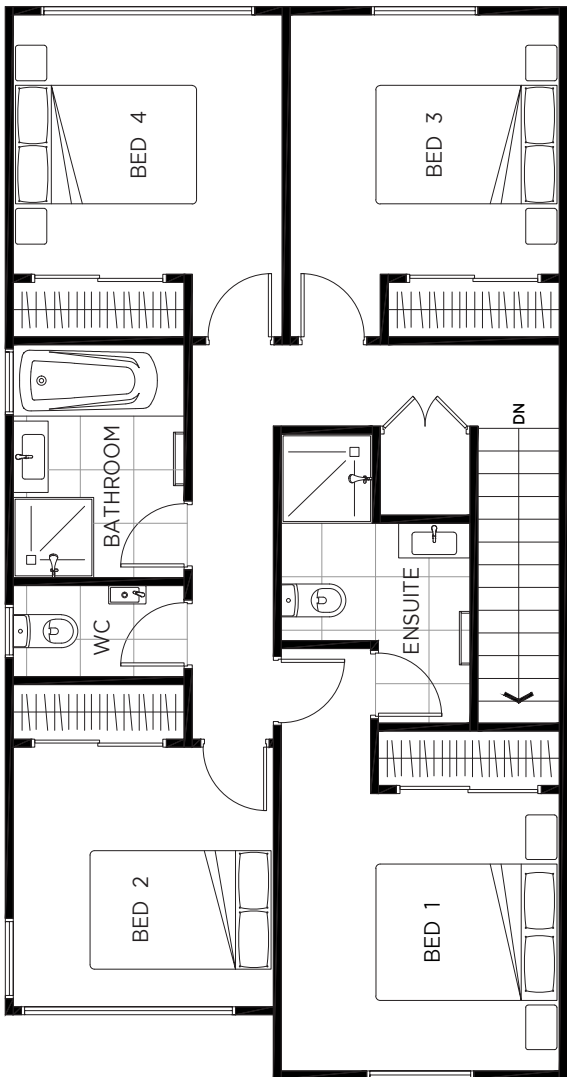

Lot 36

1 Car Park

4  2  1 

Floor Area: 146m²
Site Area: 175m²

24 Bader Drive, Māngere

The specifications, details and information (including size and layout) set out on these floor plans are indicative only and may be subject to change.