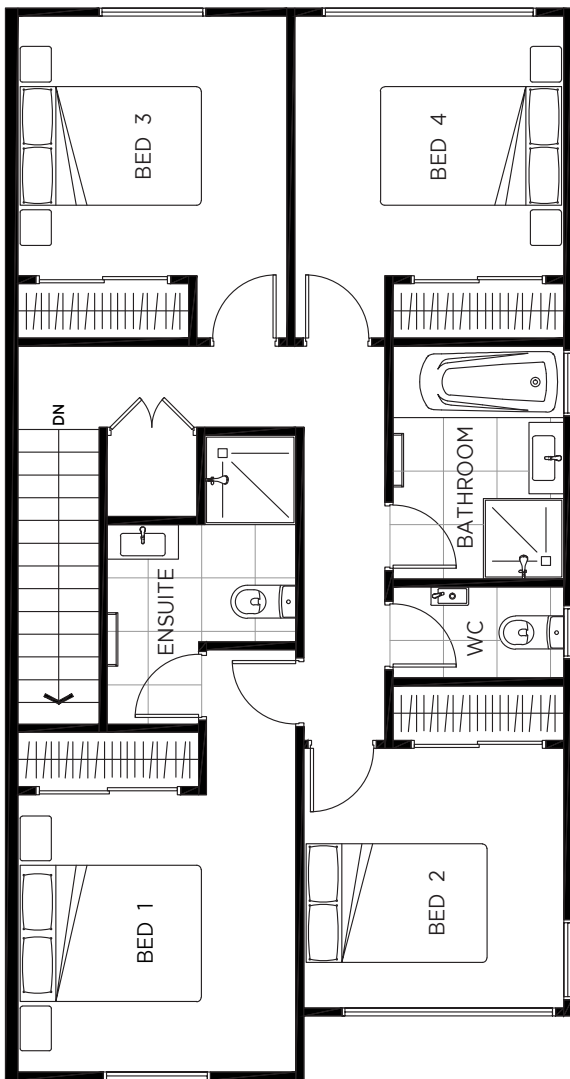

Lot 35

2 Car Parks

Floor Area: 146m²
Site Area: 305m²

24A Bader Drive, Māngere

The specifications, details and information (including size and layout) set out on these floor plans are indicative only and may be subject to change.