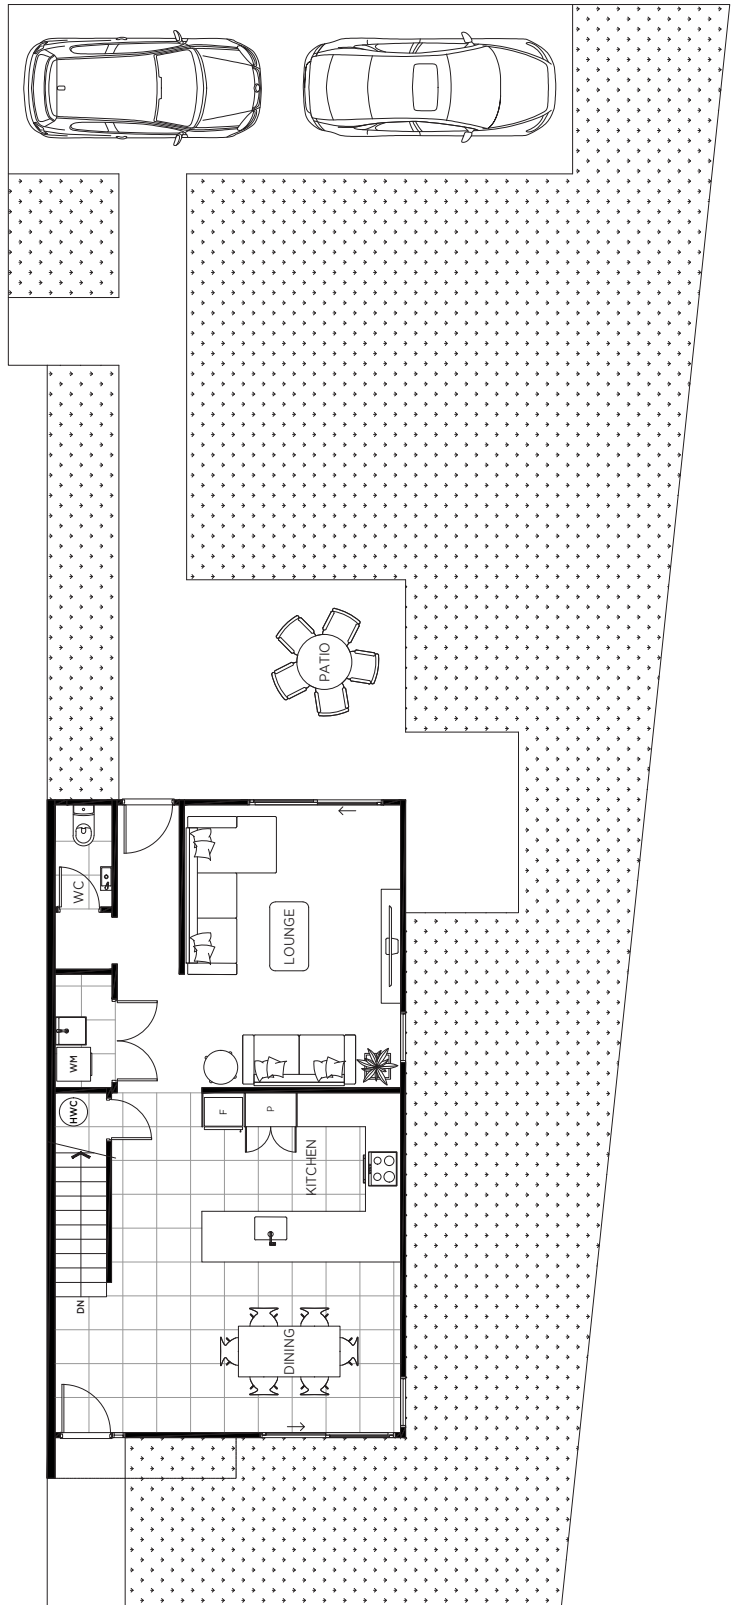

Lot 35

2 Car Parks

Floor Area: 146m²
Site Area: 305m²

24A Bader Drive, Māngere

The specifications, details and information (including size and layout) set out on these floor plans are indicative only and may be subject to change.