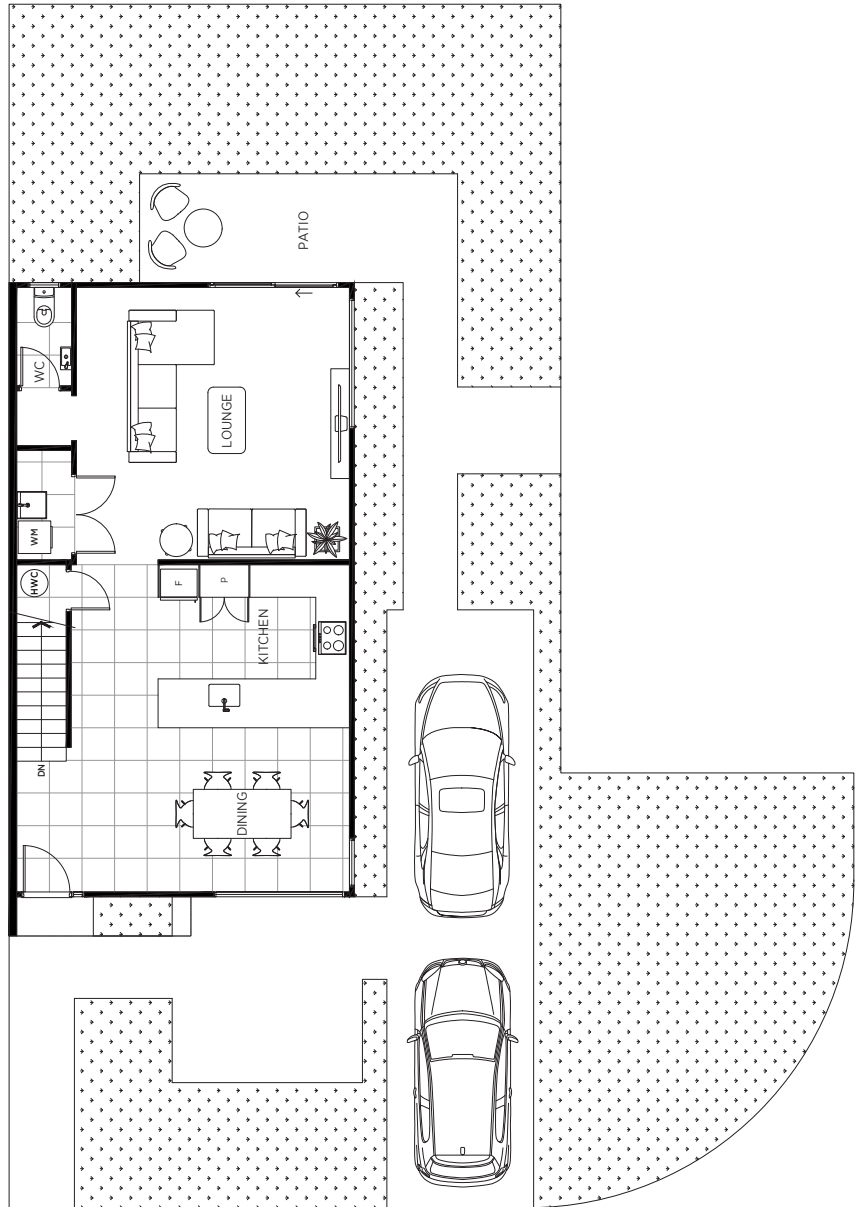

Lot 33

2 Car Parks

Floor Area: 146m²

Site Area: 259m²

10 Kitea Place, Māngere

The specifications, details and information (including size and layout) set out on these floor plans are indicative only and may be subject to change.