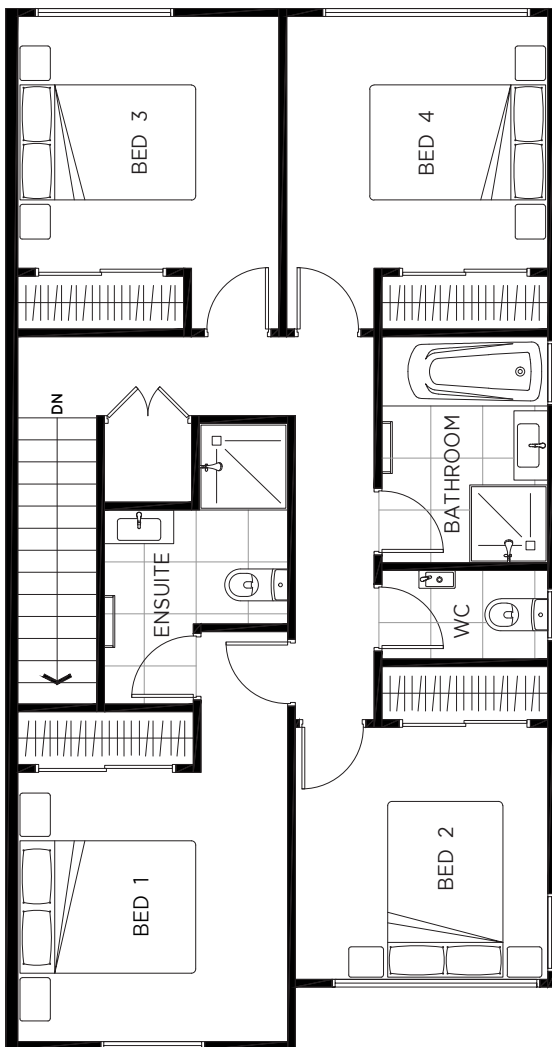

Lot 33

2 Car Parks

Floor Area: 146m²

Site Area: 259m²

10 Kitea Place, Māngere

The specifications, details and information (including size and layout) set out on these floor plans are indicative only and may be subject to change.