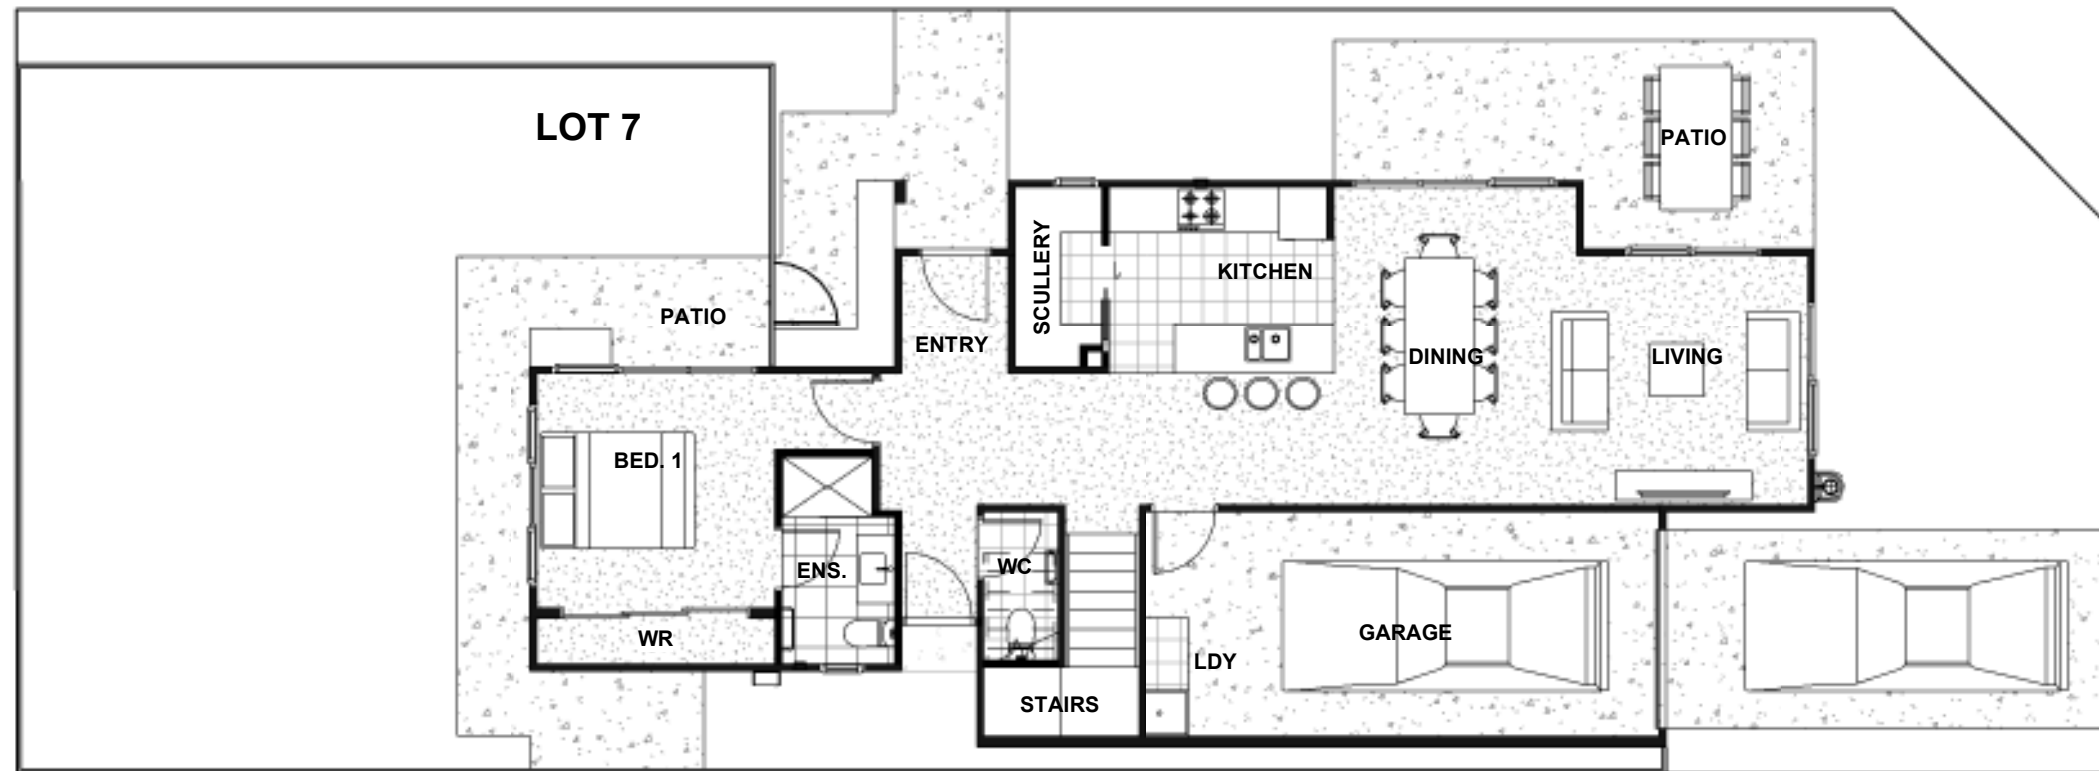

KABARDIN STREET

LUSITANO DRIVE

SITE AREA = 277.00m²

**LOT 7 - LOWER FLOOR AREA = 98.76m²
2.55m STUD.**

**LOT 7 - UPPER FLOOR AREA = 92.50m²
2.4m STUD.**

LOT 7 LOWER FLOOR PLAN

1 : 100

LOT 7 UPPER FLOOR PLAN

1 : 100

**STANDALONE HOUSE 9 - LOT 7
34 LUSITANO DRIVE, HINGAIA.
KARAKA.**