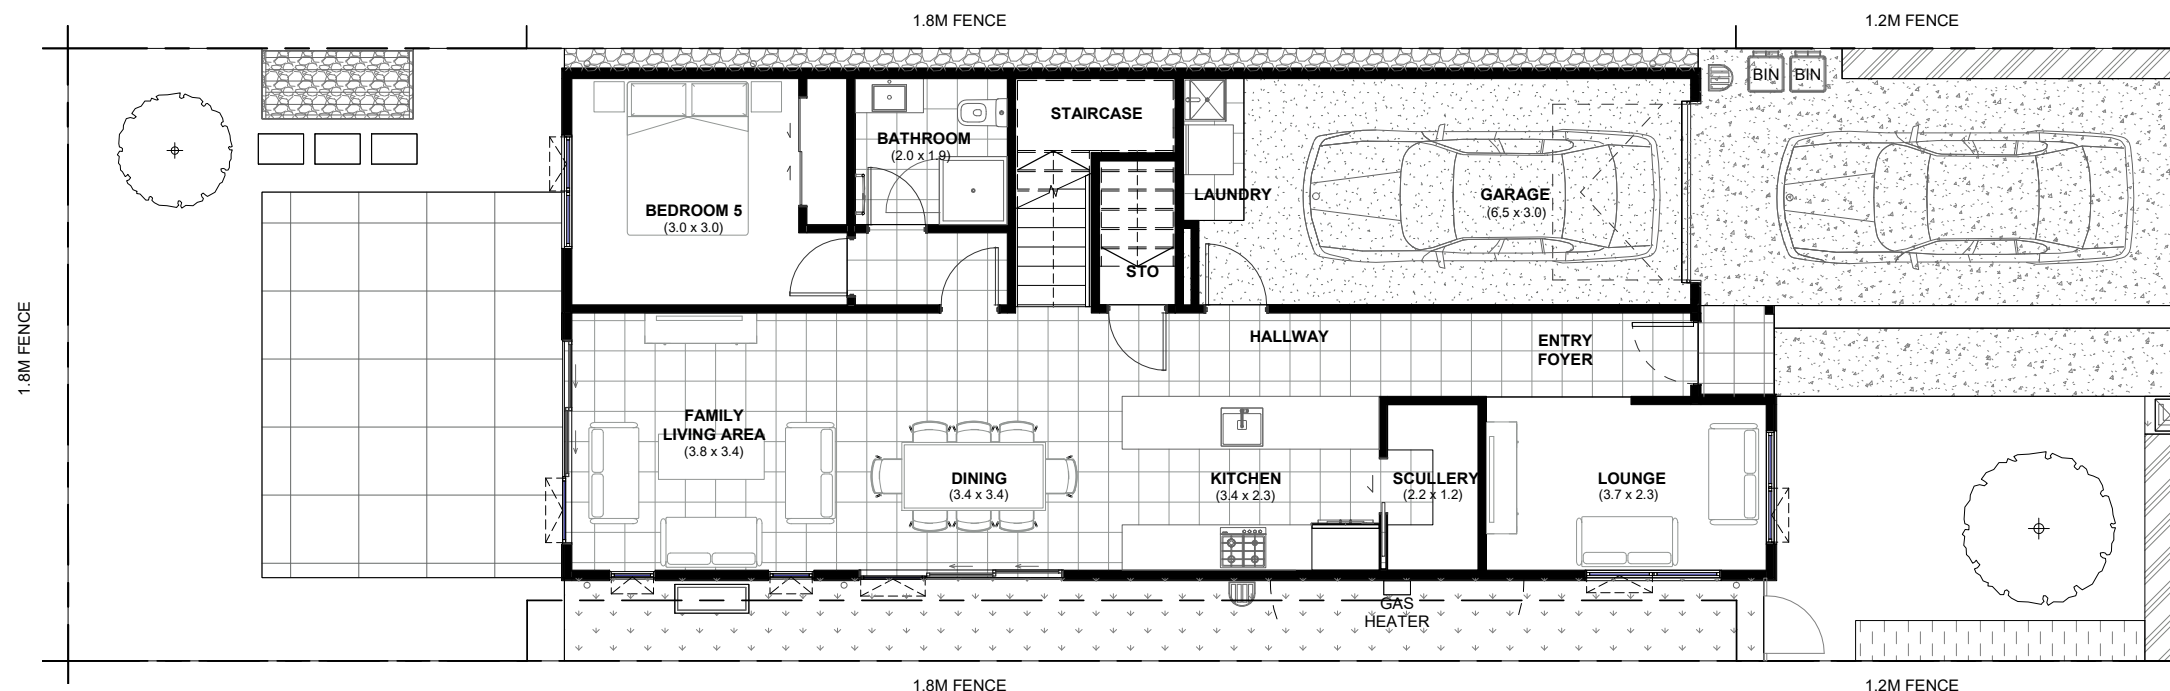

LOT 70 - FIRST FLOOR PLAN

LOT 70 - GROUND FLOOR PLAN

LOT 70 - HOUSE TYPE A9

41 EXMOOR ROAD, HINGAIA

First Floor Area- 105m²
Ground Floor Area- 87m²
Overall Area - 192m²
Site Area - 227m²

PLANS MAY BE SUBJECT TO CHANGE.
 FLOOR AREAS INDICATED IS APPROXIMATE ONLY