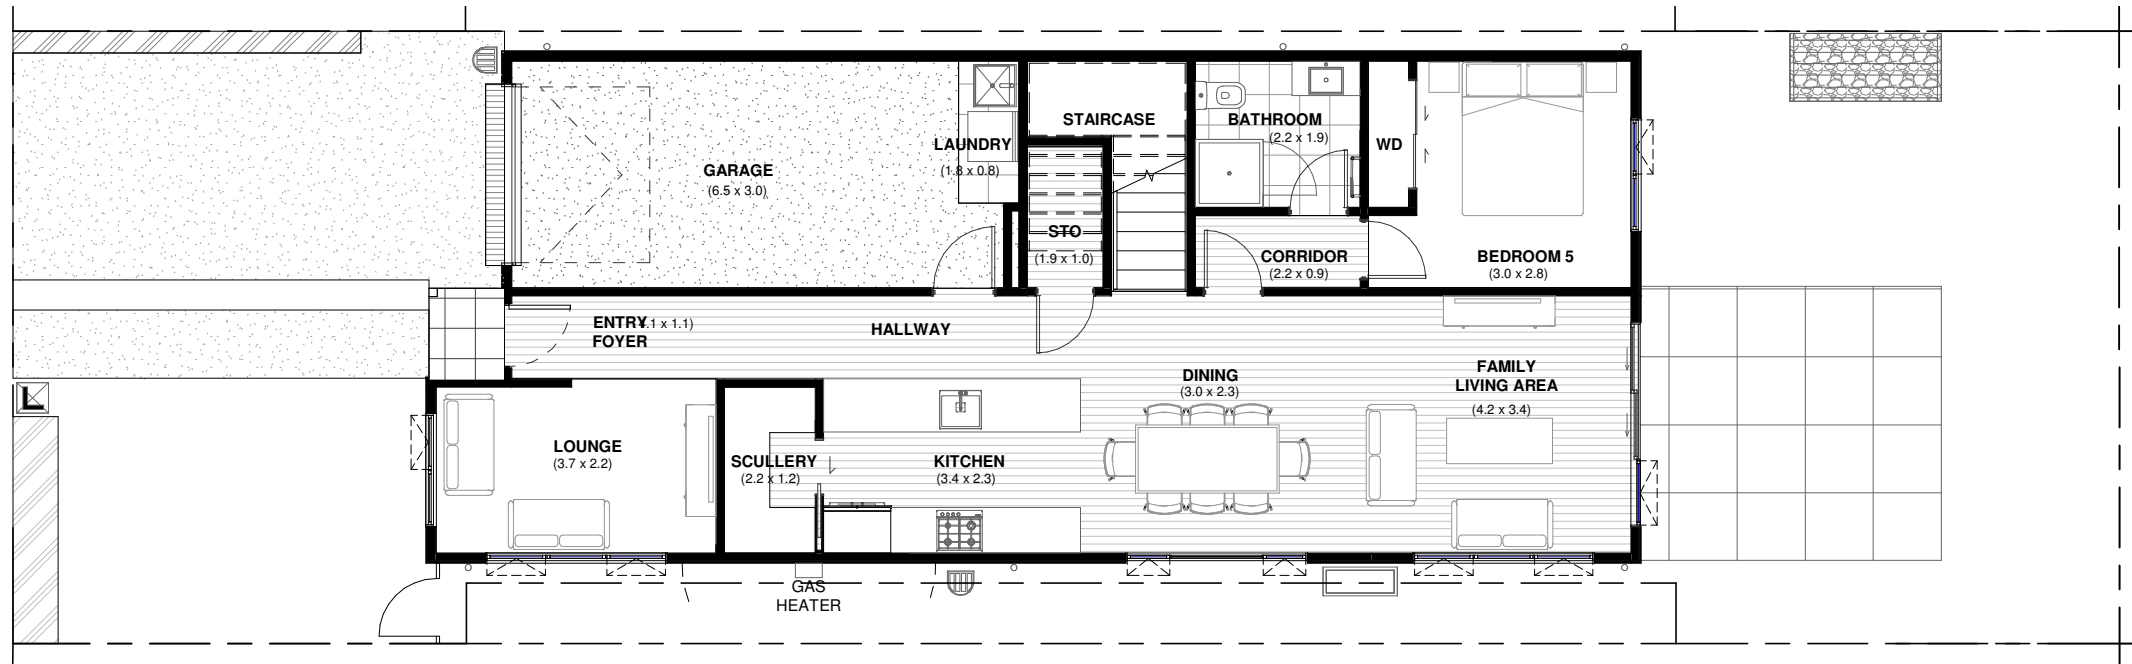

LOT 61_FIRST FLOOR LEVEL

LOT_GROUND FLOOR LEVEL

LUSITANO DRIVE

LOT 61 - HOUSE TYPE A10

40 LUSITANO DRIVE, HINGAIA

First Floor Area- 87m²
 Ground Floor Area- 105m²
 Overall Area - 192m²
 Site Area - 226m²

PLANS MAY BE SUBJECT TO CHANGE.
 FLOOR AREAS INDICATED IS APPROXIMATE ONLY