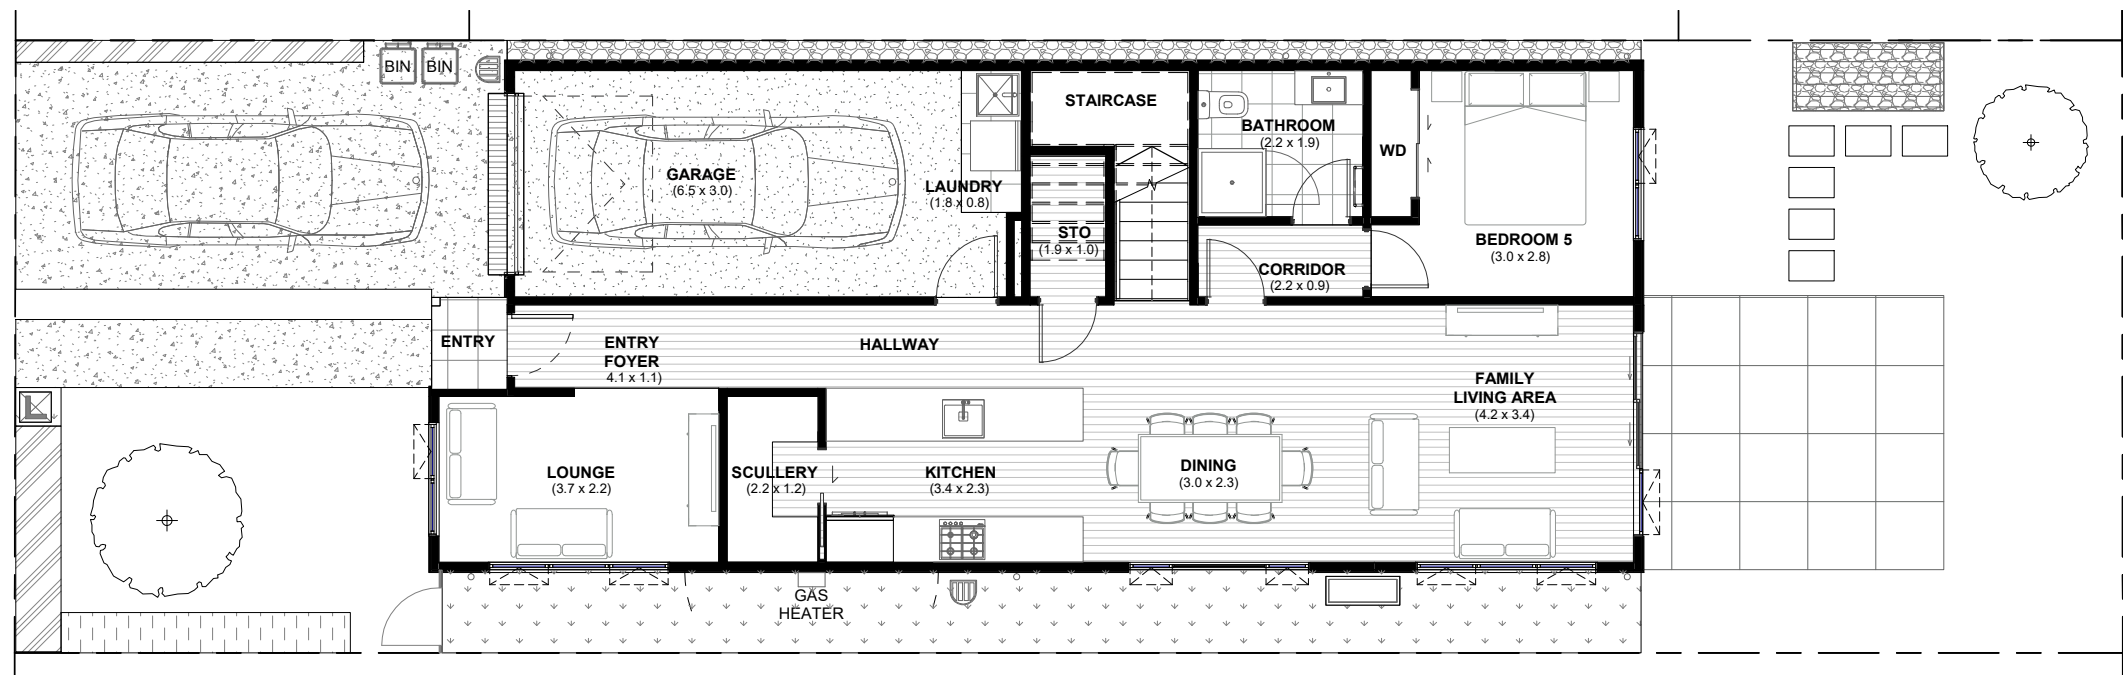

LOT 60 - FIRST FLOOR PLAN

LOT 60 - GROUND FLOOR PLAN

LOT 60 - HOUSE TYPE A10

42 LUSITANO DRIVE, HINGAIA

First Floor Area- 87m²
Ground Floor Area- 105m²
Overall Area - 192m²
Site Area - 226m²

PLANS MAY BE SUBJECT TO CHANGE.
 FLOOR AREAS INDICATED IS APPROXIMATE ONLY