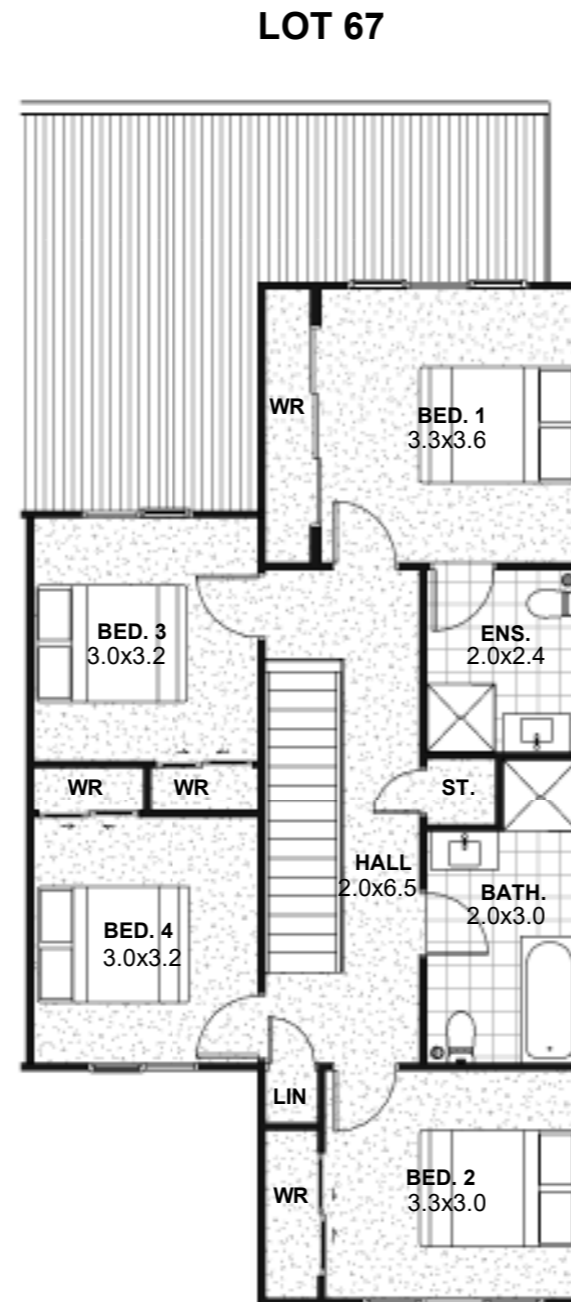

LOT 67

KABARDIN STREET

LOT 67

SITE AREA = 190.00m²

LOT 67 - LOWER FLOOR AREA = 96.52m²
2.6m STUD.

LOT 67 - UPPER FLOOR AREA = 81.42m²
2.4m STUD.

TOTAL FLOOR AREA = 177.94m²

DUPLEX HOUSE 2A - LOT 67
33 KABARDIN STREET, HINGAIA.
KARAKA.