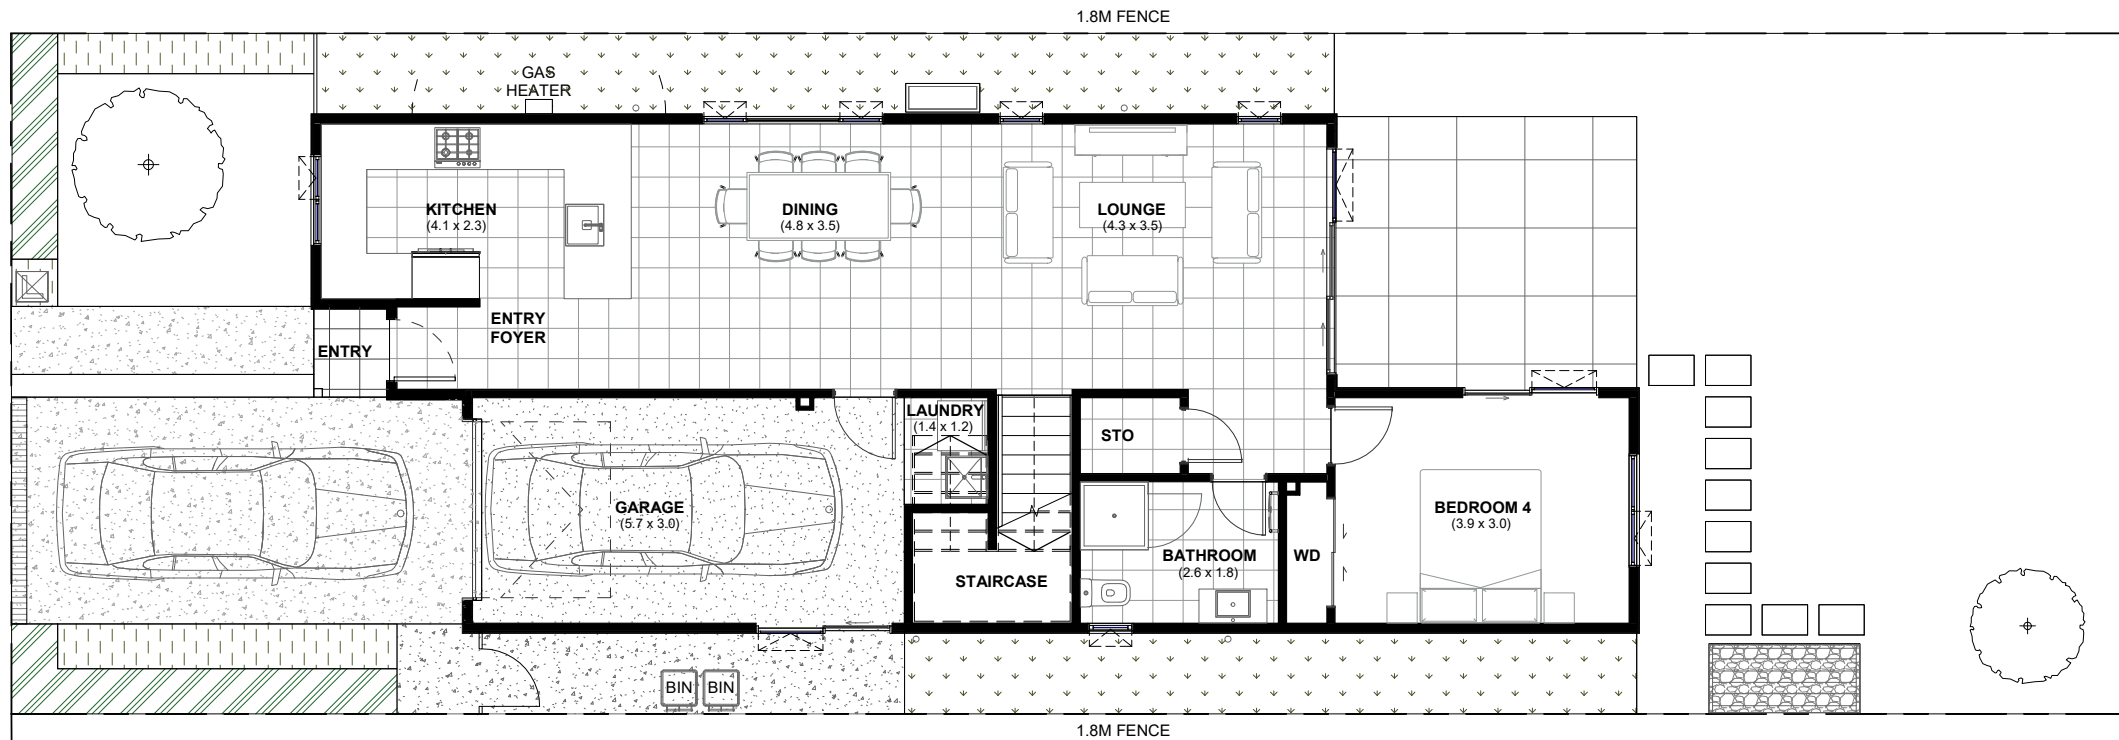

LOT 87 - FIRST FLOOR PLAN

LOT 87 - GROUND FLOOR PLAN

LOT 87 - HOUSE TYPE A3

44 EXMOOR ROAD, HINGAIA

First Floor Area- 105m²
Ground Floor Area- 99m²
Overall Area - 204m²
Site Area - 254m²

PLANS MAY BE SUBJECT TO CHANGE.
 FLOOR AREAS INDICATED IS APPROXIMATE ONLY