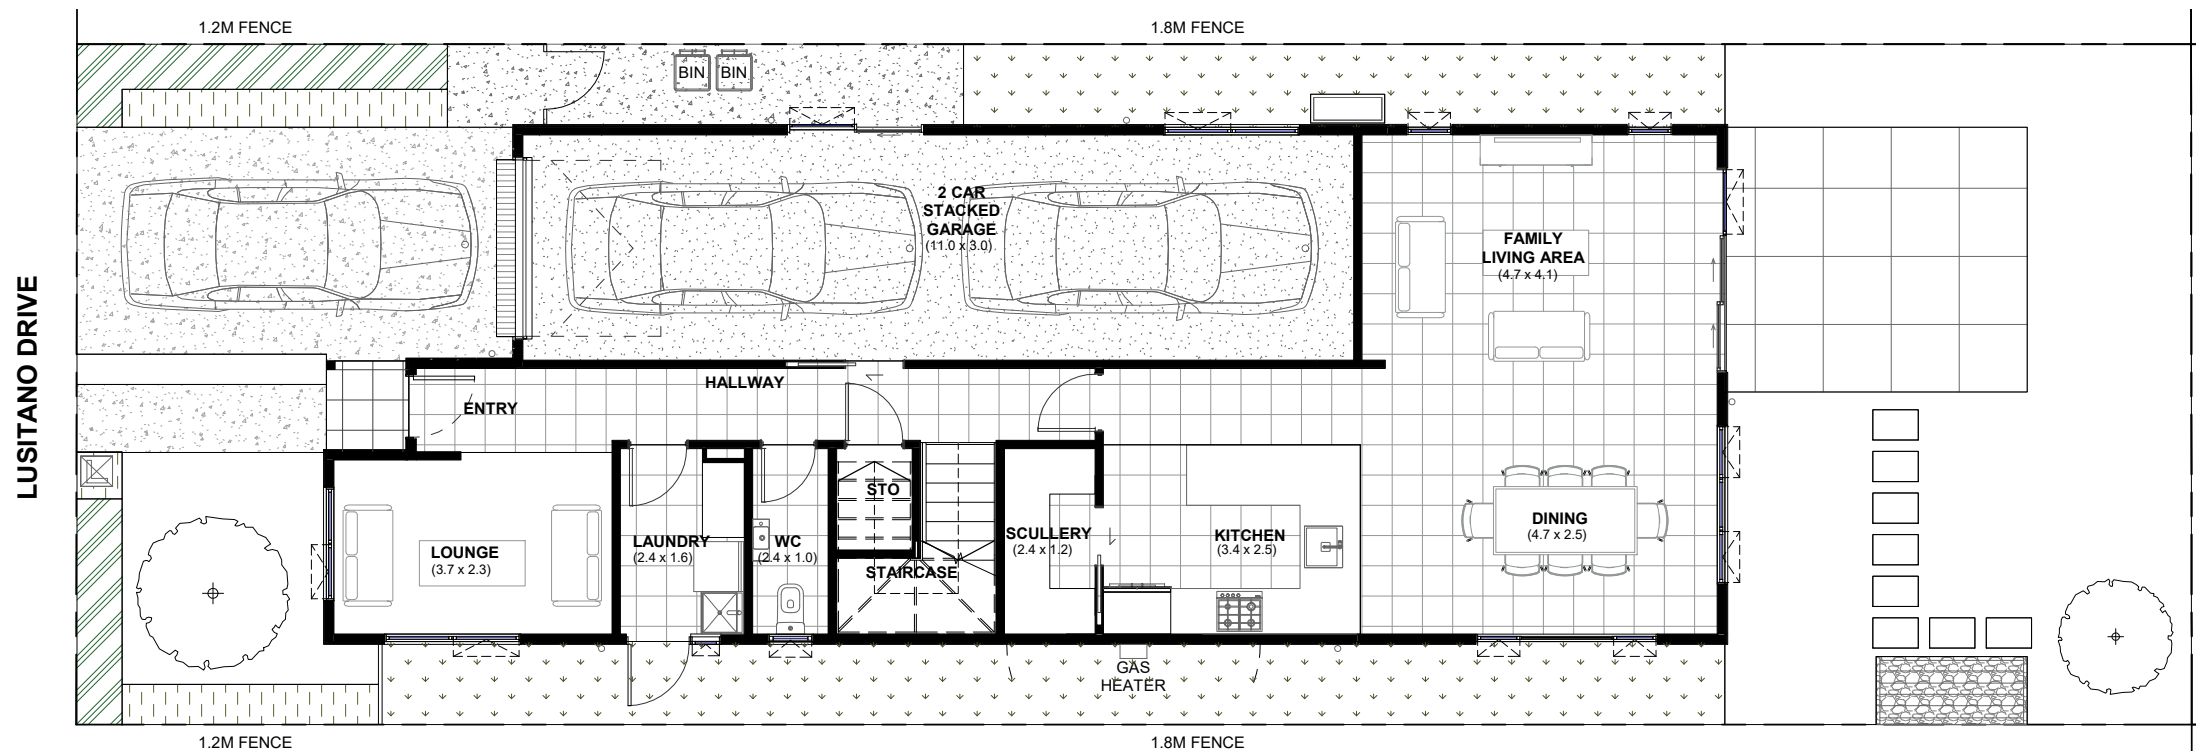

LOT 55 - FIRST FLOOR PLAN

LOT 55 - GROUND FLOOR PLAN

LOT 55 - HOUSE TYPE A7

52 LUSITANO DRIVE, HINGAIA

First Floor Area- 88m²
 Ground Floor Area- 119m²
 Overall Area - 207m²
 Site Area - 252m²

PLANS MAY BE SUBJECT TO CHANGE.
 FLOOR AREAS INDICATED IS APPROXIMATE ONLY