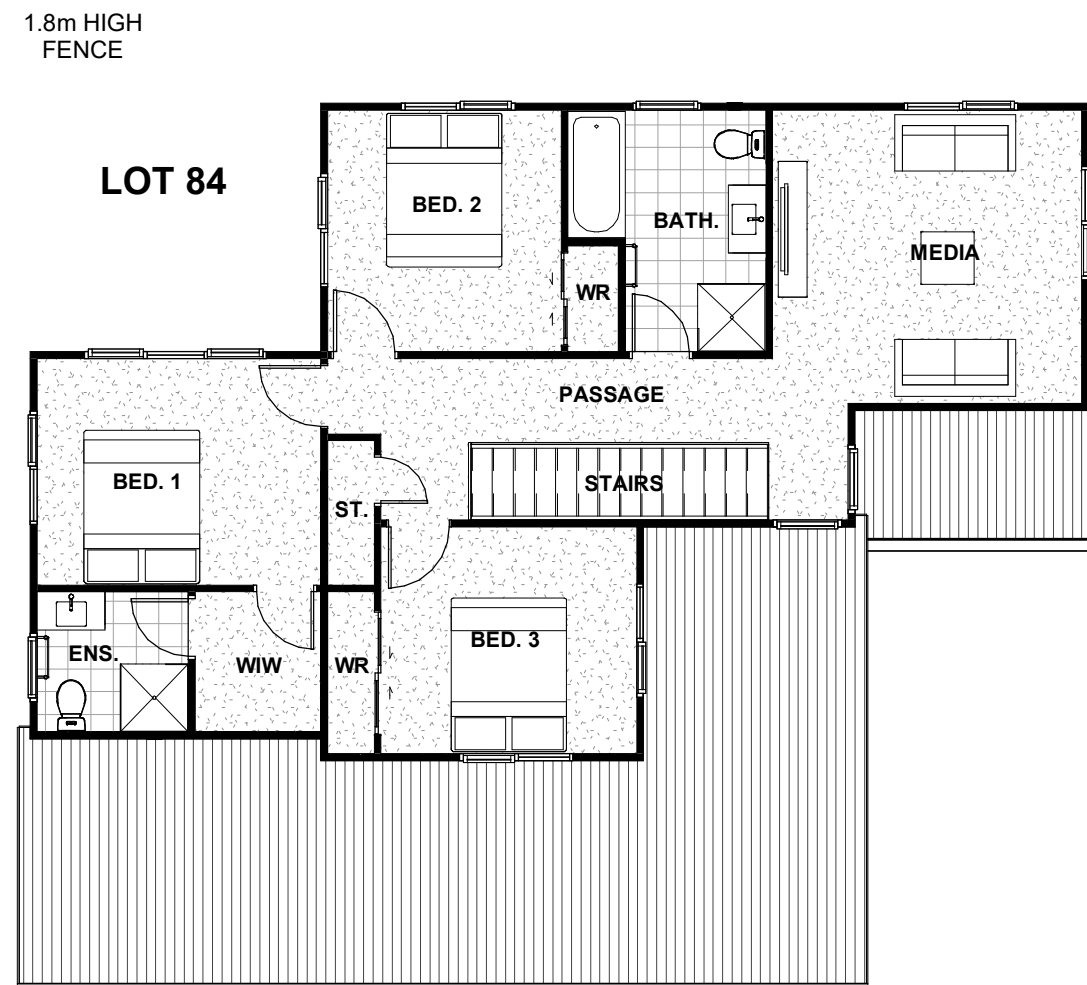

**SITE AREA = 274.00m<sup>2</sup>**

**LOT 84 - LOWER FLOOR AREA = 128.90m<sup>2</sup>  
2.55m STUD.**

**LOT 84 - UPPER FLOOR AREA = 85.00m<sup>2</sup>  
2.4m STUD.**

**TOTAL FLOOR AREA = 213.90m<sup>2</sup>**

**LOT 84 LOWER FLOOR PLAN**

1 : 100

**LOT 84 UPPER FLOOR PLAN**

1 : 100

**STANDALONE HOUSE 4A - LOT 84  
39 KABARDIN STREET, HINGAIA.  
KARAKA.**