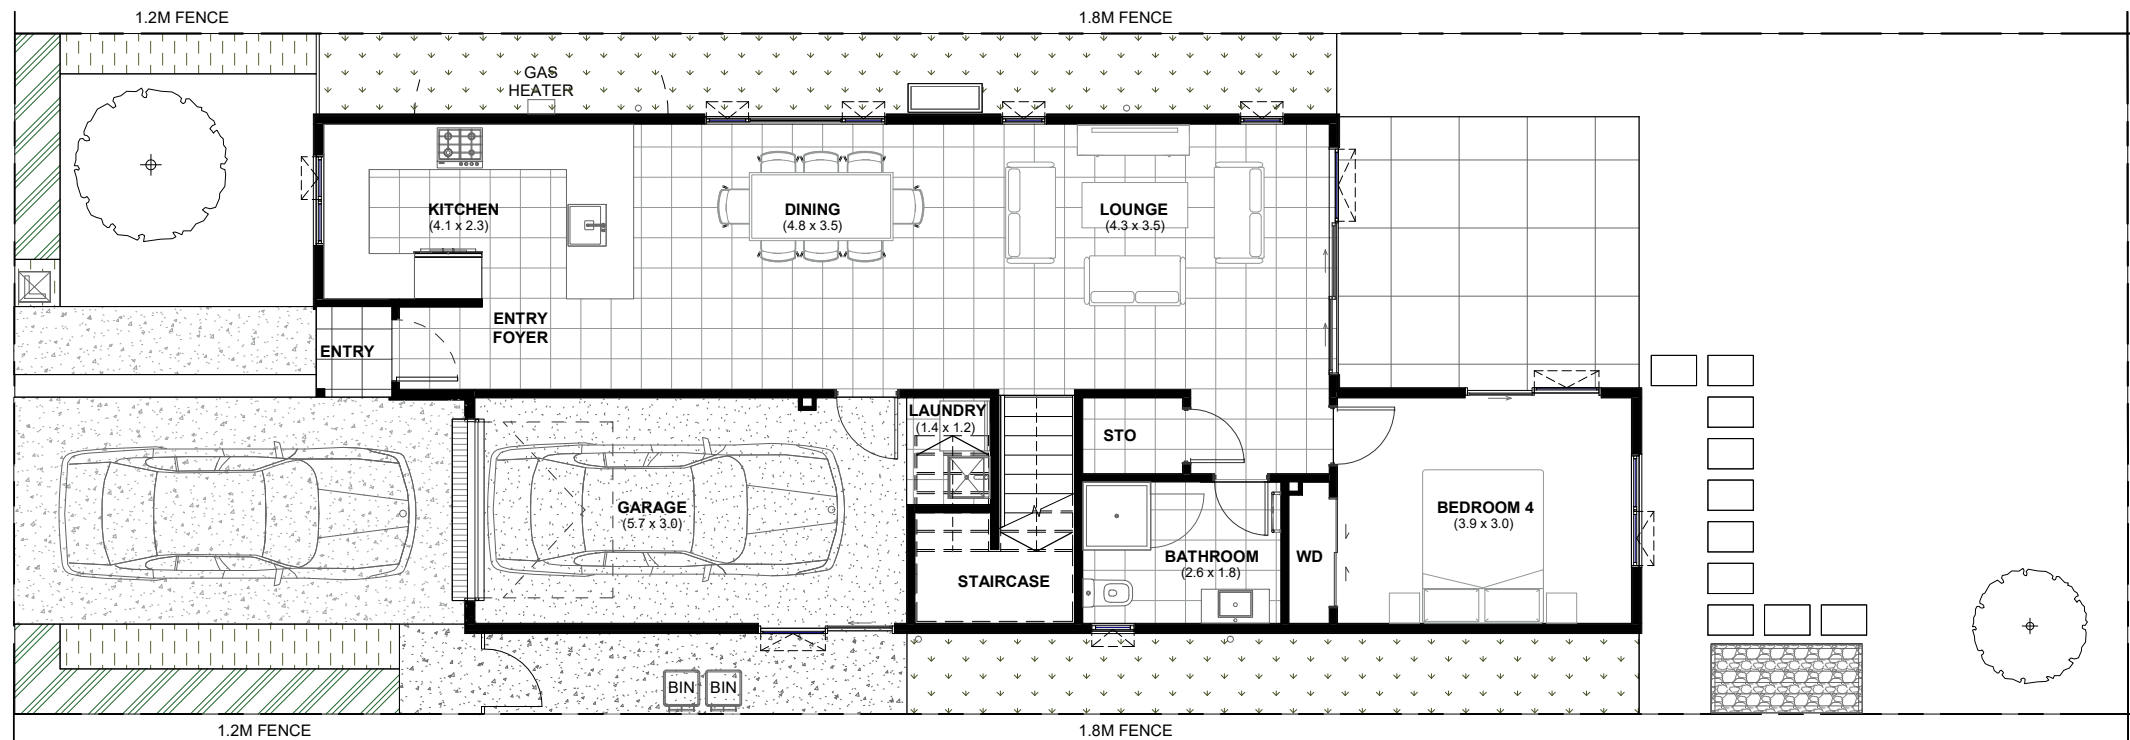

LOT 56 - FIRST FLOOR PLAN

LOT 56 - GROUND FLOOR PLAN

LOT 56 - HOUSE TYPE A3

50 LUSITANO DRIVE, HINGAIA

First Floor Area - 104m²
Ground Floor Area - 97m²
Overall Area - 201m²
Site Area - 252m²

PLANS MAY BE SUBJECT TO CHANGE.
 FLOOR AREAS INDICATED IS APPROXIMATE ONLY