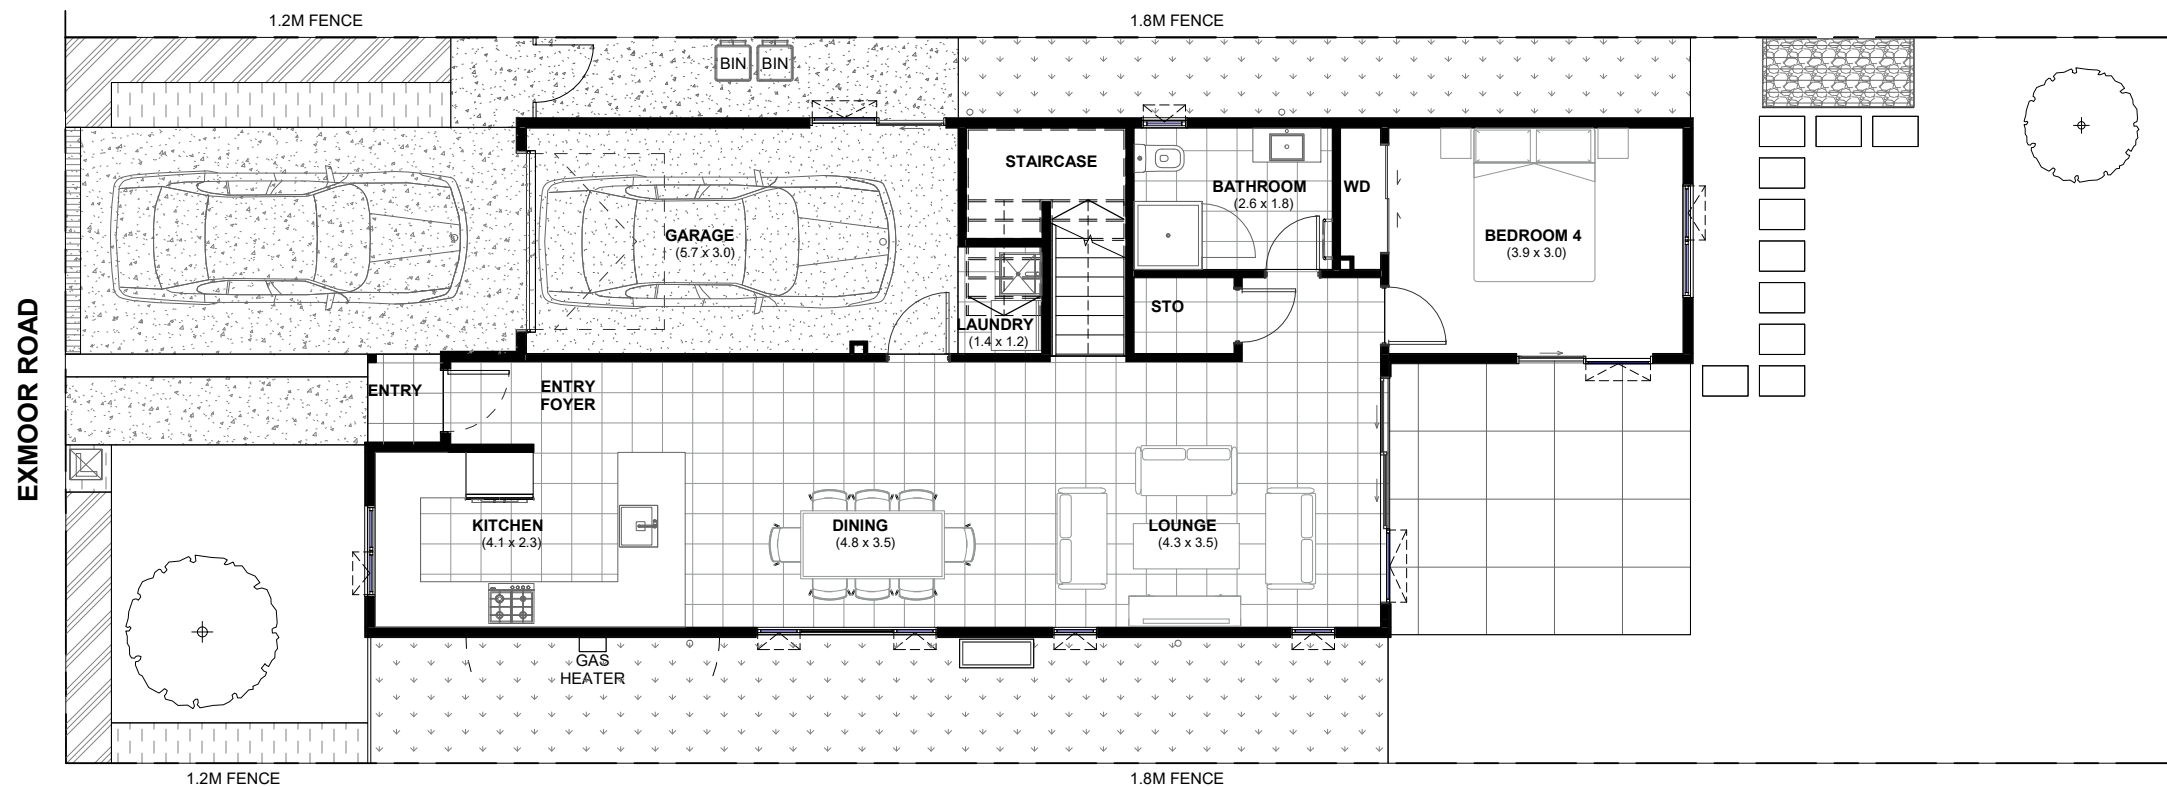

LOT 98 - FIRST FLOOR PLAN

LOT 98 - GROUND FLOOR PLAN

**LOT 98 - HOUSE TYPE A3**

66 EXMOOR ROAD, HINGAIA

**First Floor Area - 105m<sup>2</sup>**  
**Ground Floor Area - 99m<sup>2</sup>**  
**Overall Area - 204m<sup>2</sup>**  
**Site Area - 269m<sup>2</sup>**

PLANS MAY BE SUBJECT TO CHANGE.  
 FLOOR AREAS INDICATED IS APPROXIMATE ONLY