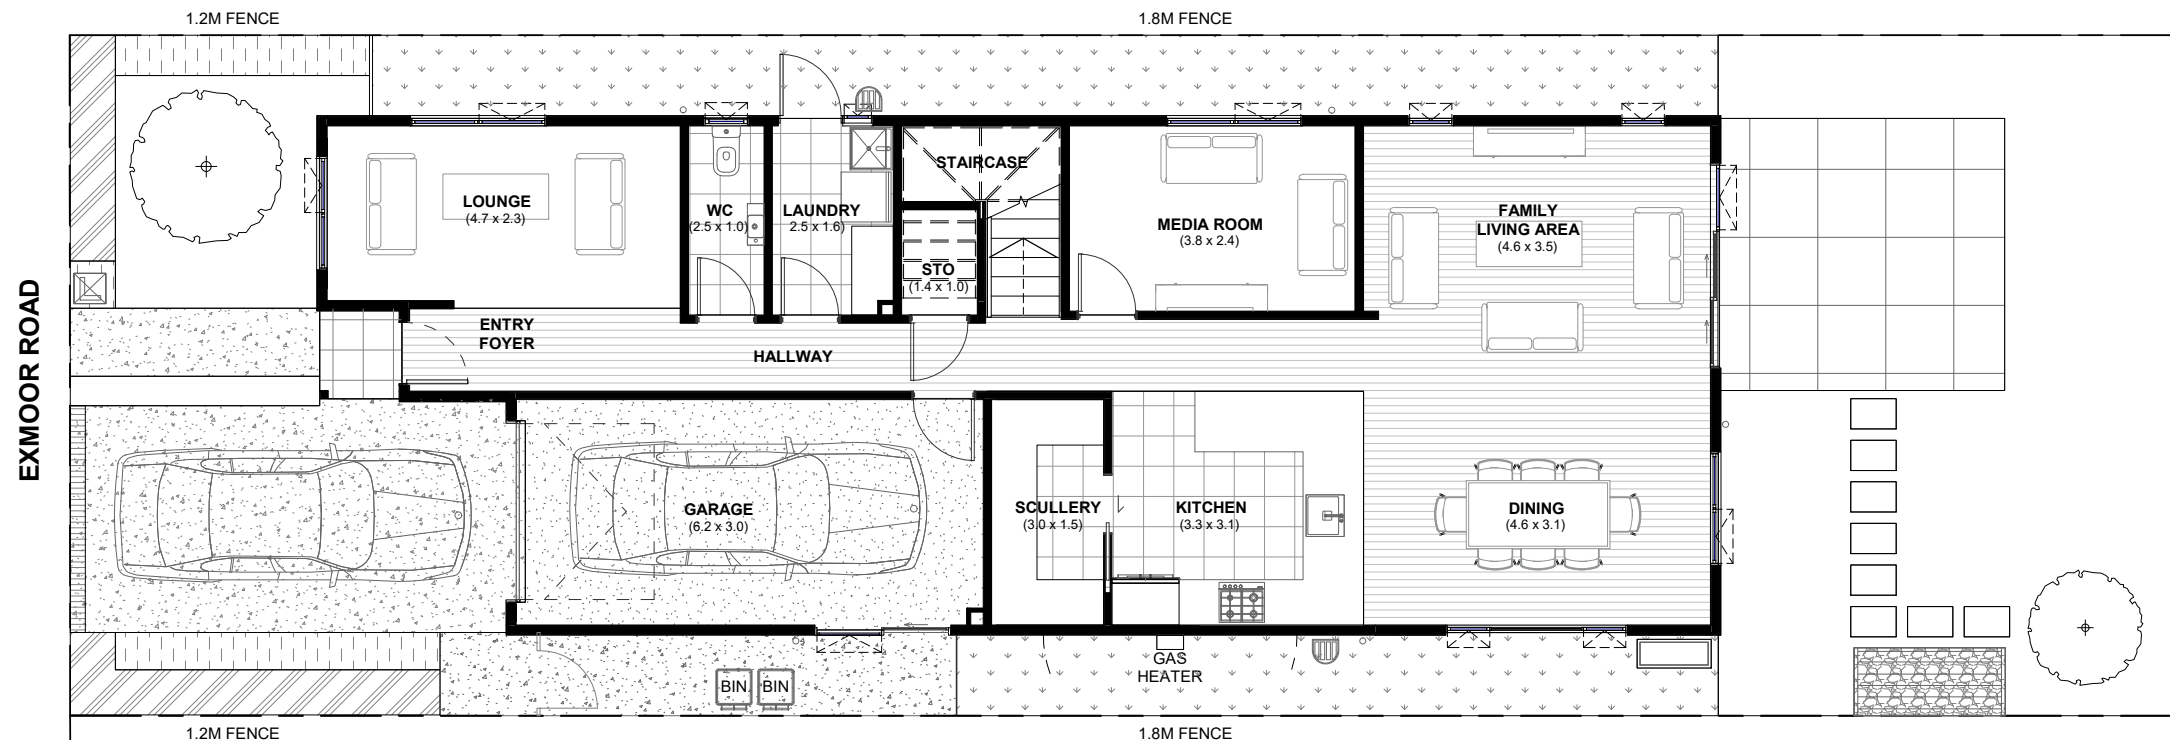

LOT 97 - FIRST FLOOR PLAN

LOT 97 - GROUND FLOOR PLAN

LOT 97 - HOUSE TYPE A4

64 EXMOOR ROAD, HINGAIA

First Floor Area- 88m²
 Ground Floor Area- 119m²
 Overall Area - 207m²
 Site Area - 253m²

PLANS MAY BE SUBJECT TO CHANGE.
 FLOOR AREAS INDICATED IS APPROXIMATE ONLY