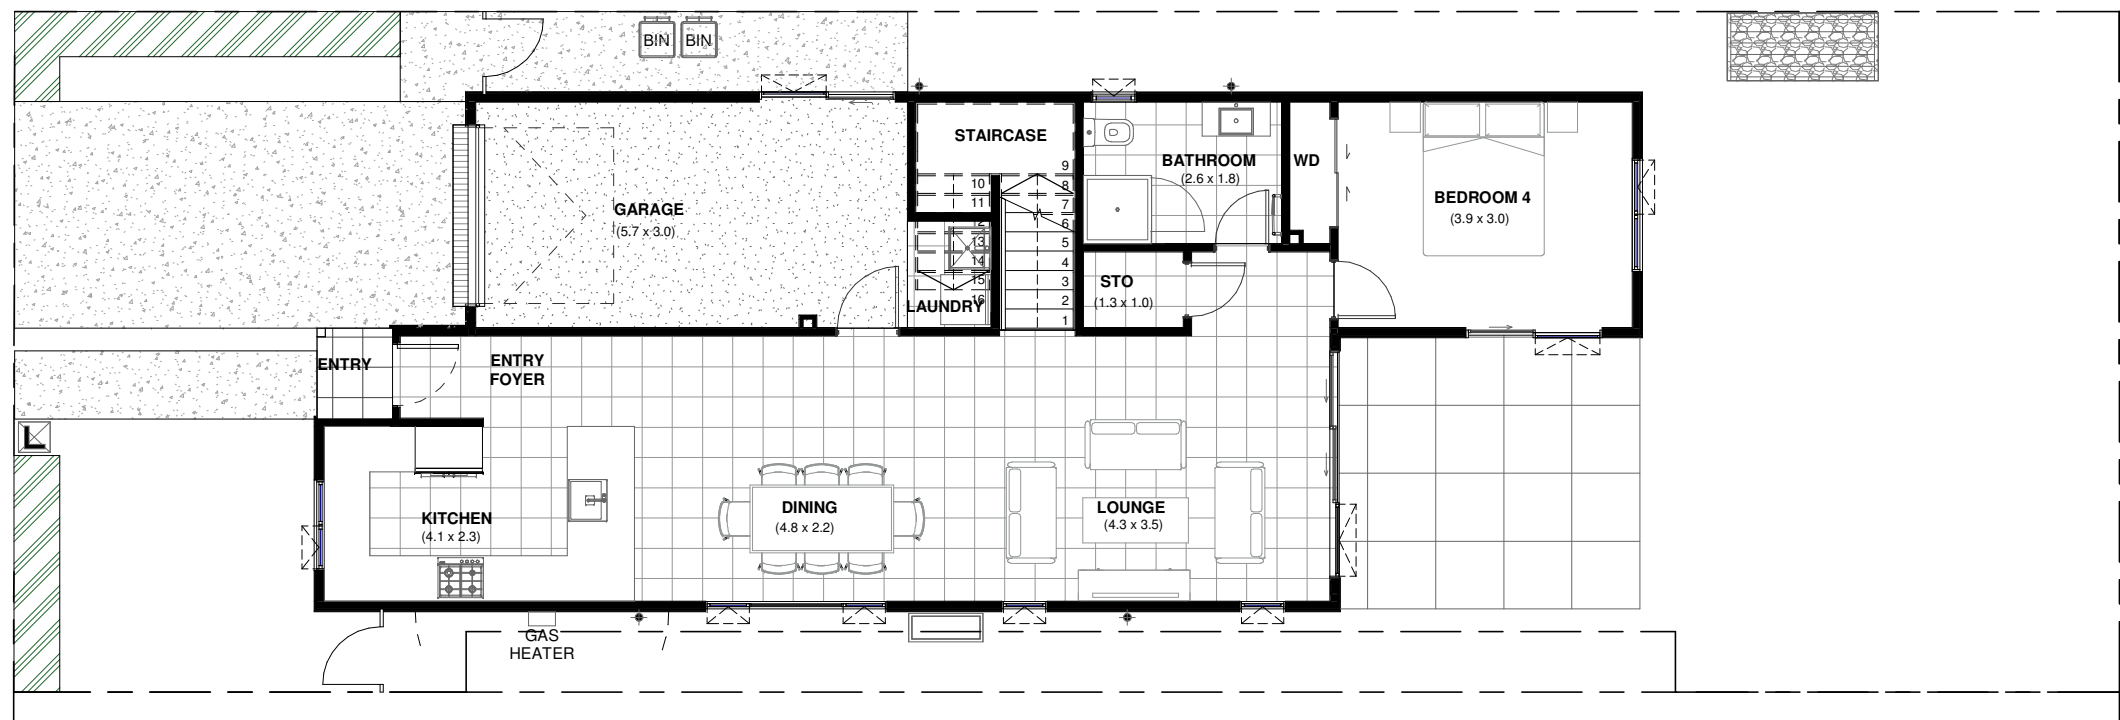

LOT 62_FIRST FLOOR LEVEL

LOT 62_GROUND FLOOR LEVEL

LUSITANO DRIVE

LOT 62 - HOUSE TYPE A3

38 LUSITANO DRIVE, HINGAIA

First Floor Area- 105m²
 Ground Floor Area- 99m²
 Overall Area - 204m²
 Site Area - 251m²

PLANS MAY BE SUBJECT TO CHANGE.
 FLOOR AREAS INDICATED IS APPROXIMATE ONLY