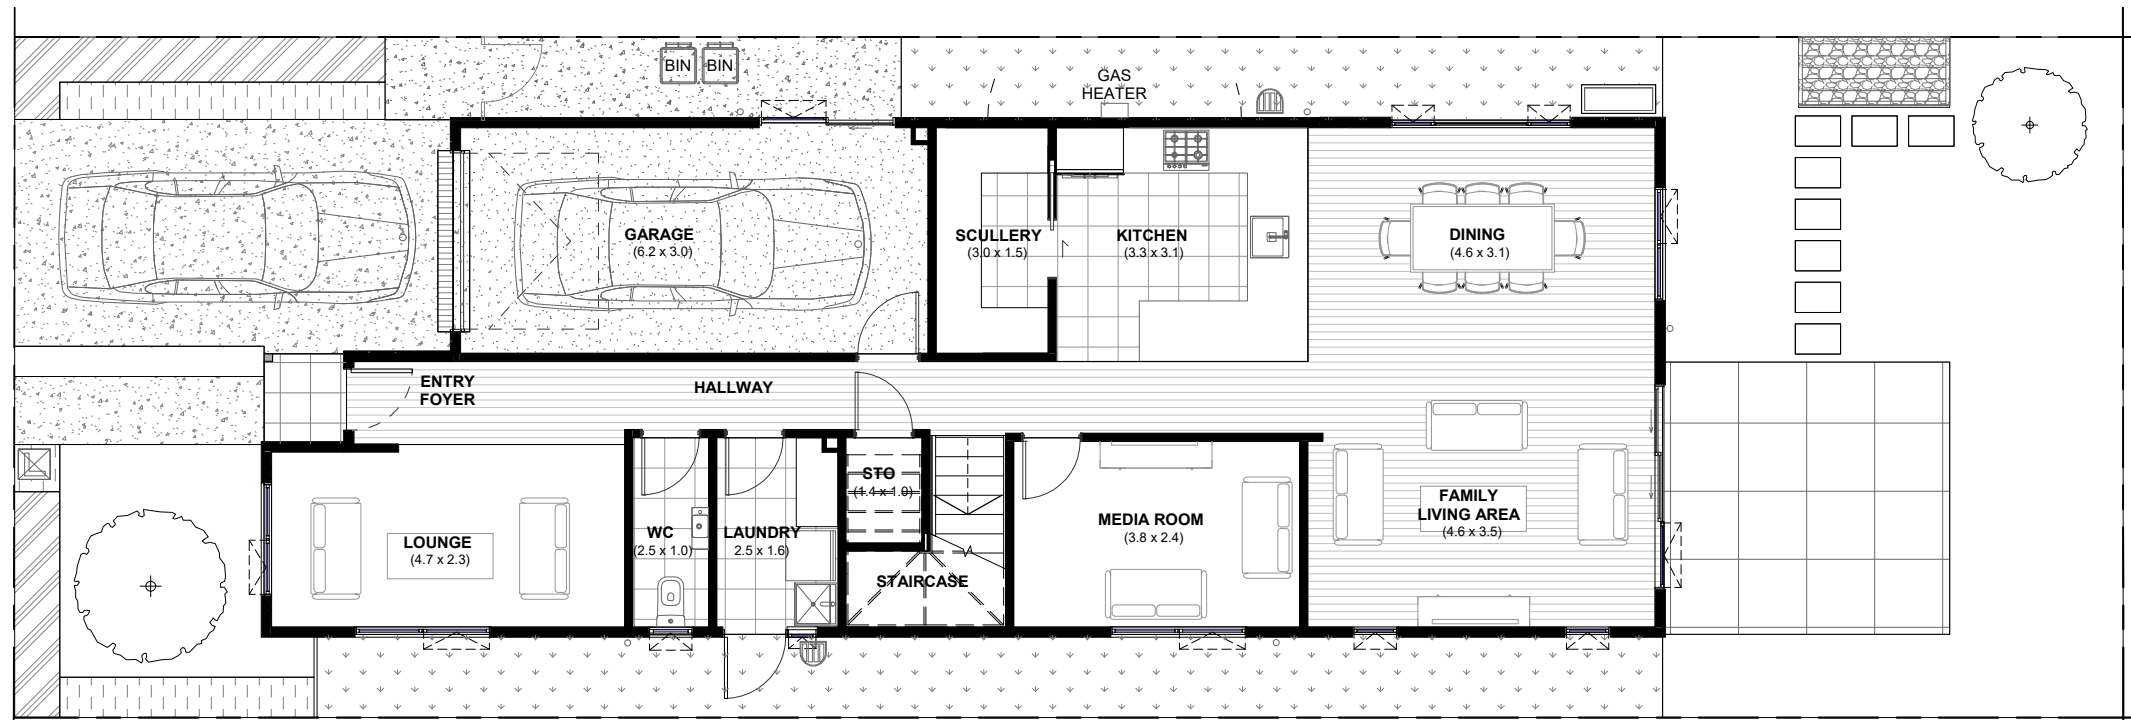

LOT 59 - FIRST FLOOR PLAN

LOT 59 - GROUND FLOOR PLAN

LOT 59 - HOUSE TYPE A4

44 LUSITANO DRIVE, HINGAIA

First Floor Area- 88m²
 Ground Floor Area- 119m²
 Overall Area - 207m²
 Site Area - 251m²

PLANS MAY BE SUBJECT TO CHANGE.
 FLOOR AREAS INDICATED IS APPROXIMATE ONLY