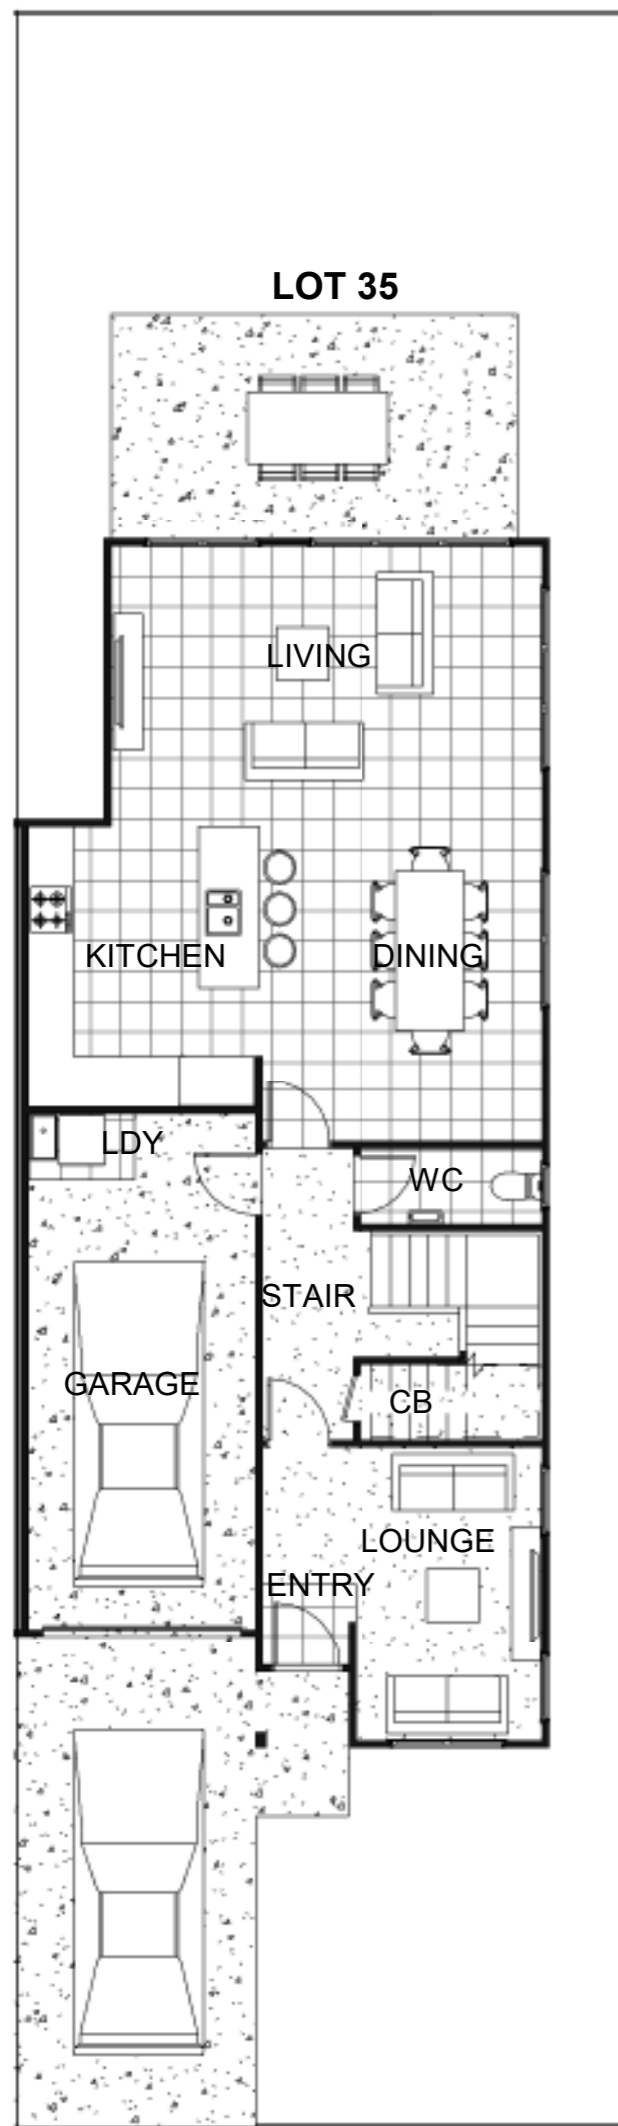

SITE AREA = 227.00m²

LOT 35 - LOWER FLOOR AREA = 102.64m²
2.6m STUD.

LOT 35 - UPPER FLOOR AREA = 82.00m²
2.4m STUD.

LOT 35 LOWER FLOOR PLAN
1 : 100

LOT 35 UPPER FLOOR PLAN
1 : 100

DUPLEX HOUSE 1A - LOT 35
41 LUSITANO DRIVE, HINGAIA.
KARAKA.