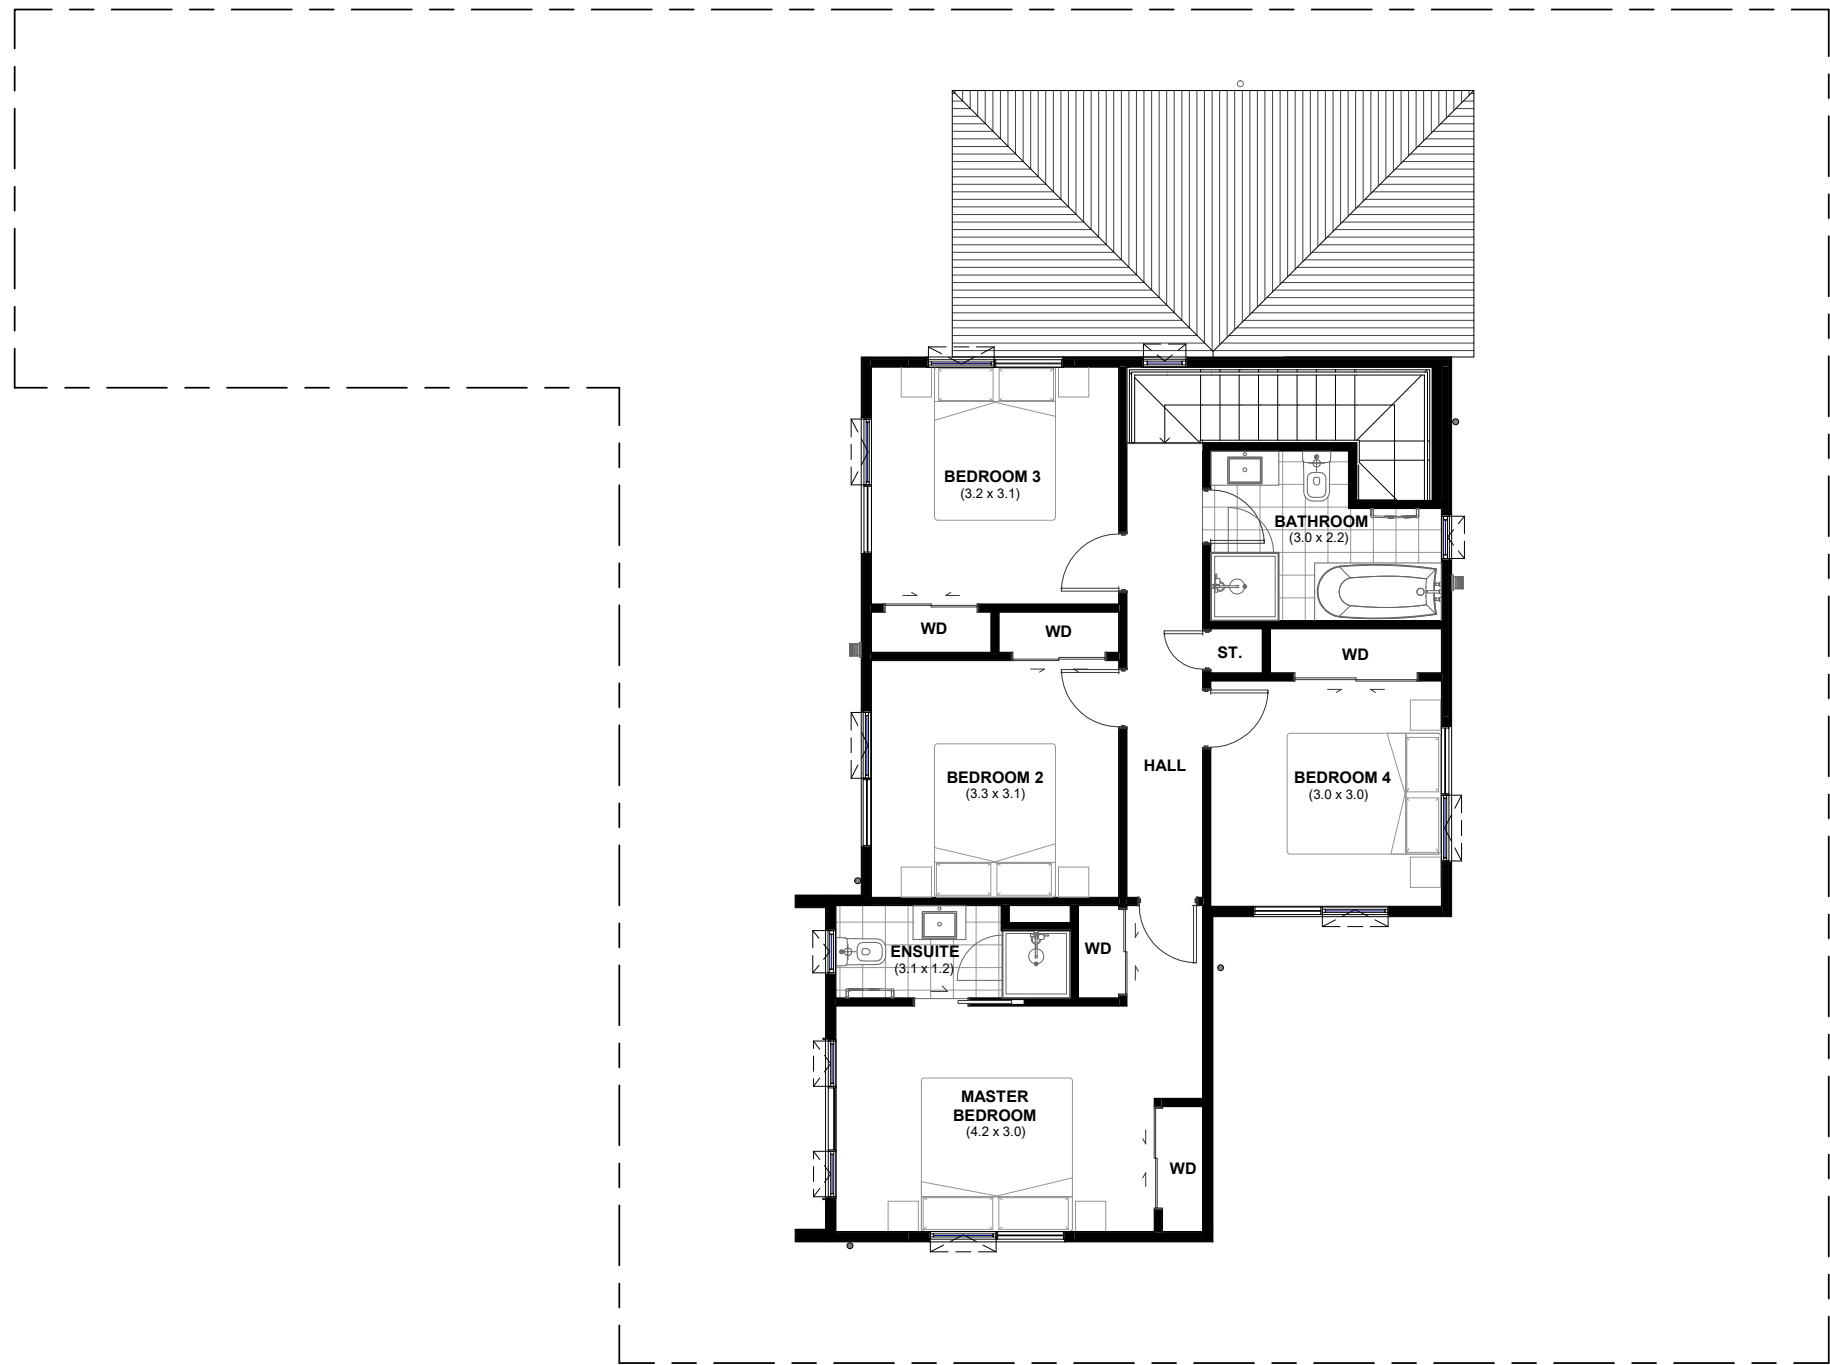

LOT 38 - HOUSE TYPE K

191 BROWNS ROAD, MANUREWA

First Floor Area - 79m²
Ground Floor Area - 92m²
Overall Area - 171m²
Site Area - 326m²

PLANS MAY BE SUBJECT TO CHANGE.
 FLOOR AREAS INDICATED IS APPROXIMATE ONLY