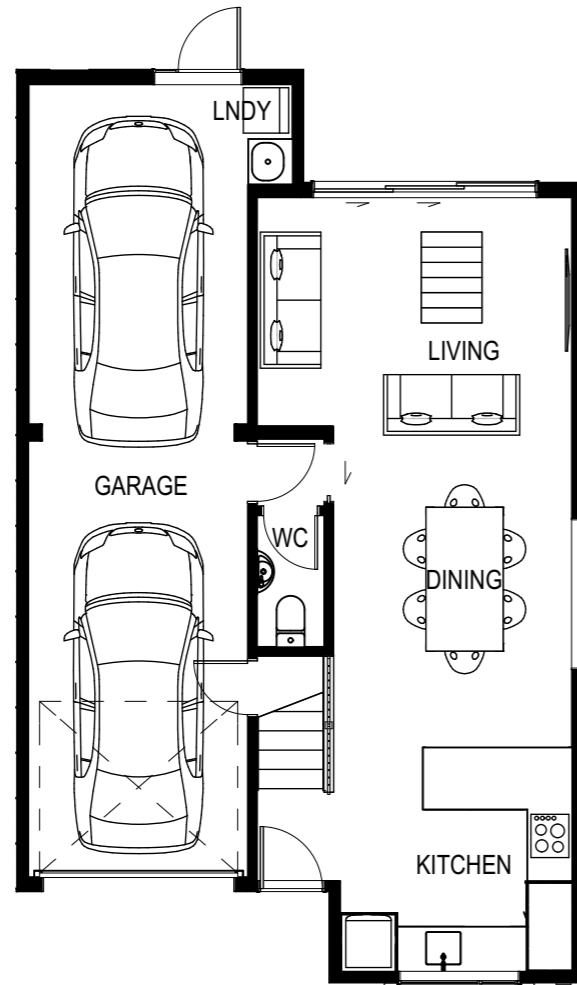

GROUND FLOOR

FIRST FLOOR

LOT 62: 9 GALLIPOLI PLACE

GROUND FLOOR AREA 78.3m²

FIRST FLOOR AREA 72.7m²

TOTAL FLOOR AREA ~ 151 m²

PLANS MAY BE SUBJECT TO CHANGE
FLOOR AREA INDICATED IS
APPROXIMATE ONLY