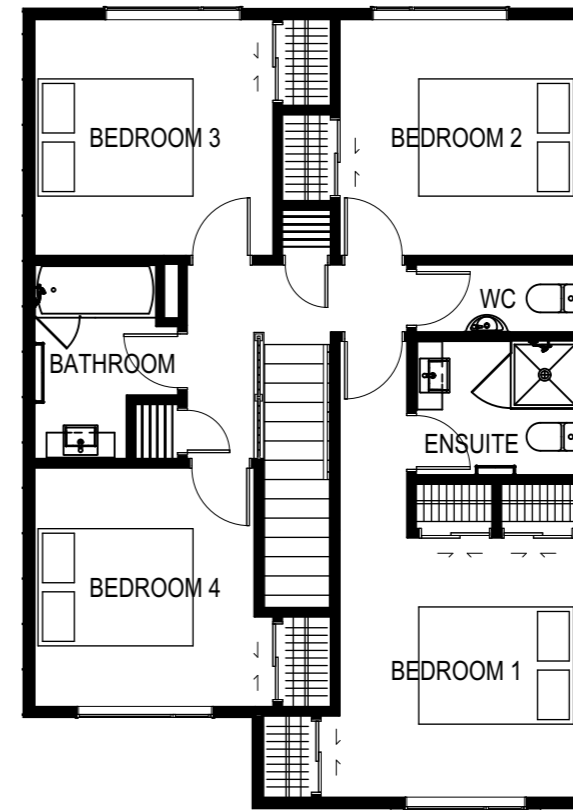

GROUND FLOOR

FIRST FLOOR

LOT 62: 9 GALLIPOLI PLACE

GROUND FLOOR AREA 78.3m²

FIRST FLOOR AREA 72.7m²

TOTAL FLOOR AREA ~ 151 m²

PLANS MAY BE SUBJECT TO CHANGE
FLOOR AREA INDICATED IS
APPROXIMATE ONLY