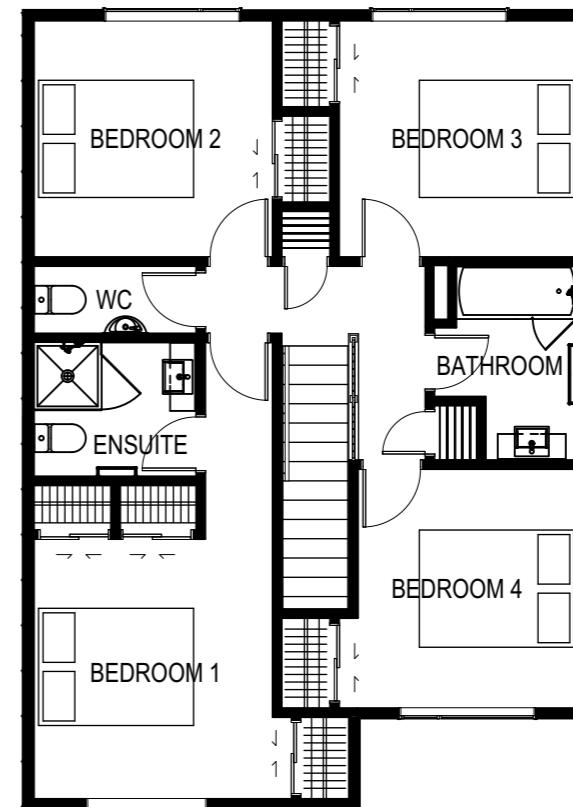

GROUND FLOOR

FIRST FLOOR

LOT 61: 7 GALLIPOLI PLACE

GROUND FLOOR AREA 78.3m²

FIRST FLOOR AREA 72.7m²

TOTAL FLOOR AREA ~ 151 m²

PLANS MAY BE SUBJECT TO CHANGE
FLOOR AREA INDICATED IS
APPROXIMATE ONLY