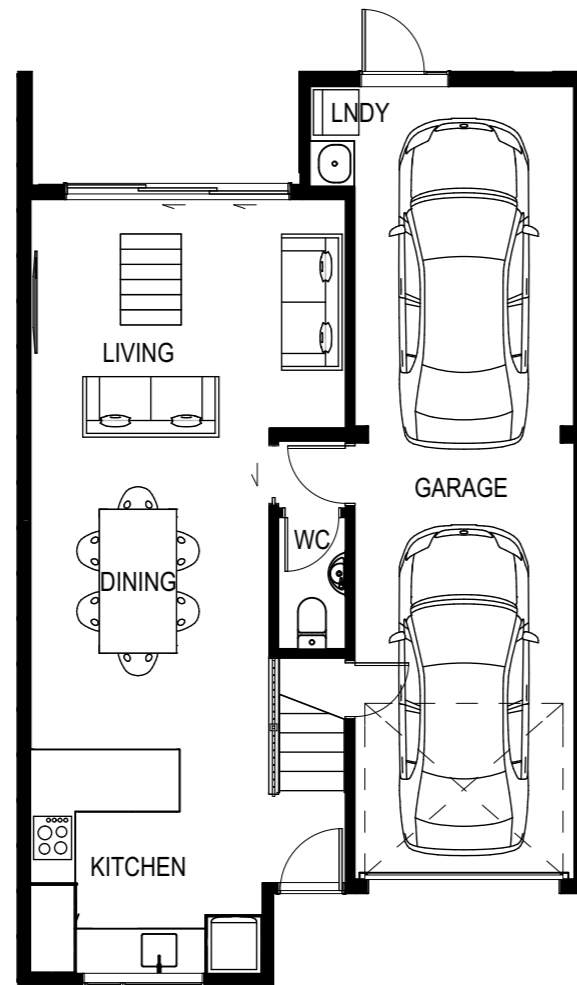

GROUND FLOOR

FIRST FLOOR

LOT 61: 7 GALLIPOLI PLACE

GROUND FLOOR AREA 78.3m²

FIRST FLOOR AREA 72.7m²

TOTAL FLOOR AREA ~ 151 m²

PLANS MAY BE SUBJECT TO CHANGE
FLOOR AREA INDICATED IS
APPROXIMATE ONLY