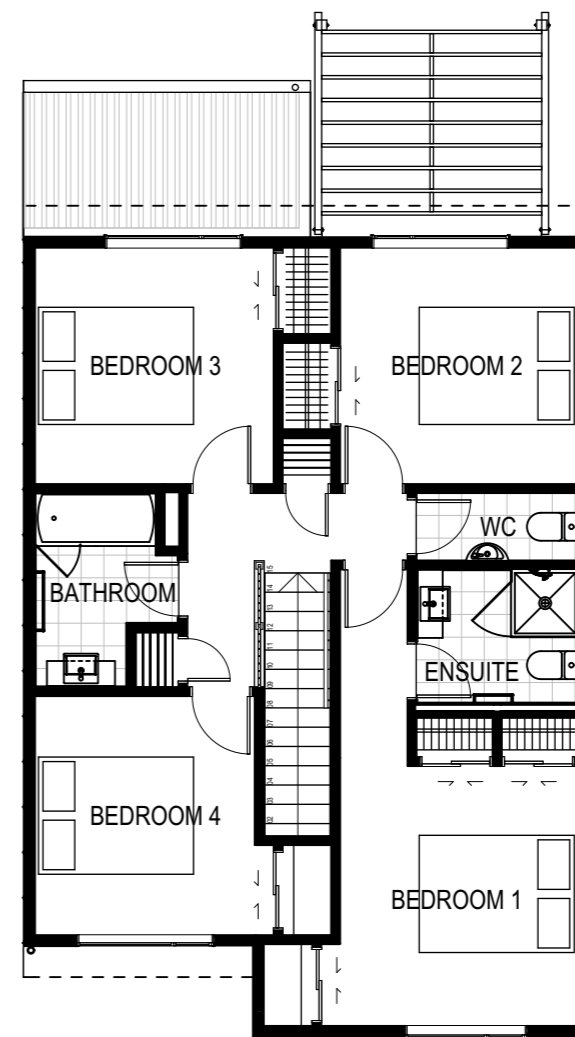

GROUND FLOOR

FIRST FLOOR

LOT 14: 6 HORO ROAD

GROUND FLOOR AREA 78.3m²
FIRST FLOOR AREA 72.7m²

TOTAL FLOOR AREA ~ 151 m²

PLANS MAY BE SUBJECT TO CHANGE
FLOOR AREA INDICATED IS
APPROXIMATE ONLY