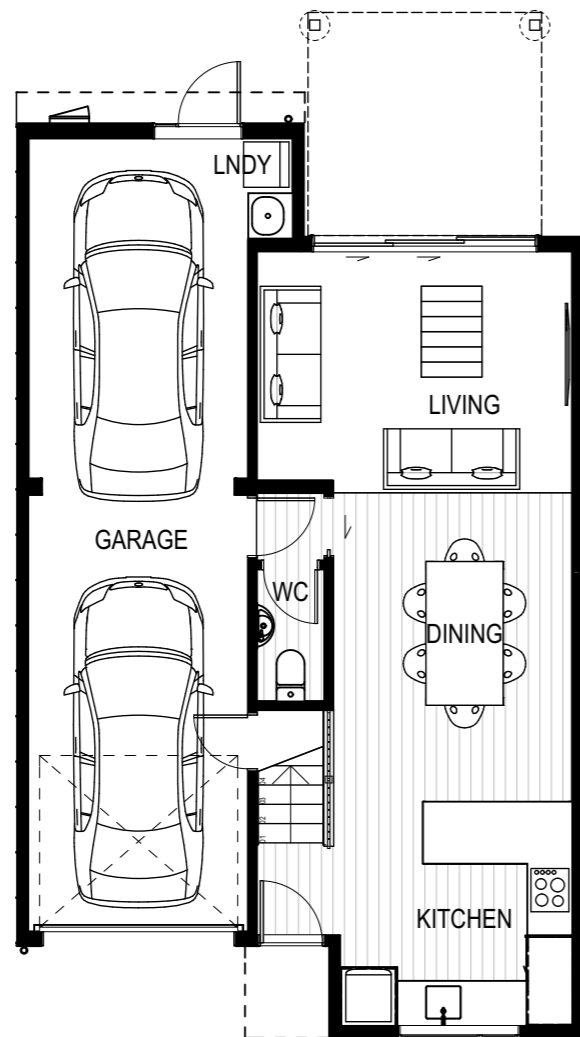

GROUND FLOOR

FIRST FLOOR

LOT 14: 6 HORO ROAD

GROUND FLOOR AREA 78.3m²
FIRST FLOOR AREA 72.7m²

TOTAL FLOOR AREA ~ 151 m²

PLANS MAY BE SUBJECT TO CHANGE
FLOOR AREA INDICATED IS
APPROXIMATE ONLY