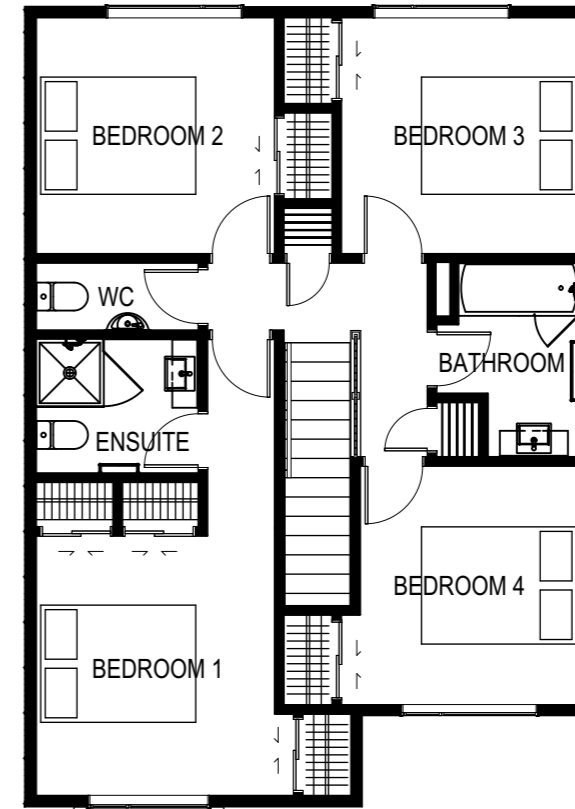

## GROUND FLOOR

## FIRST FLOOR

**LOT 60: 5 GALLIPOLI PLACE**

GROUND FLOOR AREA 78.3m<sup>2</sup>

FIRST FLOOR AREA 72.7m<sup>2</sup>

**TOTAL FLOOR AREA ~ 151 m<sup>2</sup>**

PLANS MAY BE SUBJECT TO CHANGE  
FLOOR AREA INDICATED IS  
APPROXIMATE ONLY