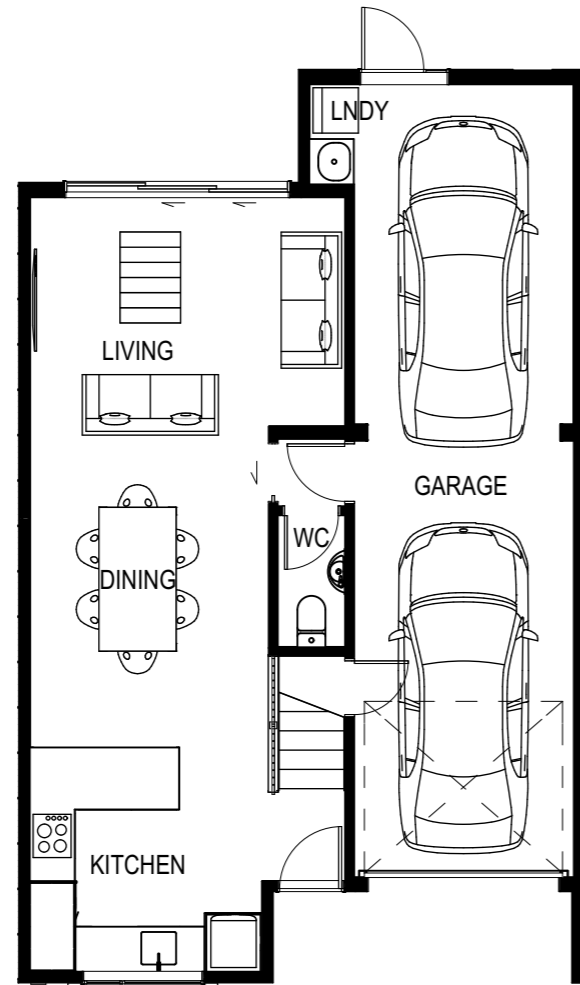

## GROUND FLOOR

## FIRST FLOOR

**LOT 60: 5 GALLIPOLI PLACE**

GROUND FLOOR AREA 78.3m<sup>2</sup>

FIRST FLOOR AREA 72.7m<sup>2</sup>

**TOTAL FLOOR AREA ~ 151 m<sup>2</sup>**

PLANS MAY BE SUBJECT TO CHANGE  
FLOOR AREA INDICATED IS  
APPROXIMATE ONLY