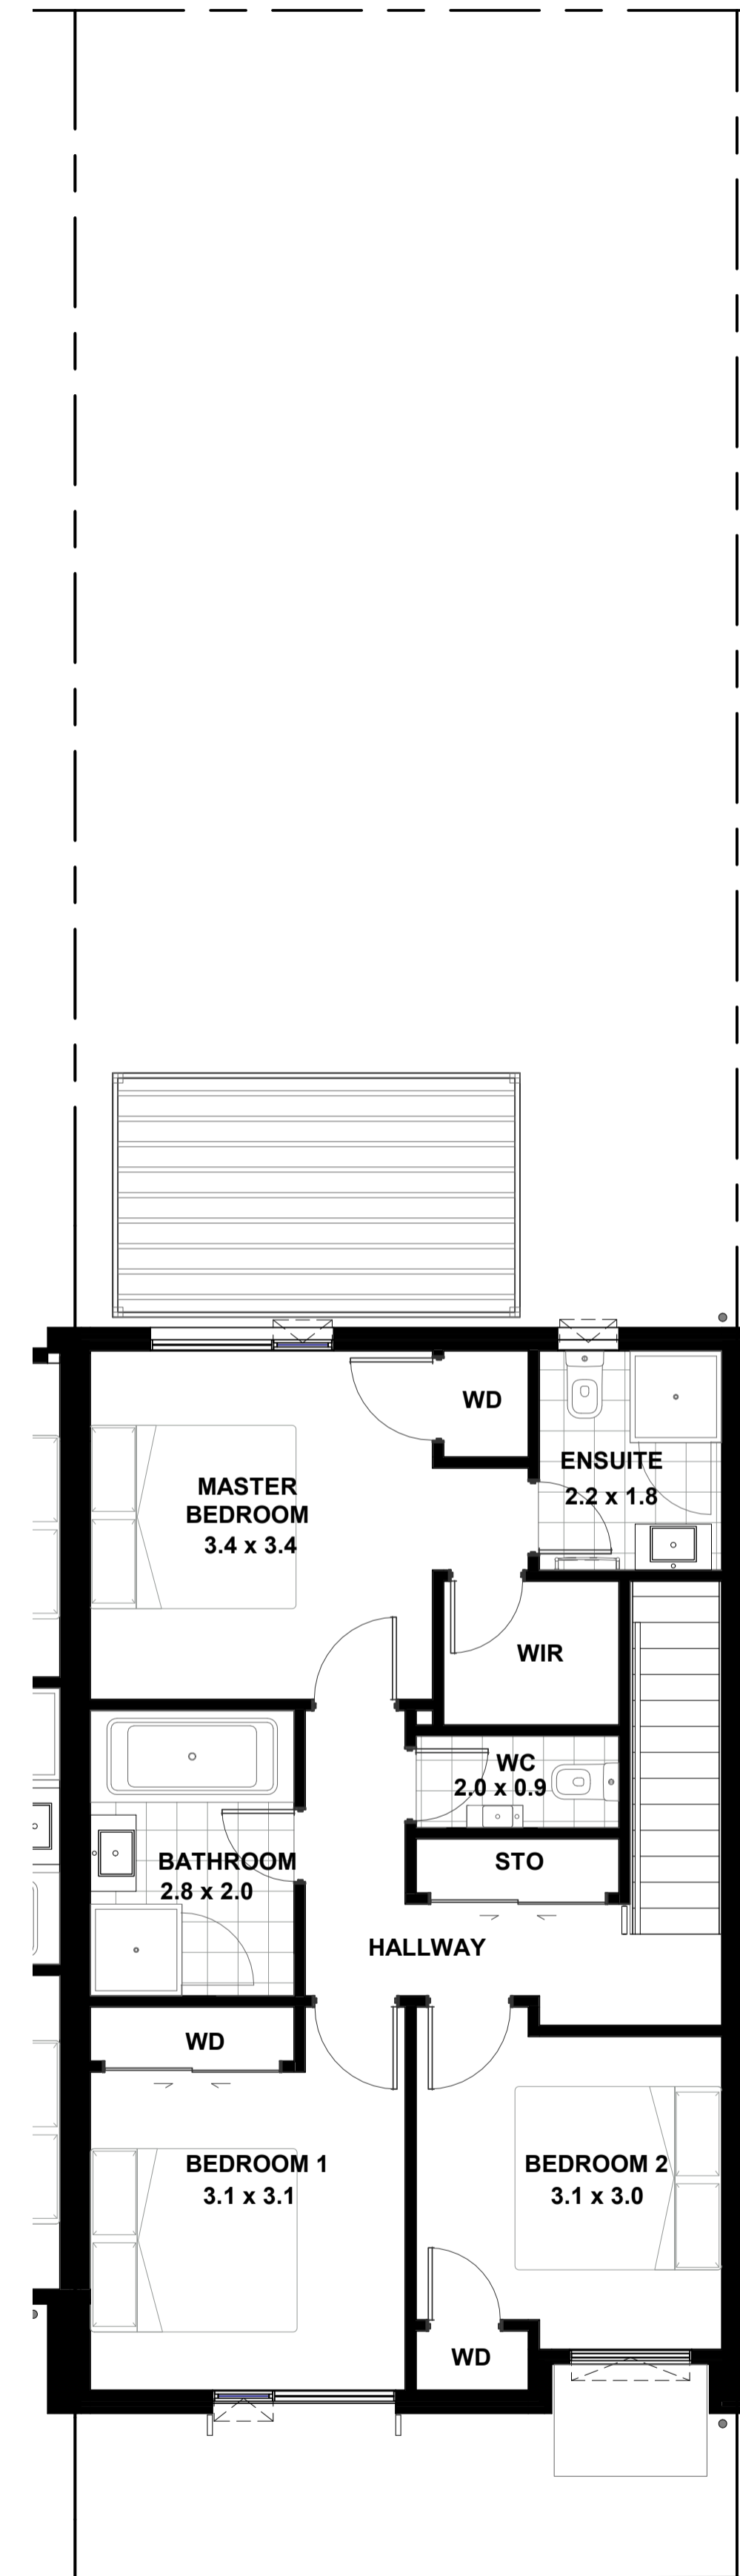

**LOT 60**  
 32 Brookview Drive  
**Floor Area - 133m<sup>2</sup>**  
**Site Area - 164m<sup>2</sup>**  
 Ground Floor - 64m<sup>2</sup>  
 First Floor - 69m<sup>2</sup>

PLANS MAY BE SUBJECT TO CHANGE. FLOOR AREAS INDICATED IS APPROXIMATE ONLY