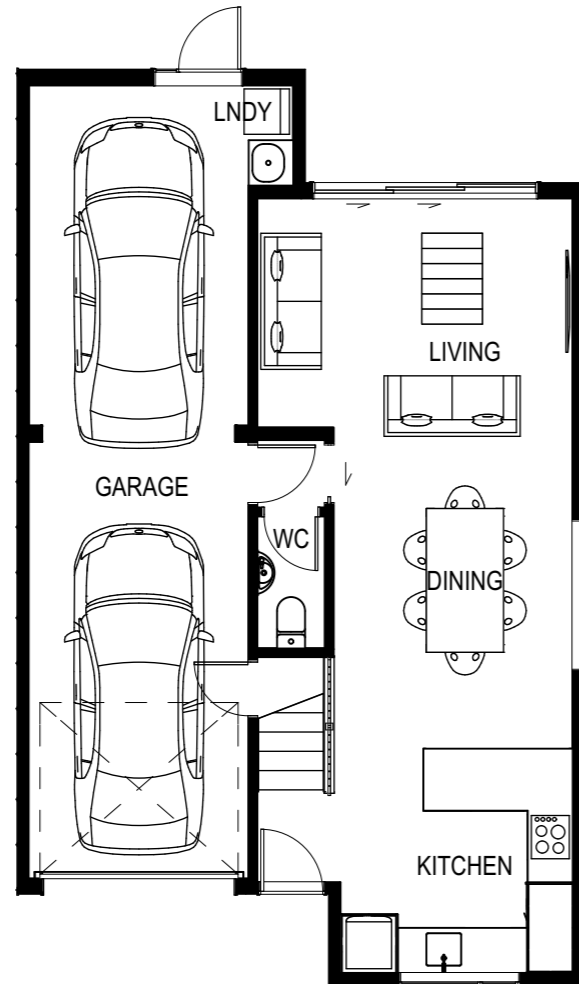

GROUND FLOOR

FIRST FLOOR

LOT 57: 26 HADDINGTON DRIVE

GROUND FLOOR AREA 78.3m²
FIRST FLOOR AREA 72.7m²

TOTAL FLOOR AREA ~ 151 m²

PLANS MAY BE SUBJECT TO CHANGE
FLOOR AREA INDICATED IS
APPROXIMATE ONLY