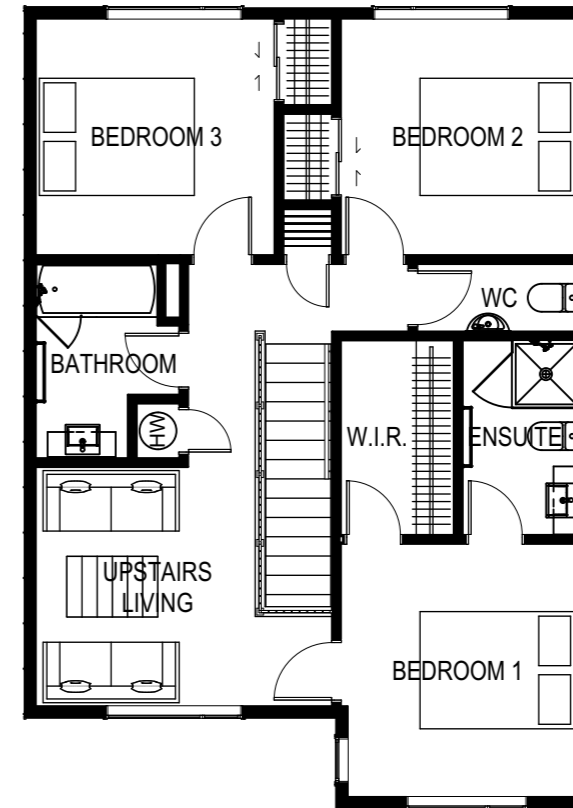

GROUND FLOOR

FIRST FLOOR

LOT 57: 26 HADDINGTON DRIVE

GROUND FLOOR AREA 78.3m²
FIRST FLOOR AREA 72.7m²

TOTAL FLOOR AREA ~ 151 m²

PLANS MAY BE SUBJECT TO CHANGE
FLOOR AREA INDICATED IS
APPROXIMATE ONLY