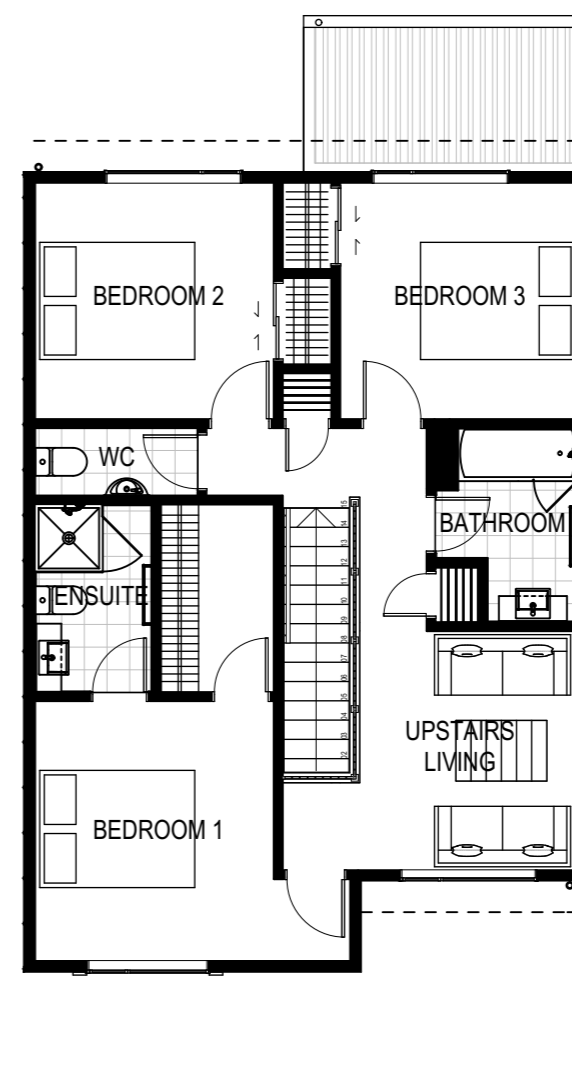

GROUND FLOOR

FIRST FLOOR

LOT 3: 19 BONNETTE ROAD

GROUND FLOOR AREA 78.3m²
 FIRST FLOOR AREA 72.7m²

TOTAL FLOOR AREA ~ 151m²

PLANS MAY BE SUBJECT TO CHANGE
 FLOOR AREA INDICATED IS
 APPROXIMATE ONLY