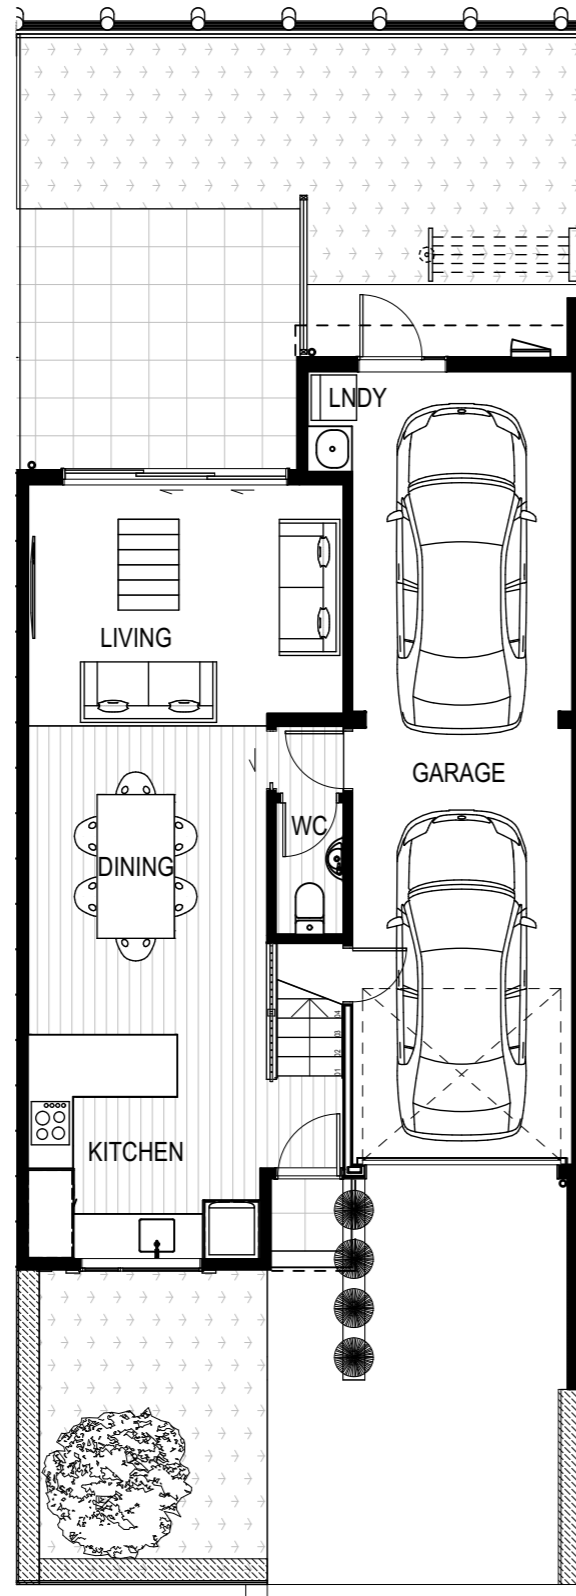

GROUND FLOOR

FIRST FLOOR

LOT 3: 19 BONNETTE ROAD

GROUND FLOOR AREA 78.3m²
 FIRST FLOOR AREA 72.7m²

TOTAL FLOOR AREA ~ 151m²

PLANS MAY BE SUBJECT TO CHANGE
 FLOOR AREA INDICATED IS
 APPROXIMATE ONLY